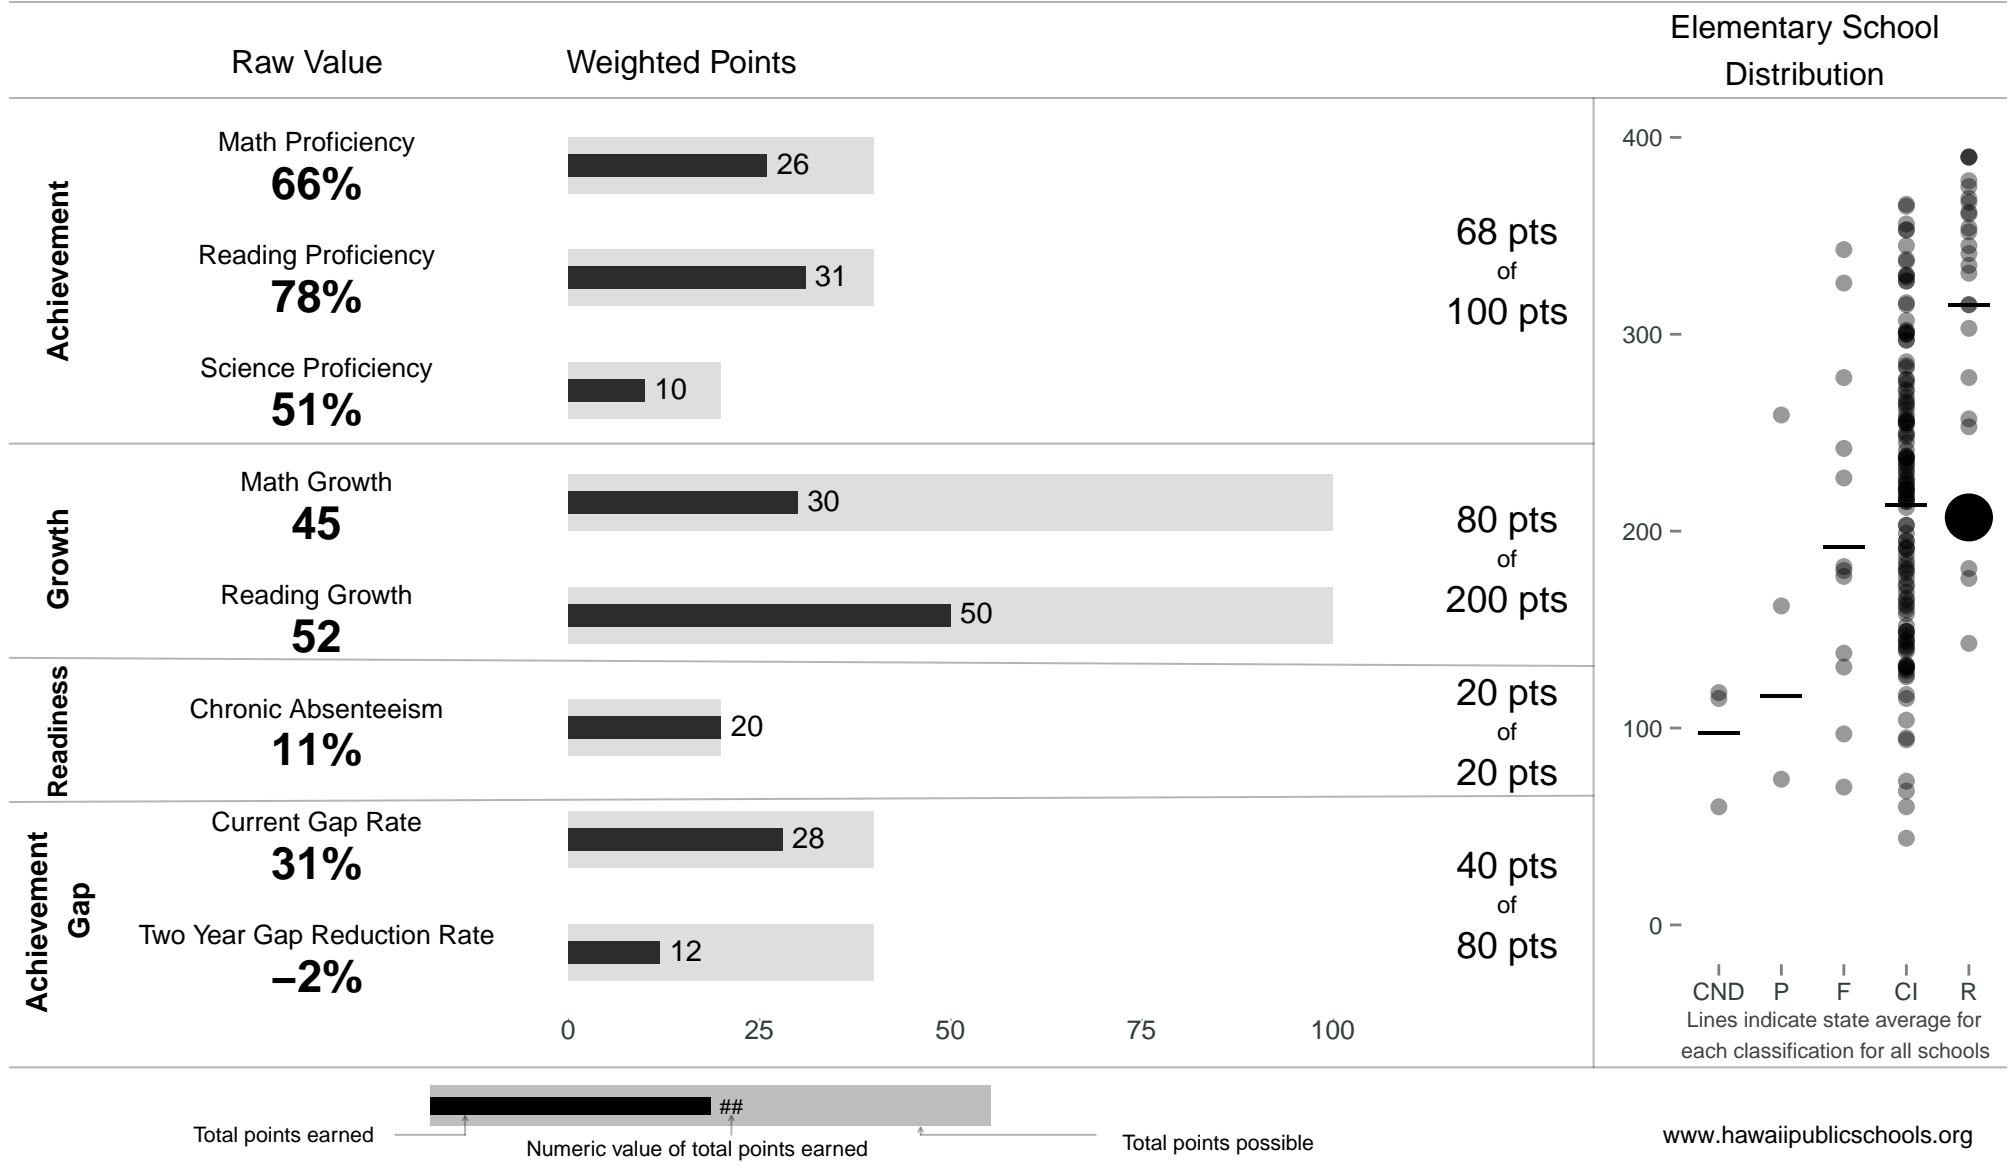

Ahuimanu Elementary

School Year 2013–2014: Recognition

School Year 2012–2013: Recognition

207 points of 400 points

Trigger: Carry Over

NOTE: Final display numbers are rounded, which may cause subtotals to appear to sum incorrectly. The total points value on the upper right is accurate.

Run Date: Thursday, September 11, 2014 – Final Run