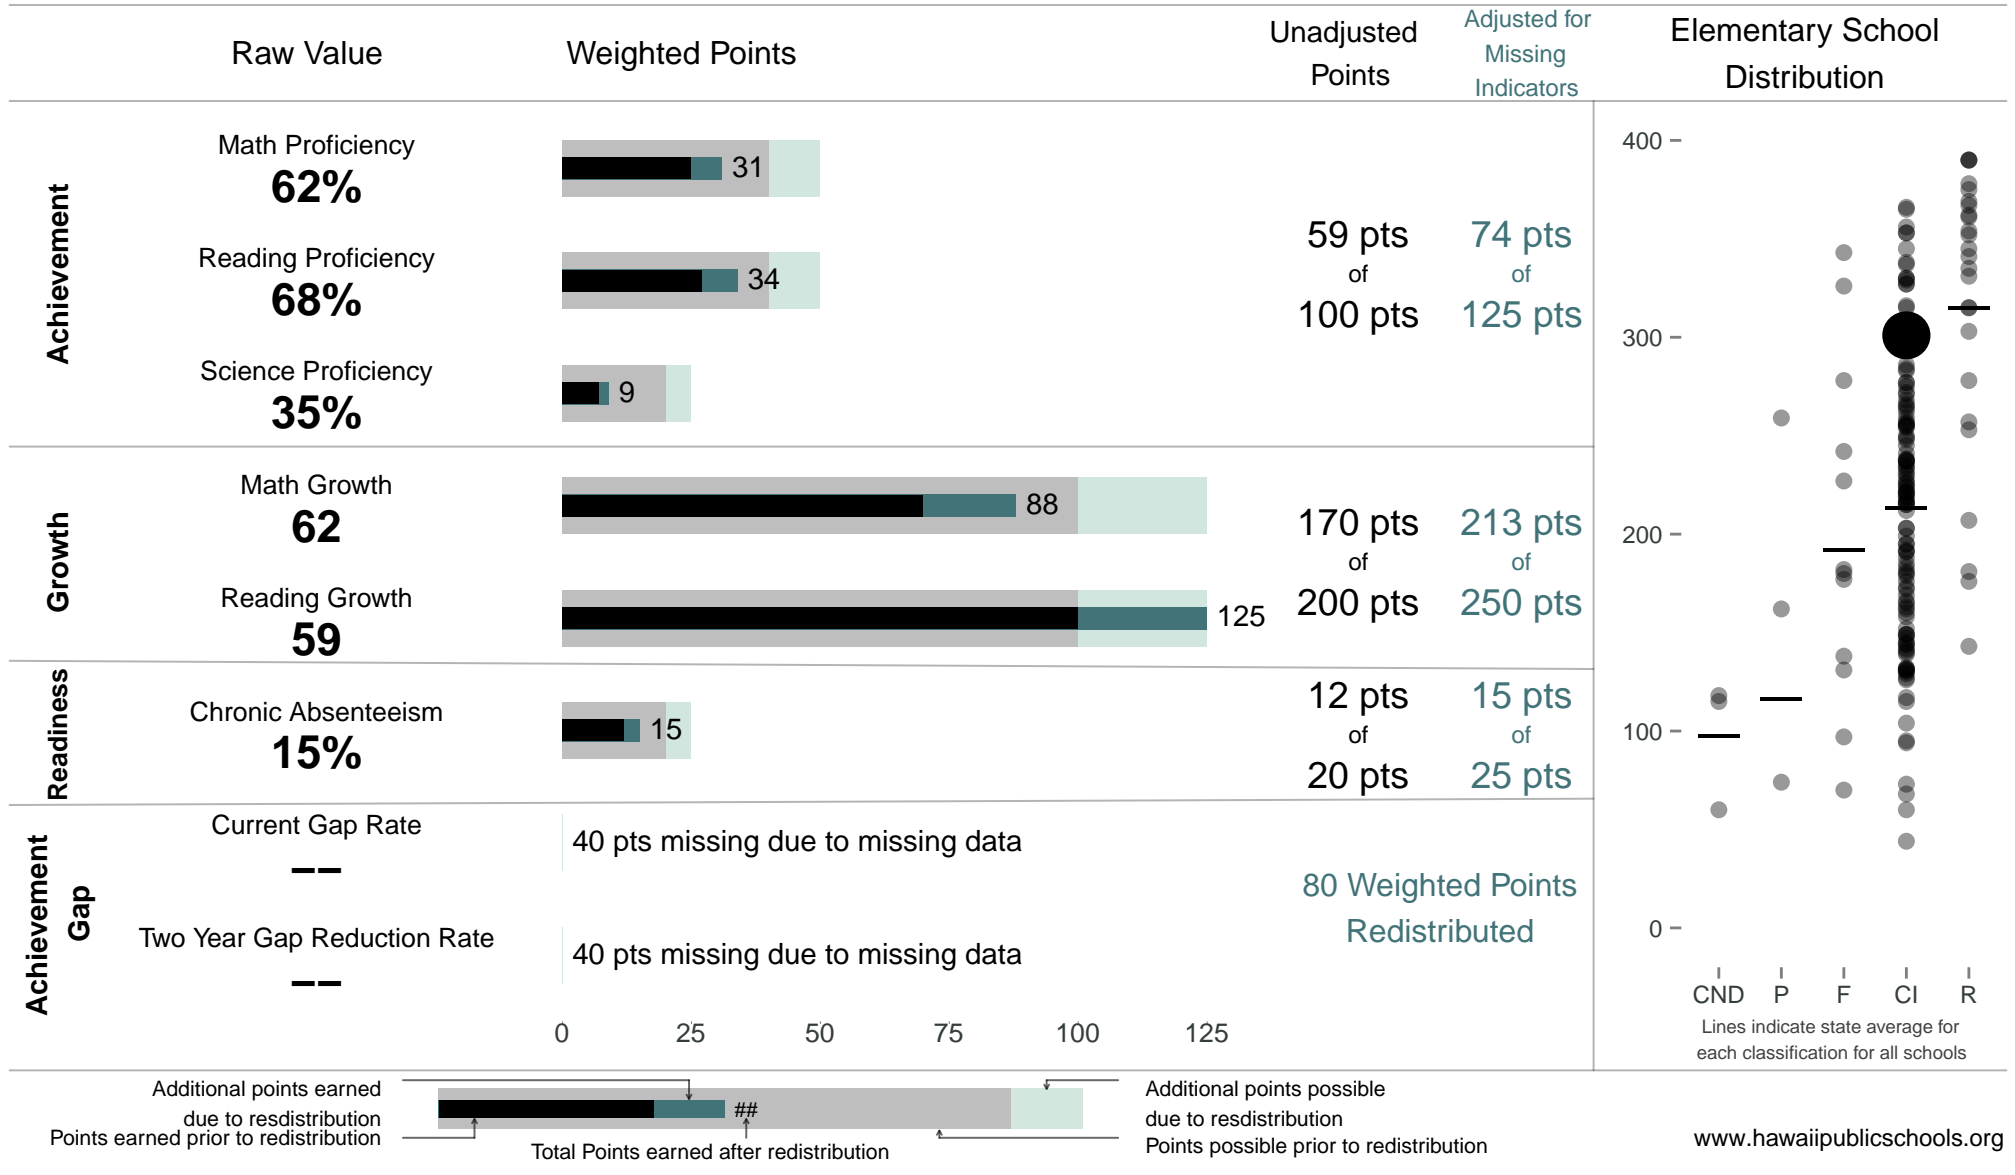

Honaunau Elementary

301 points of 400 points

School Year 2013–2014: Continuous Improvement

Trigger: None

School Year 2012–2013: Continuous Improvement

NOTE: Final display numbers are rounded, which may cause subtotals to appear to sum incorrectly. The total points value on the upper right is accurate.