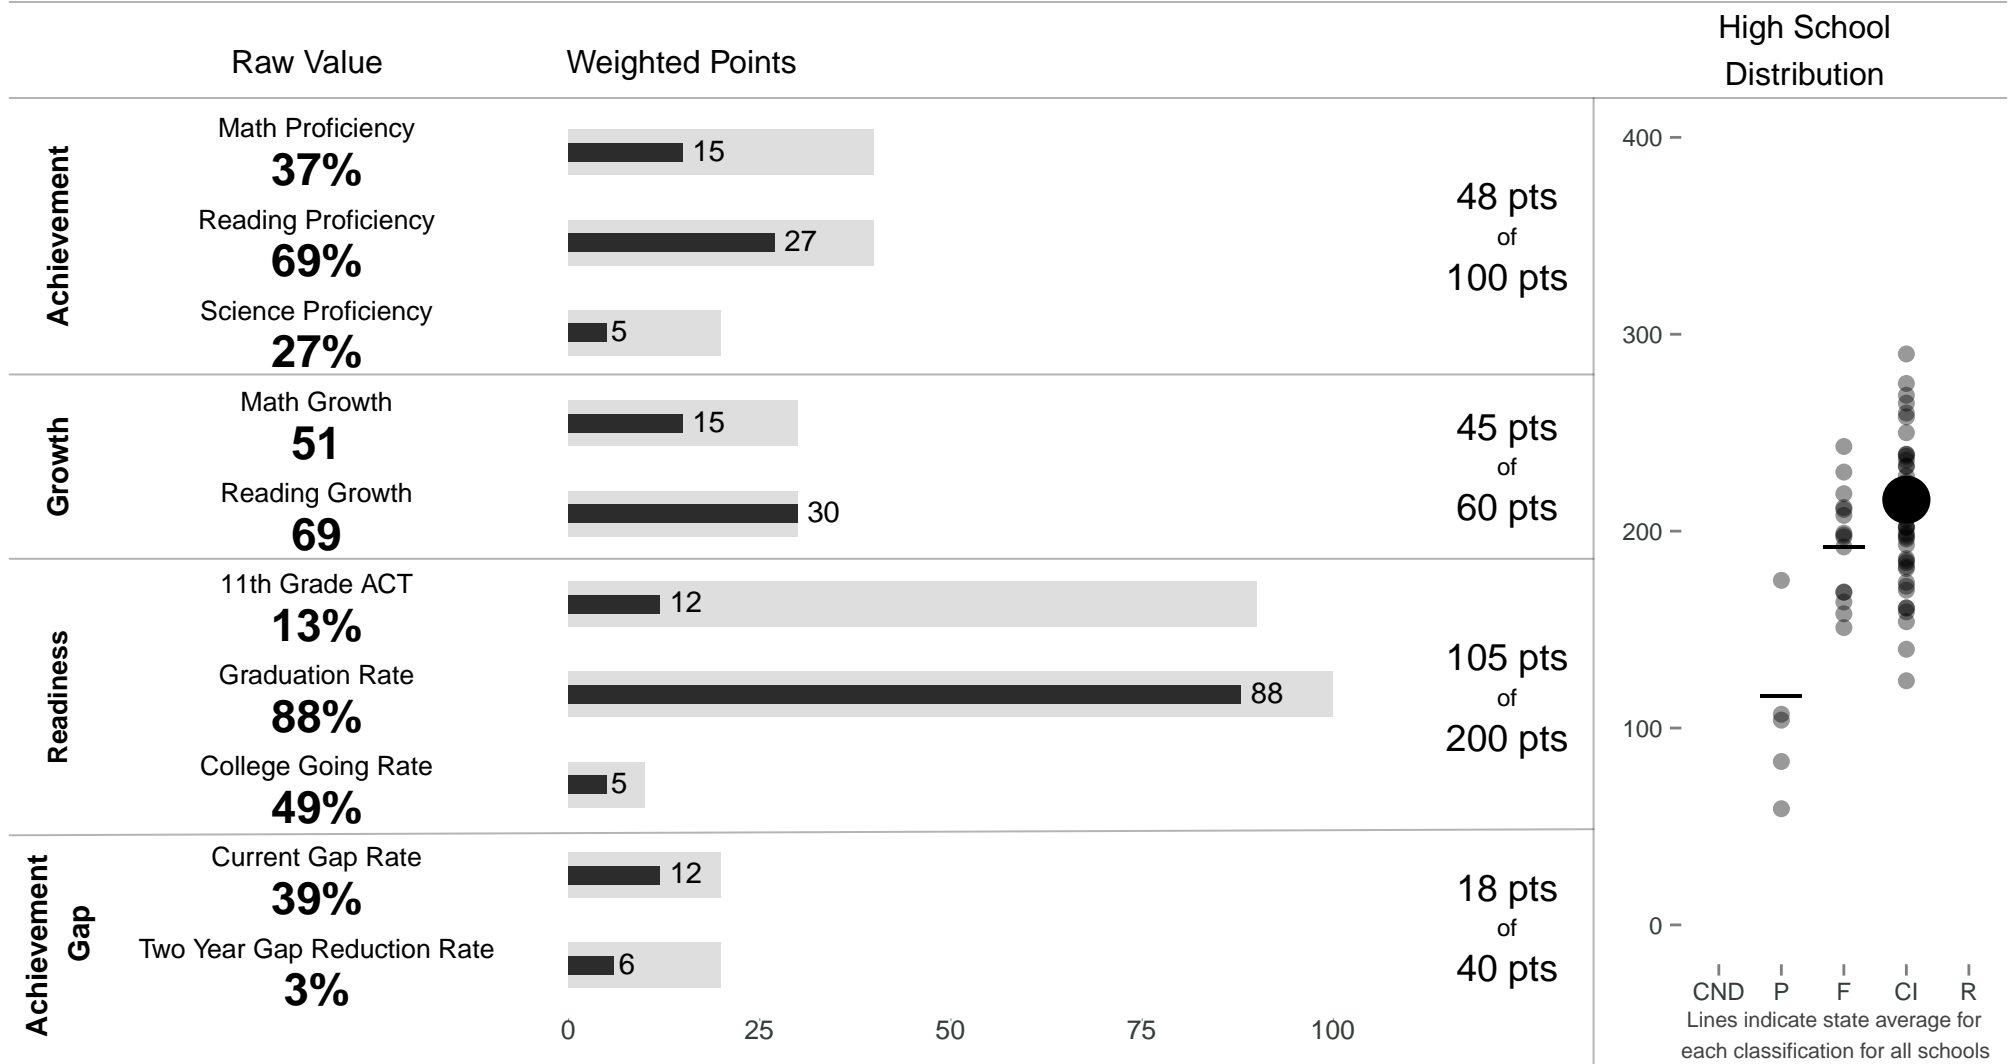

Honokaa High & Intermediate

216 points of 400 points

School Year 2013–2014: Continuous Improvement

Trigger: None

School Year 2012–2013: Continuous Improvement

www.hawaiipublicschools.org

NOTE: Final display numbers are rounded, which may cause subtotals to appear to sum incorrectly. The total points value on the upper right is accurate.

Run Date: Thursday, September 11, 2014 – Final Run