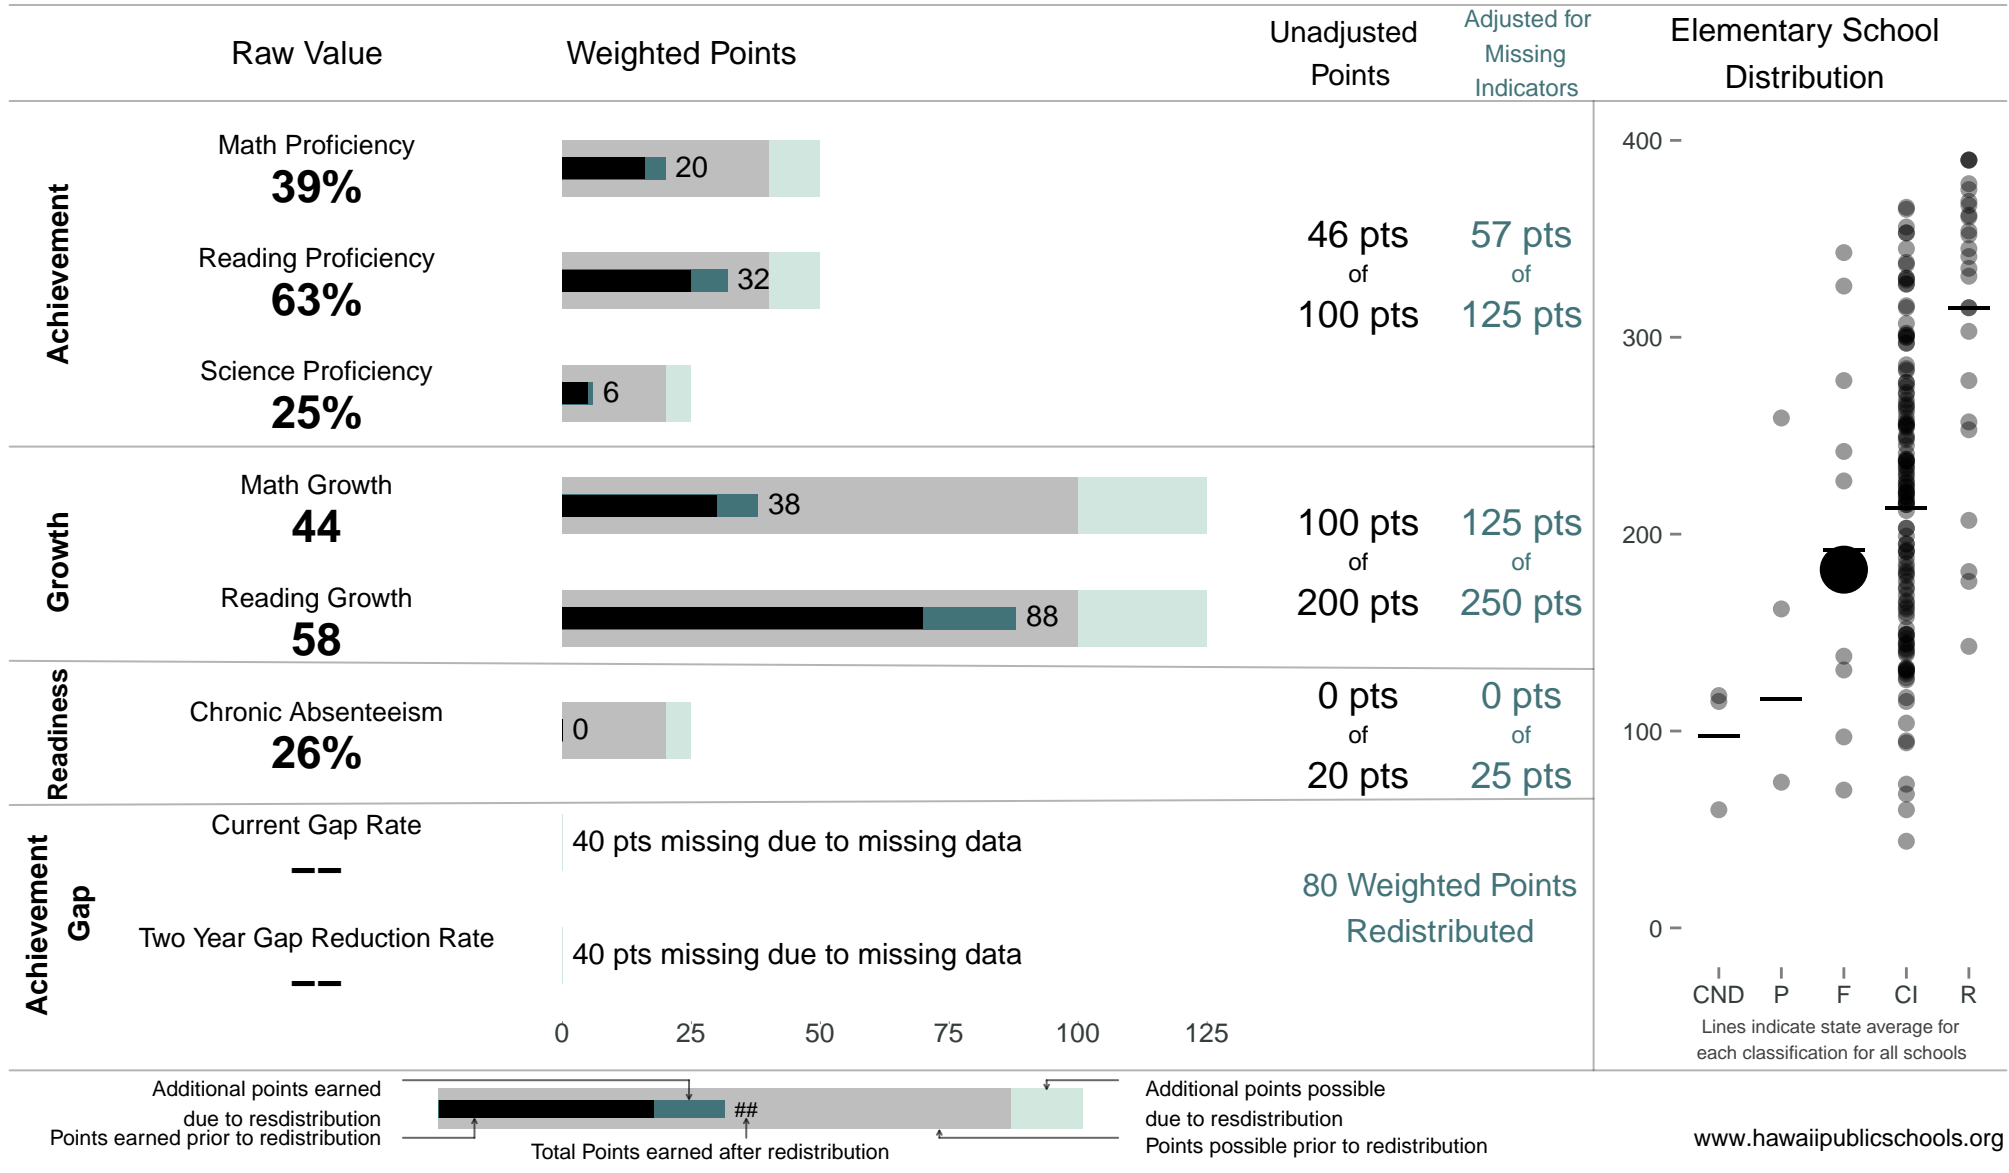

# Hookena Elementary

**182 points** of 400 points

School Year 2013–2014: Focus

Trigger: Carry Over

School Year 2012–2013: Focus

NOTE: Final display numbers are rounded, which may cause subtotals to appear to sum incorrectly. The total points value on the upper right is accurate.