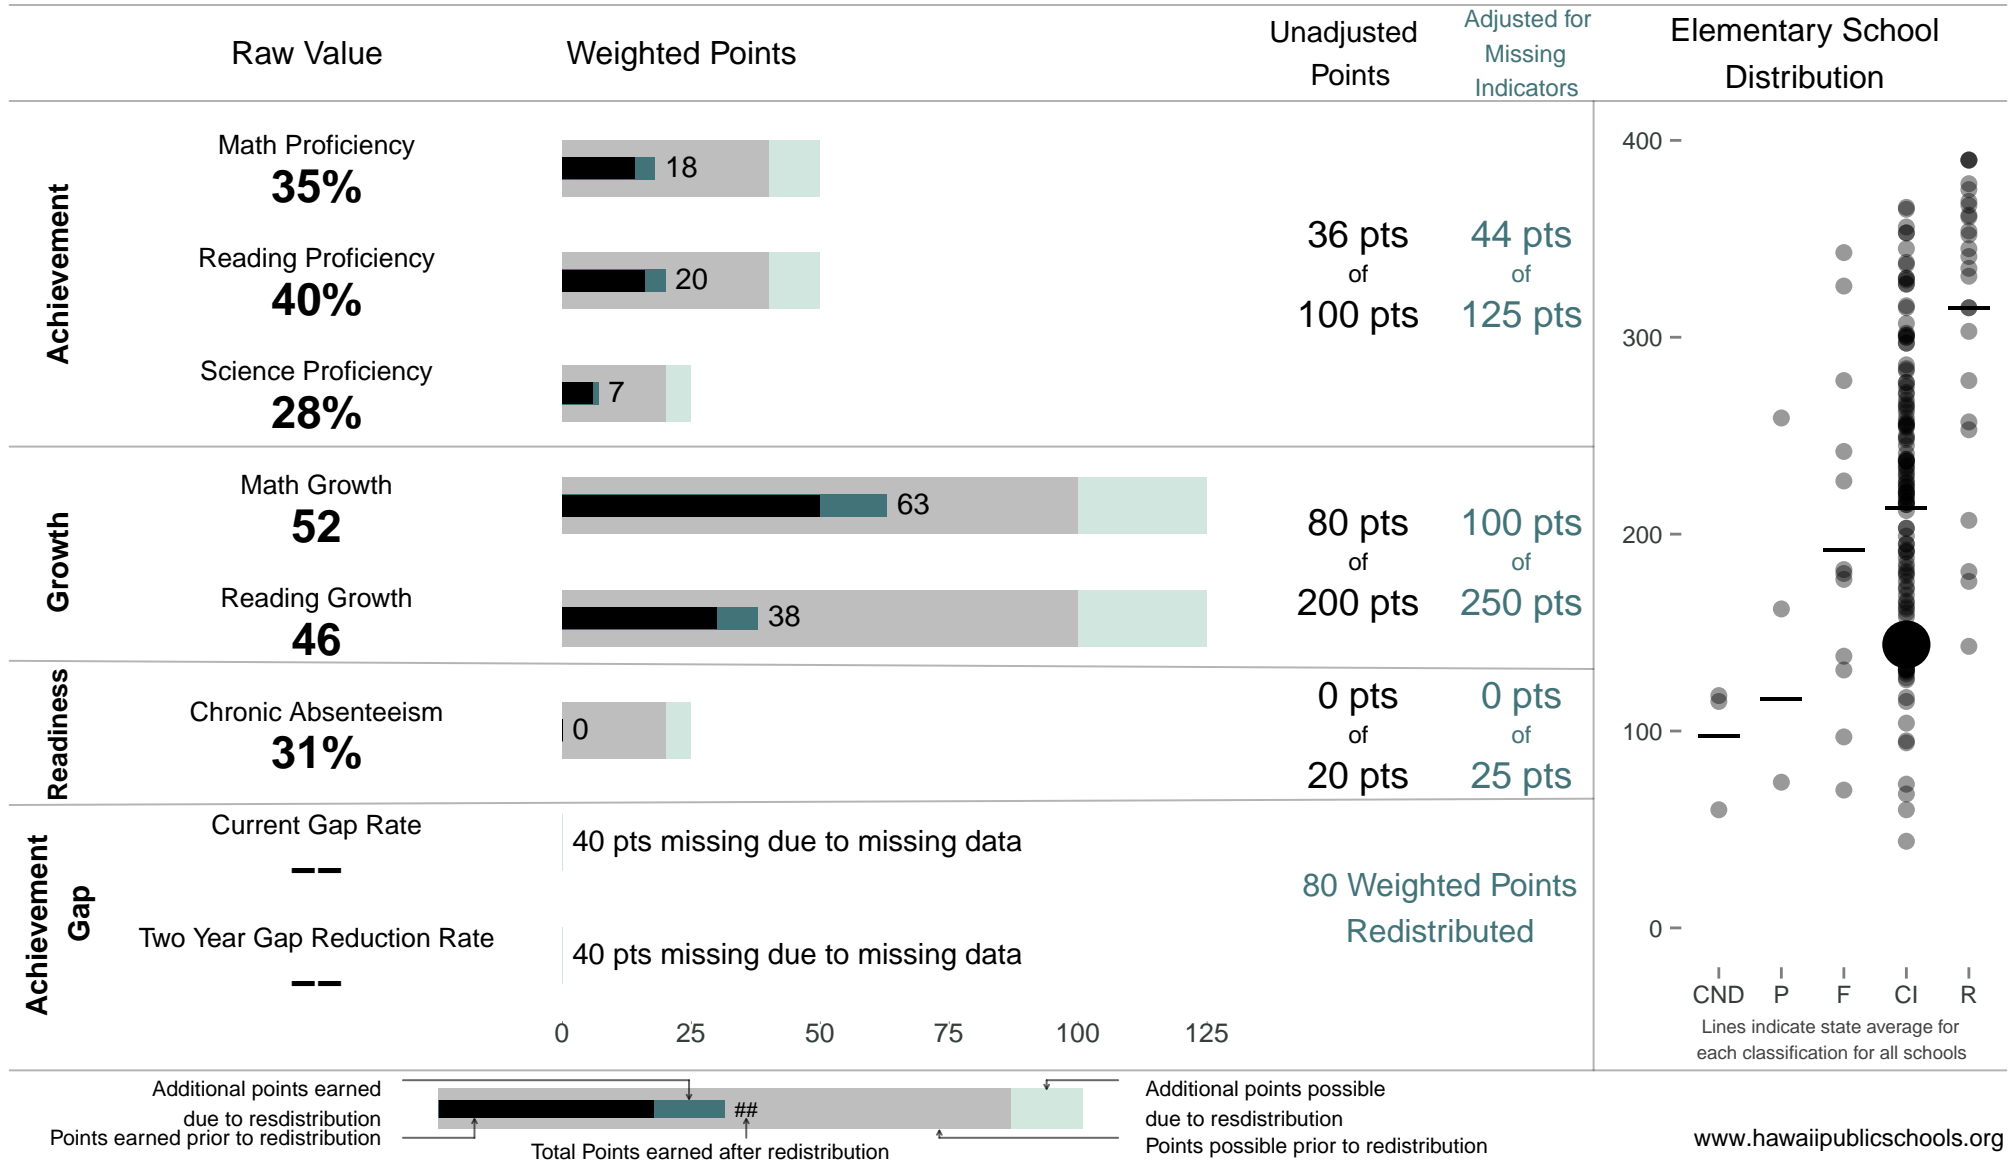

# Naalehu Elementary

**144 points** of 400 points

School Year 2013–2014: Continuous Improvement

Trigger: None

School Year 2012–2013: Continuous Improvement

NOTE: Final display numbers are rounded, which may cause subtotals to appear to sum incorrectly. The total points value on the upper right is accurate.