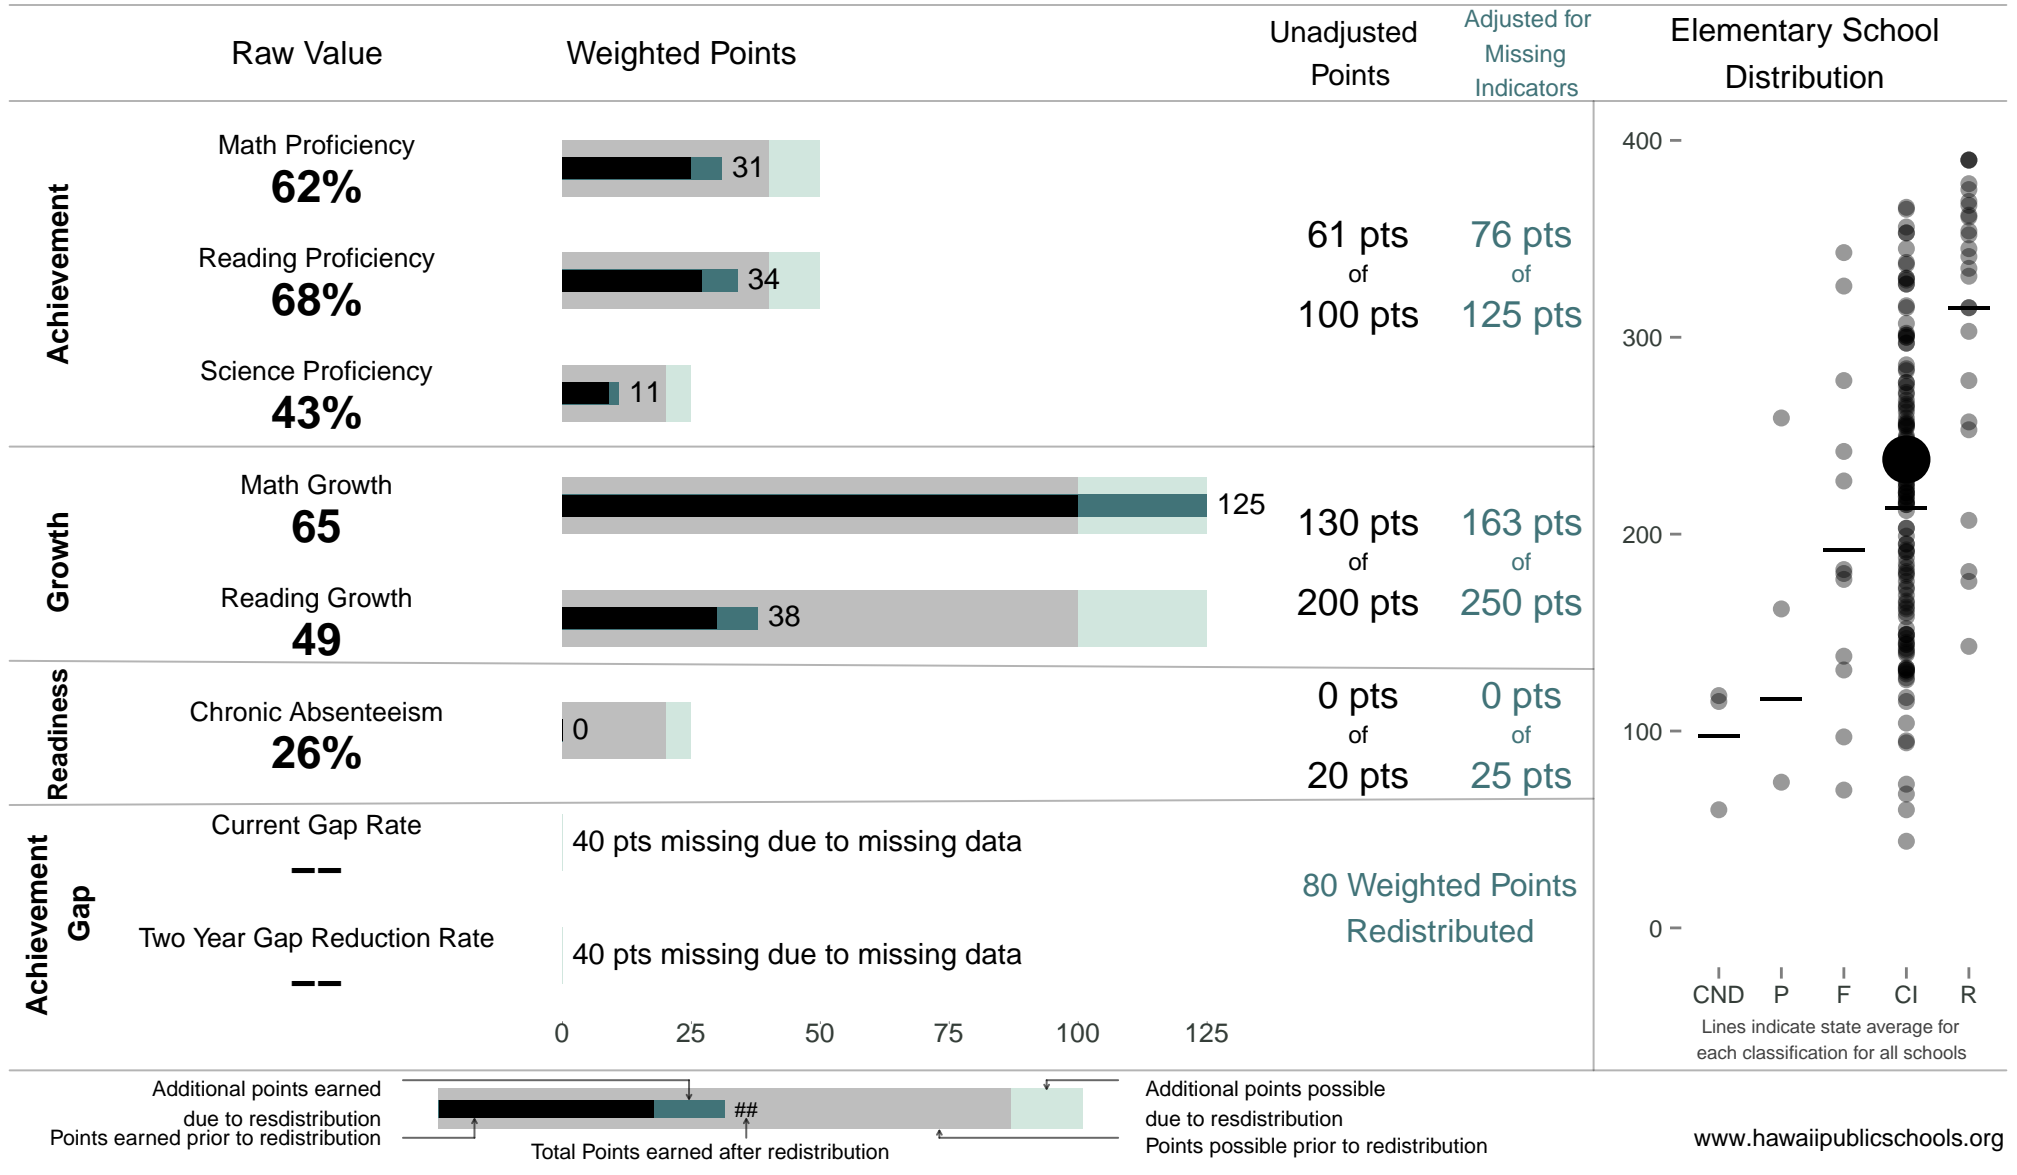

# Pahoa Elementary

**238 points** of 400 points

School Year 2013–2014: Continuous Improvement

Trigger: None

School Year 2012–2013: Continuous Improvement

NOTE: Final display numbers are rounded, which may cause subtotals to appear to sum incorrectly. The total points value on the upper right is accurate.