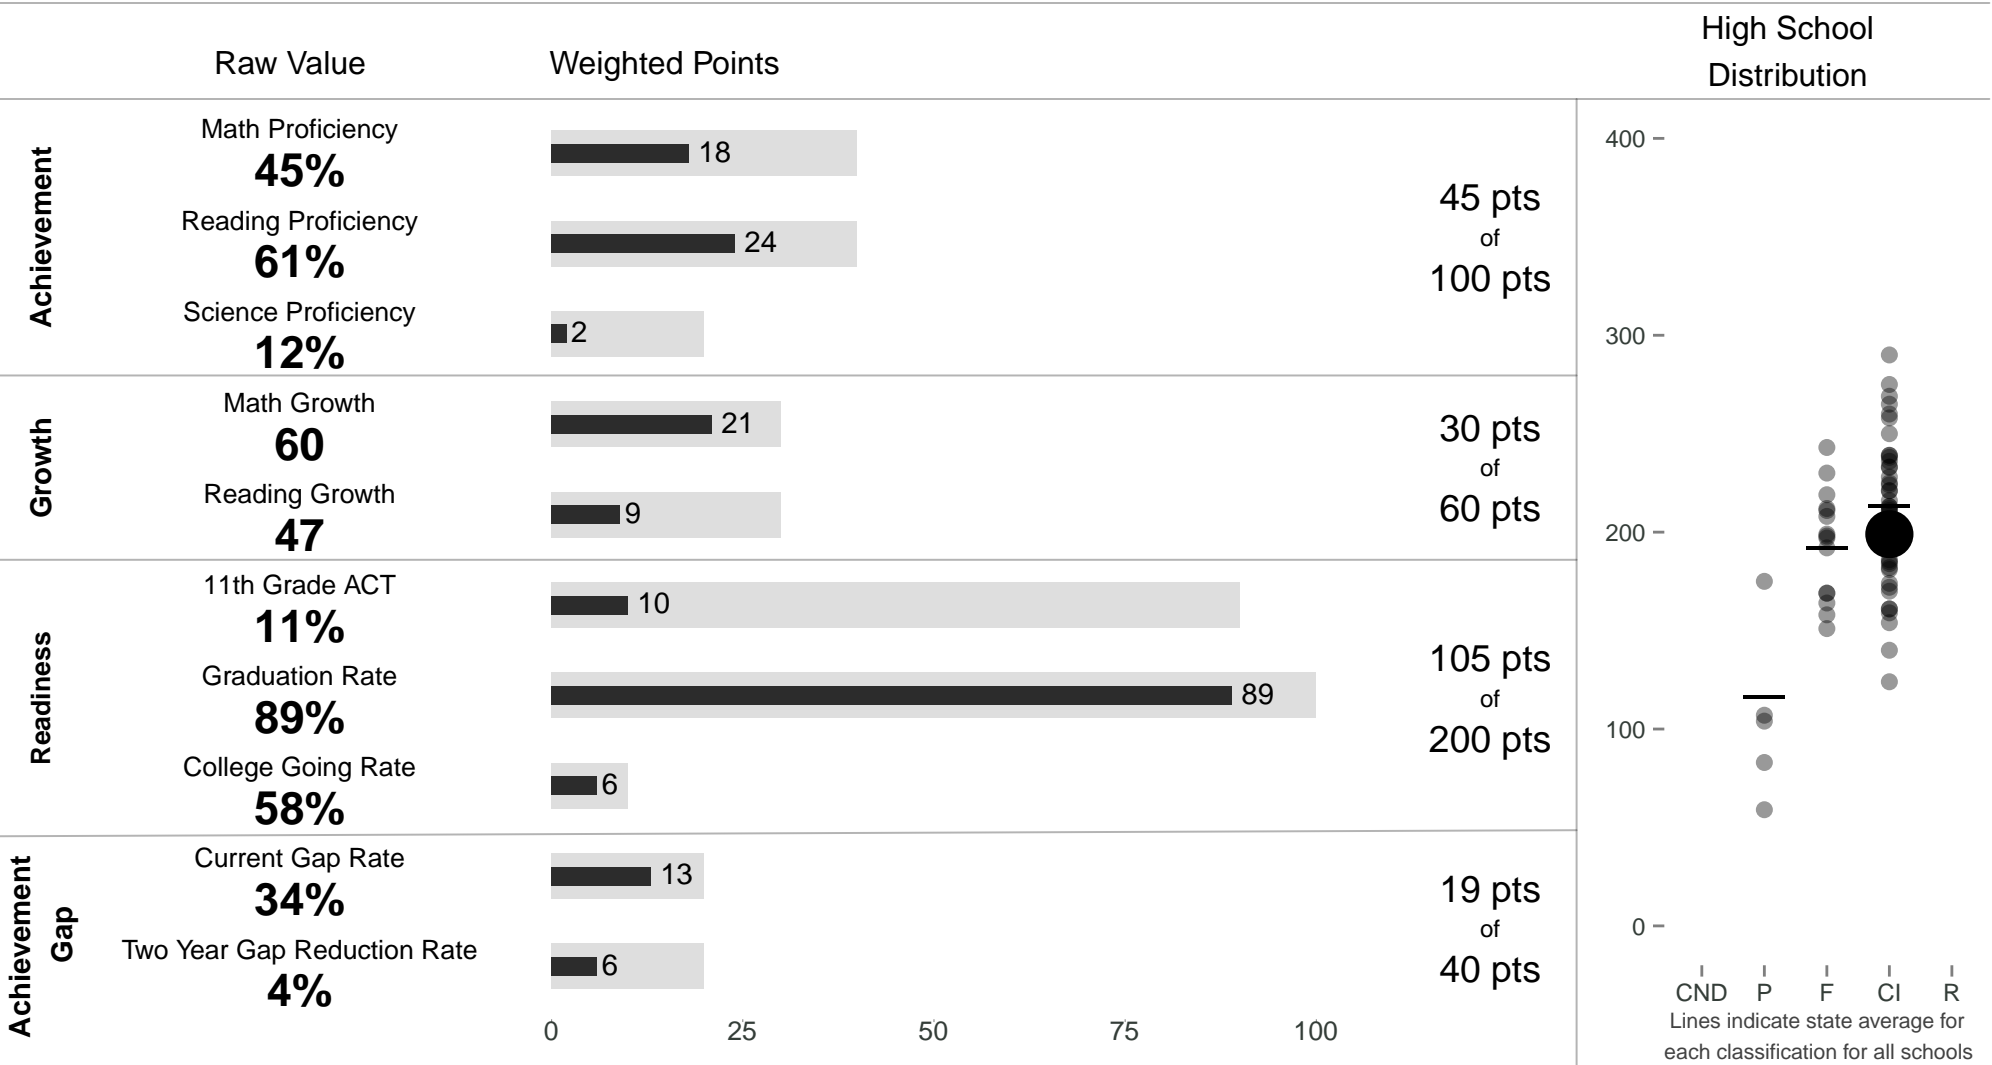

Pahoa High & Intermediate

199 points of 400 points

School Year 2013–2014: Continuous Improvement

Trigger: None

www.hawaiipublicschools.org

NOTE: Final display numbers are rounded, which may cause subtotals to appear to sum incorrectly. The total points value on the upper right is accurate.

Run Date: Thursday, September 11, 2014 – Final Run