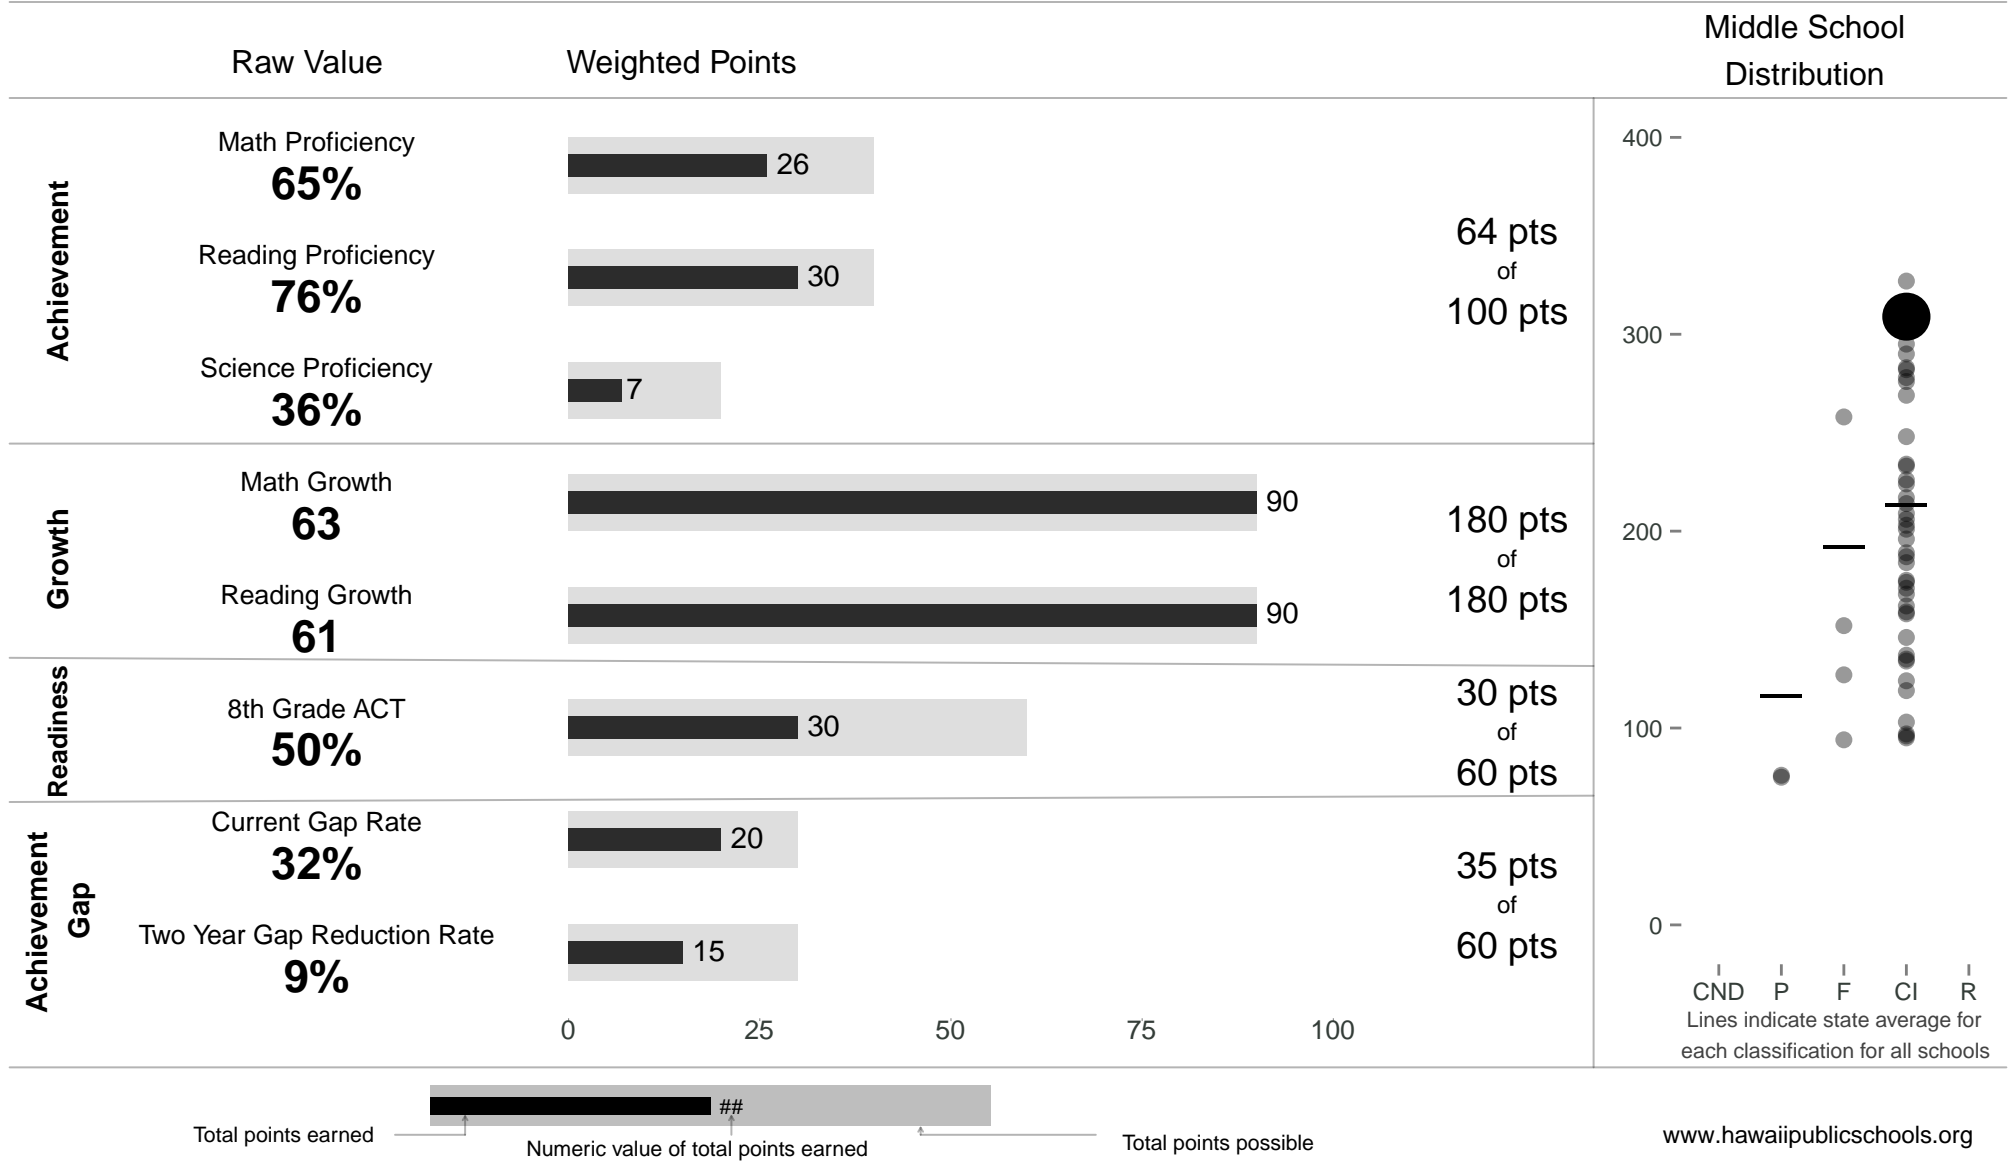

Waiakea Intermediate

309 points of 400 points

School Year 2013–2014: Continuous Improvement

Trigger: None

School Year 2012–2013: Continuous Improvement

NOTE: Final display numbers are rounded, which may cause subtotals to appear to sum incorrectly. The total points value on the upper right is accurate.