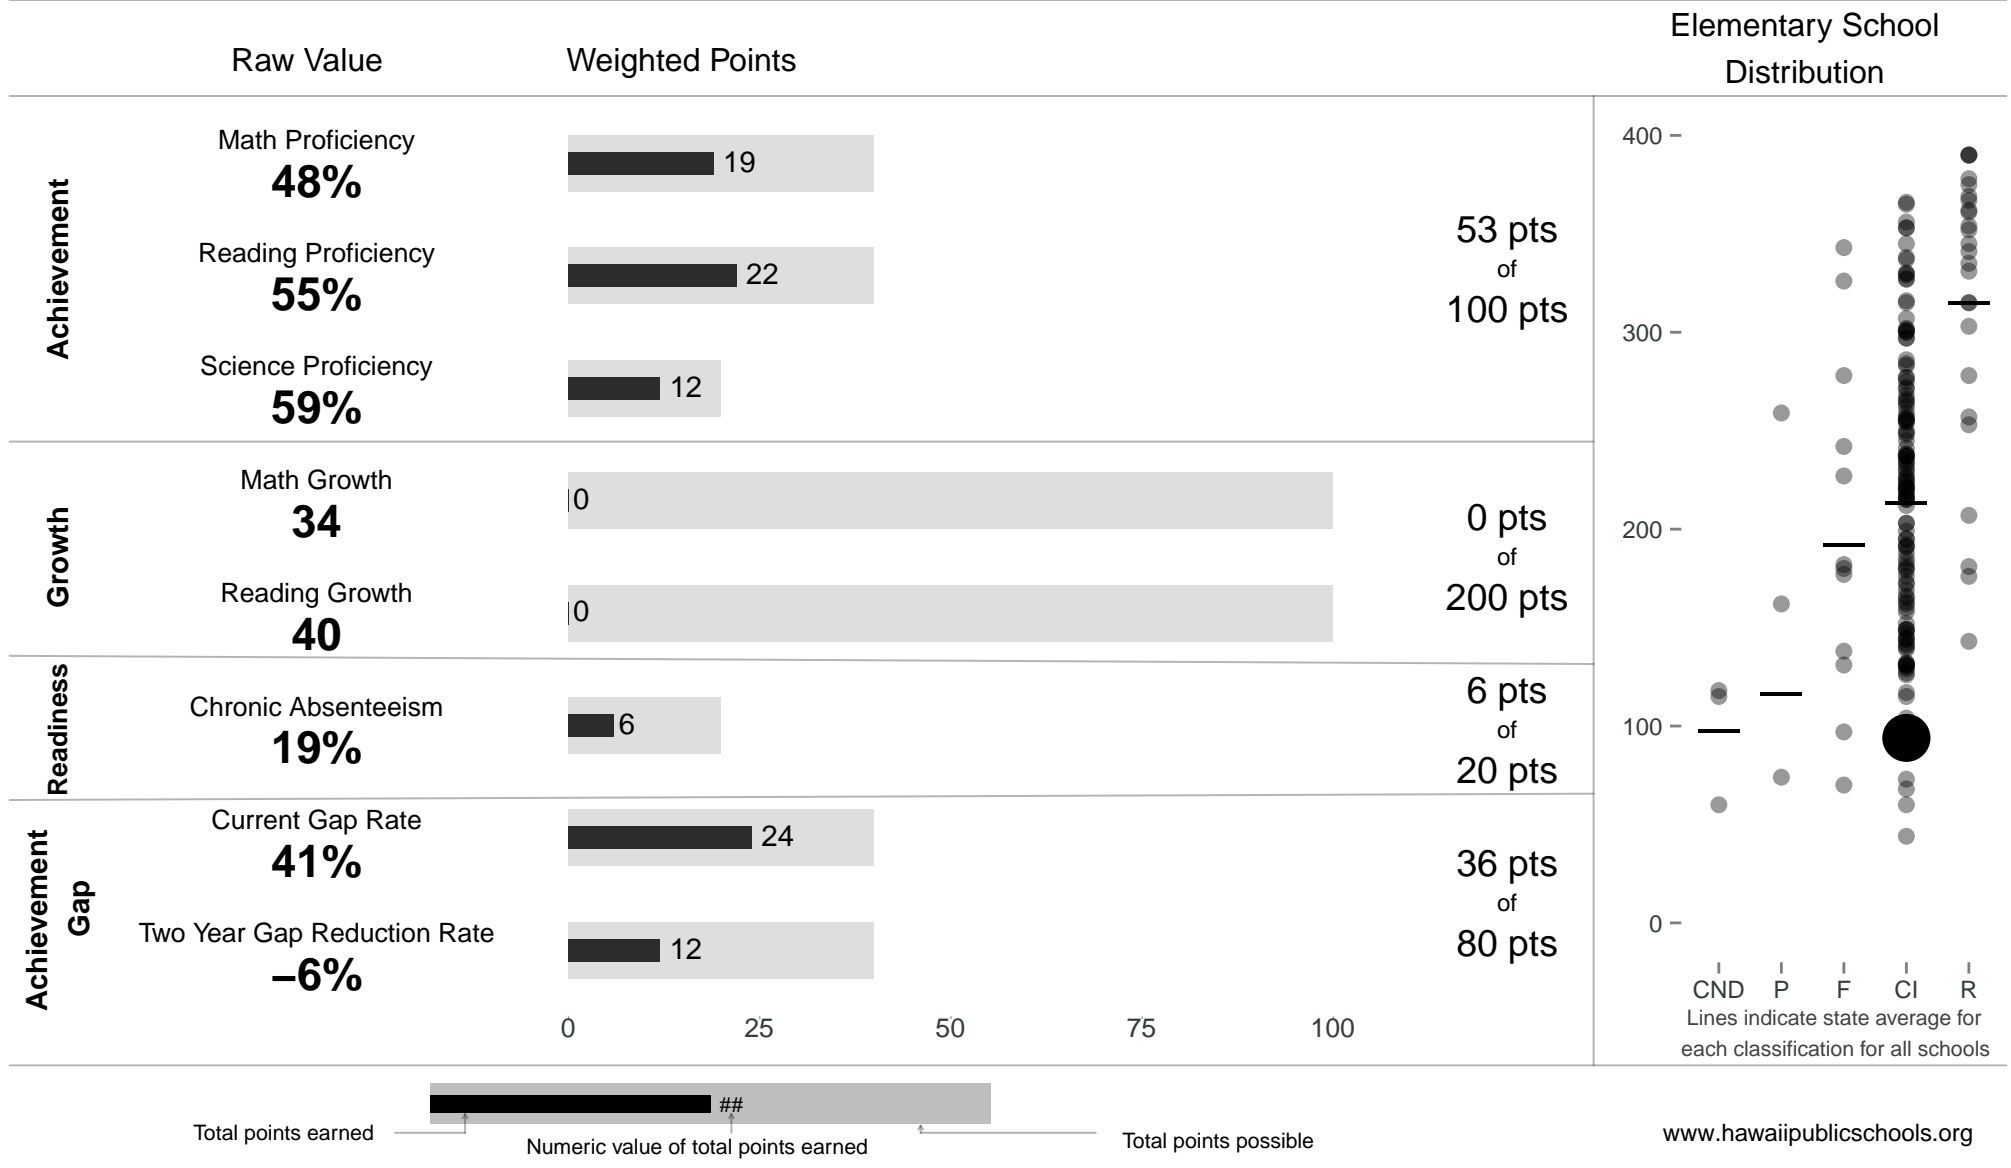

Waimea Elementary

94 points of 400 points

School Year 2013–2014: Continuous Improvement

Trigger: None

School Year 2012–2013: Continuous Improvement

NOTE: Final display numbers are rounded, which may cause subtotals to appear to sum incorrectly. The total points value on the upper right is accurate.