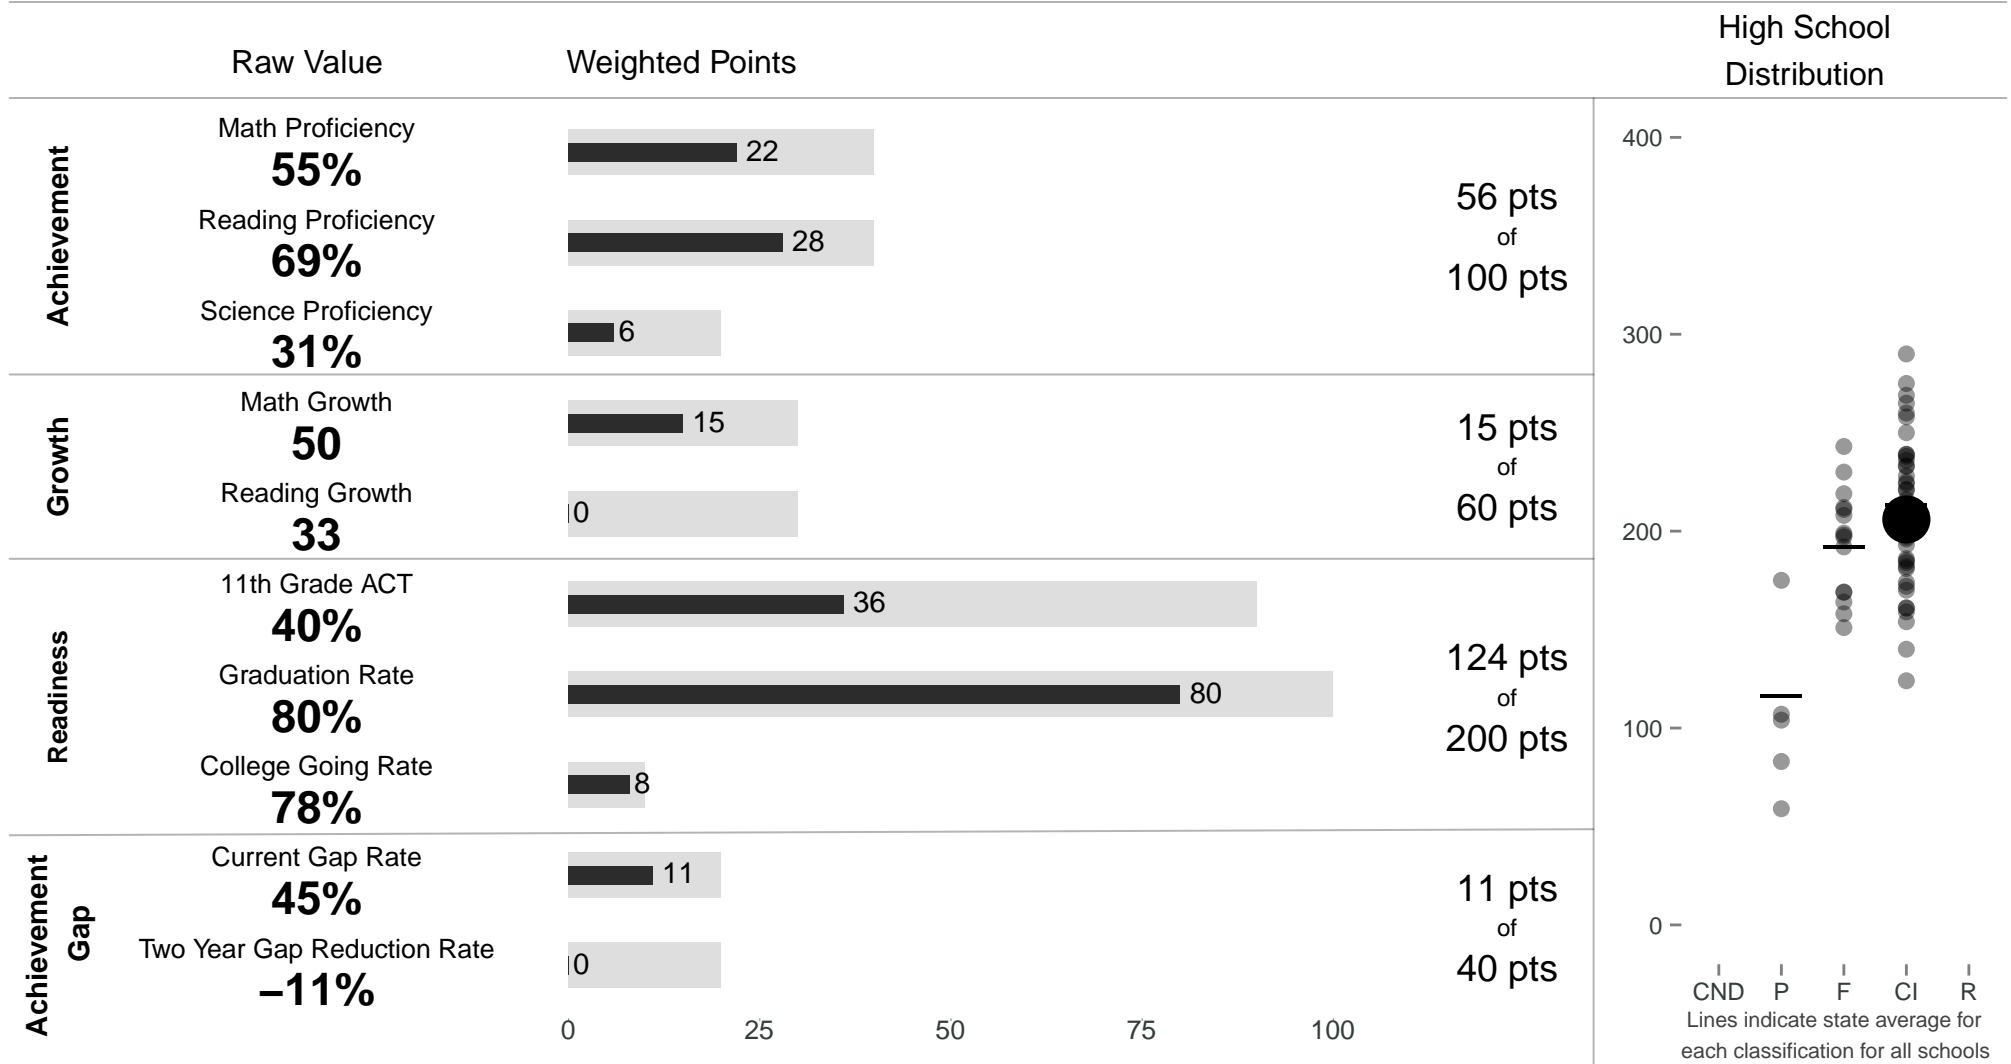

# Waiakea High

**206 points** of 400 points

School Year 2013–2014: Continuous Improvement

Trigger: None

School Year 2012–2013: Continuous Improvement

www.hawaiipublicschools.org

NOTE: Final display numbers are rounded, which may cause subtotals to appear to sum incorrectly. The total points value on the upper right is accurate.

Run Date: Thursday, September 11, 2014 – Final Run