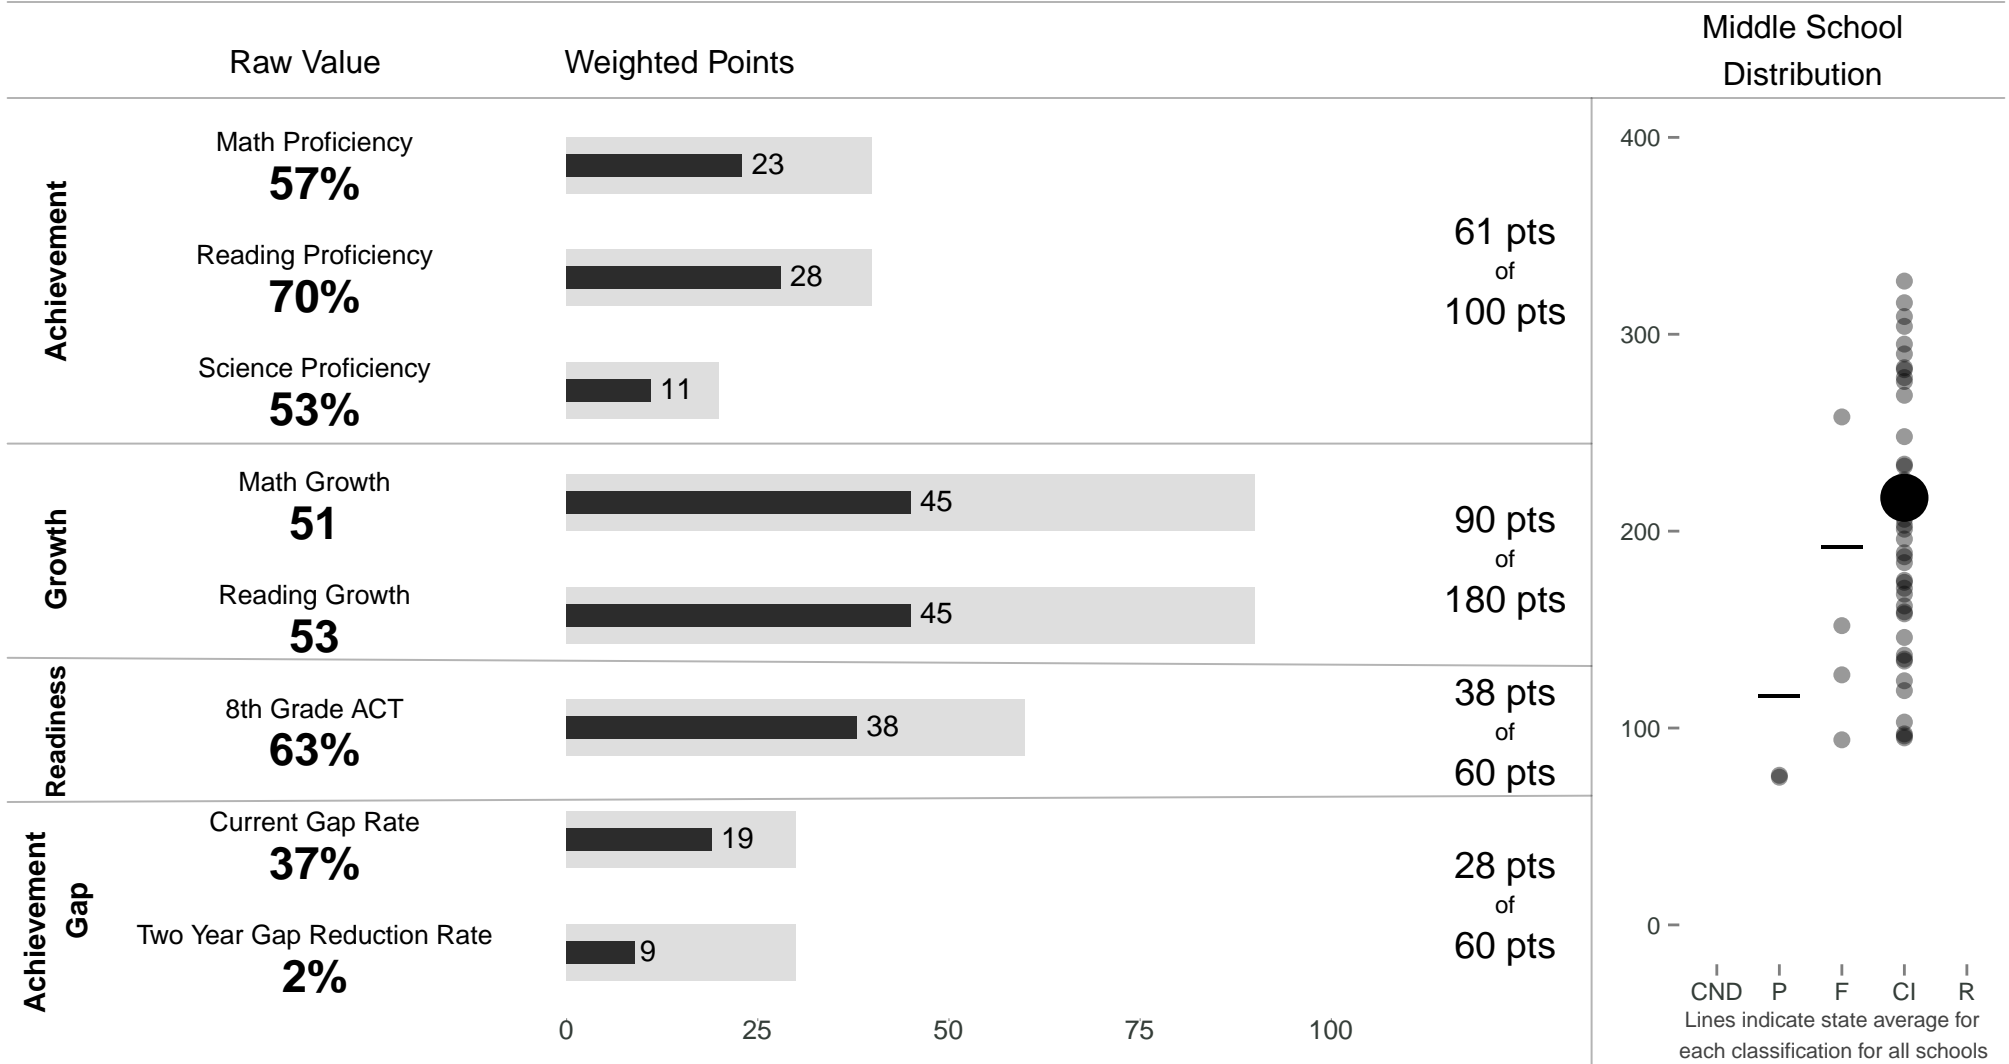

Waikoloa Elementary & Middle

217 points of 400 points

School Year 2013–2014: Continuous Improvement

Trigger: None

School Year 2012–2013: Continuous Improvement

www.hawaiipublicschools.org

NOTE: Final display numbers are rounded, which may cause subtotals to appear to sum incorrectly. The total points value on the upper right is accurate.

Run Date: Thursday, September 11, 2014 – Final Run