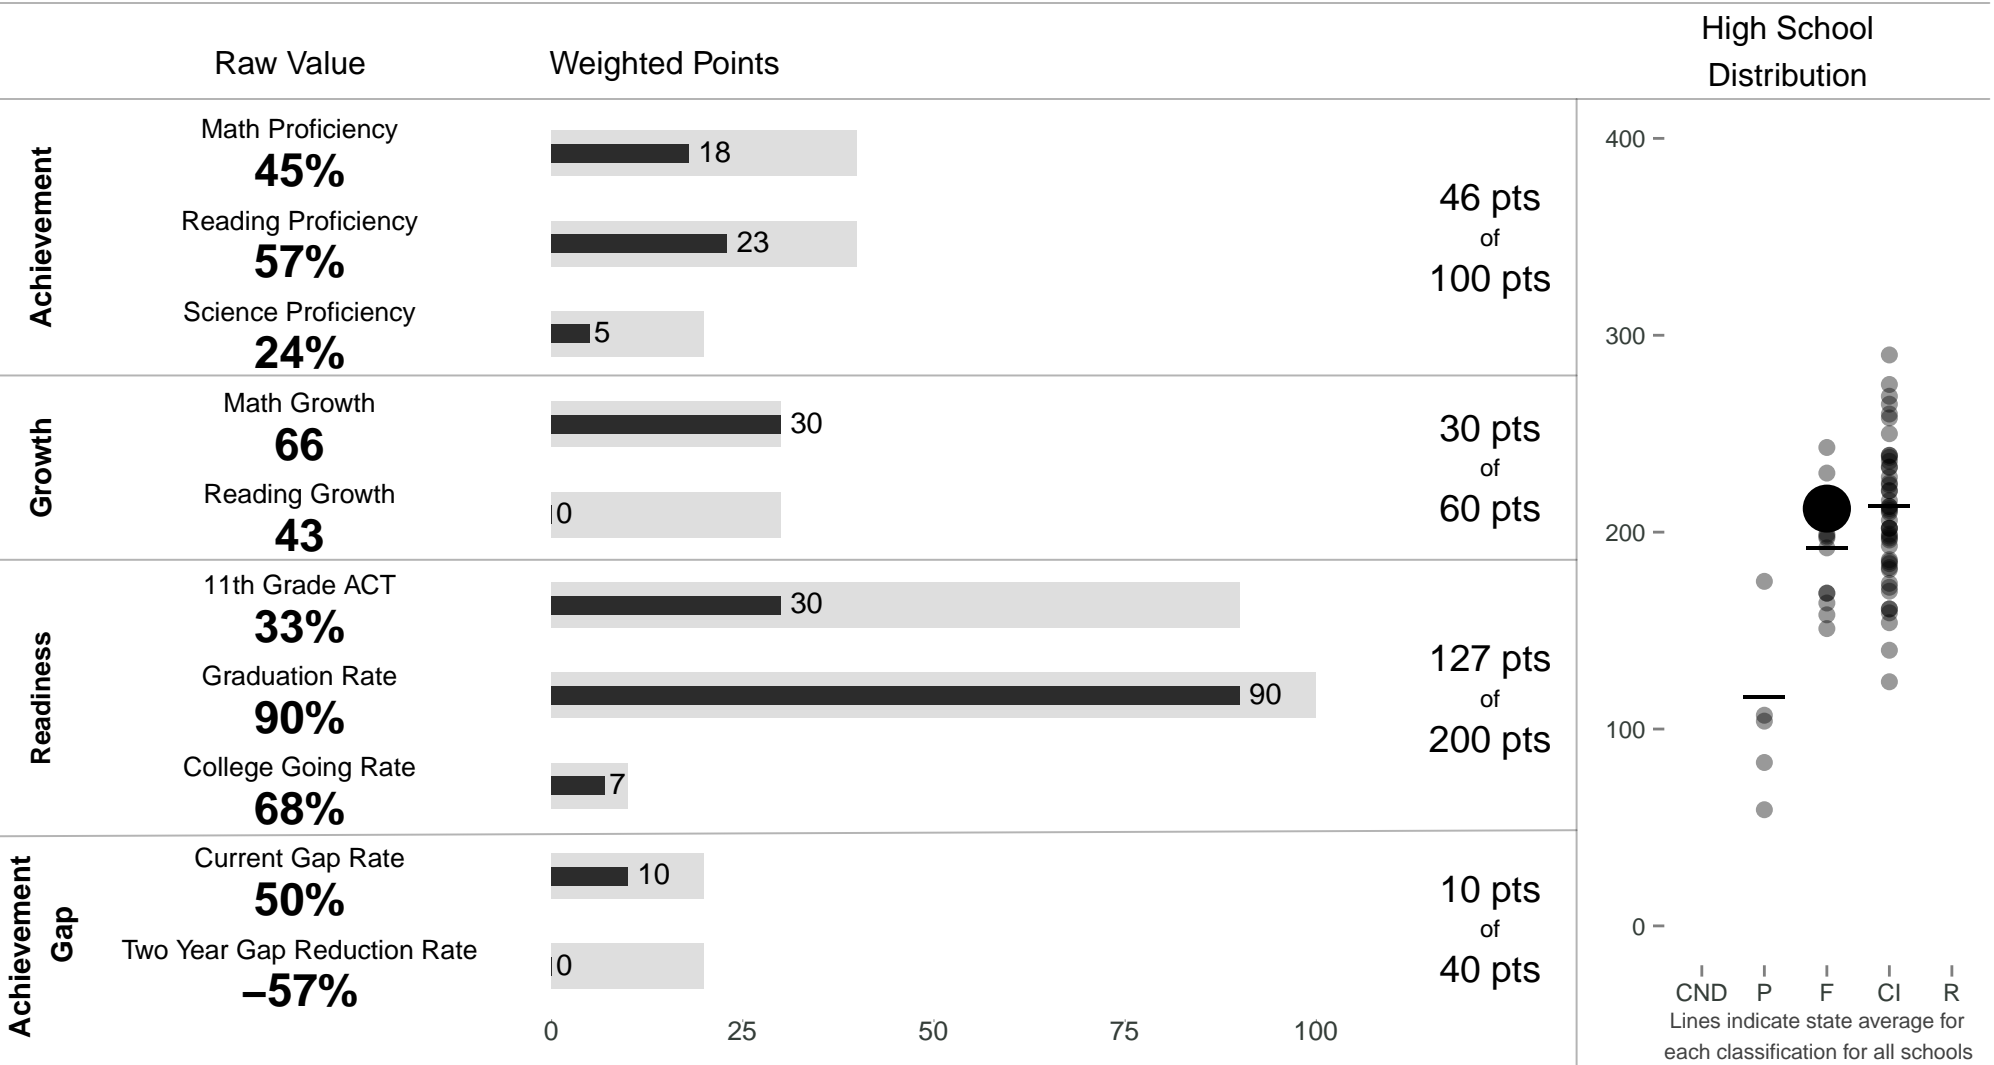

Henry Perrine Baldwin High

212 points of 400 points

School Year 2013–2014: Focus

Trigger: Carry Over

www.hawaiipublicschools.org

NOTE: Final display numbers are rounded, which may cause subtotals to appear to sum incorrectly. The total points value on the upper right is accurate.

Run Date: Thursday, September 11, 2014 – Final Run