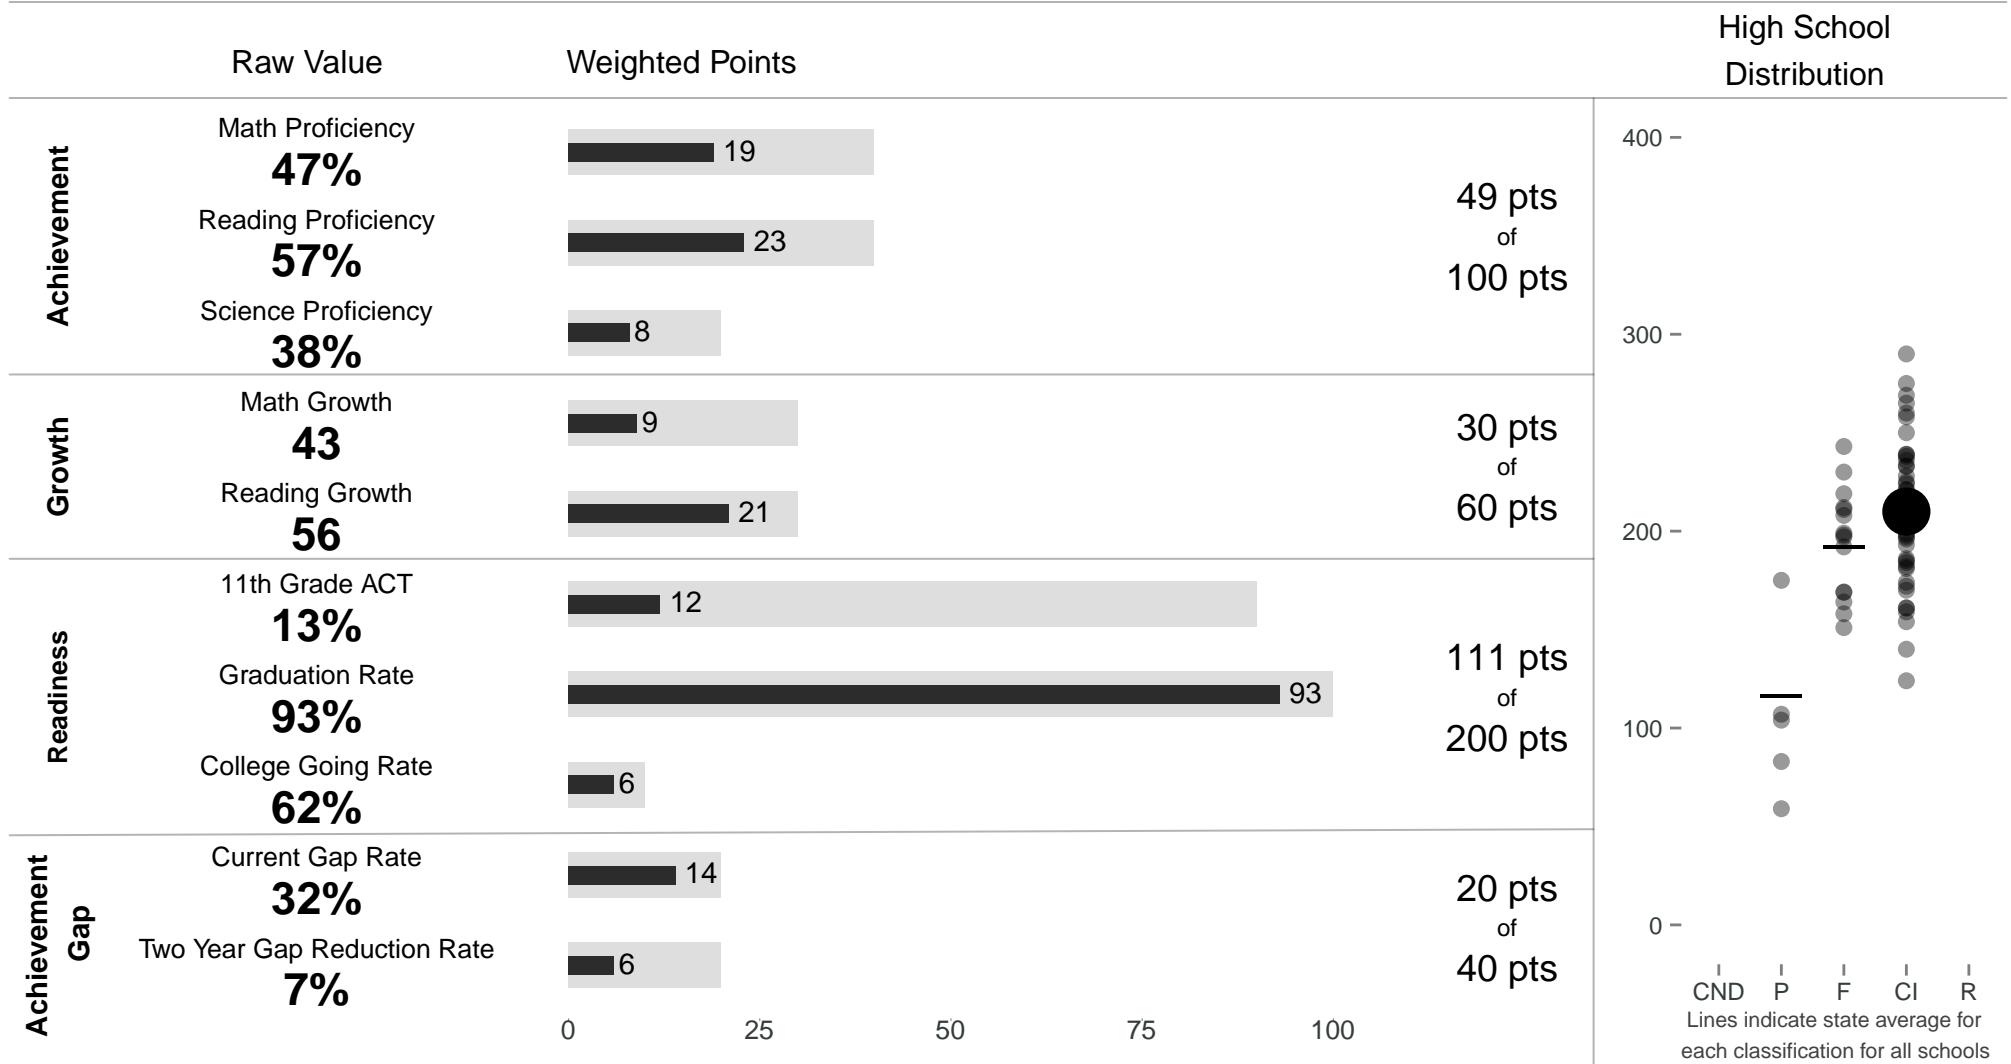

Hana High & Elementary

210 points of 400 points

School Year 2013–2014: Continuous Improvement

Trigger: None

School Year 2012–2013: Continuous Improvement

www.hawaiipublicschools.org

NOTE: Final display numbers are rounded, which may cause subtotals to appear to sum incorrectly. The total points value on the upper right is accurate.

Run Date: Thursday, September 11, 2014 – Final Run