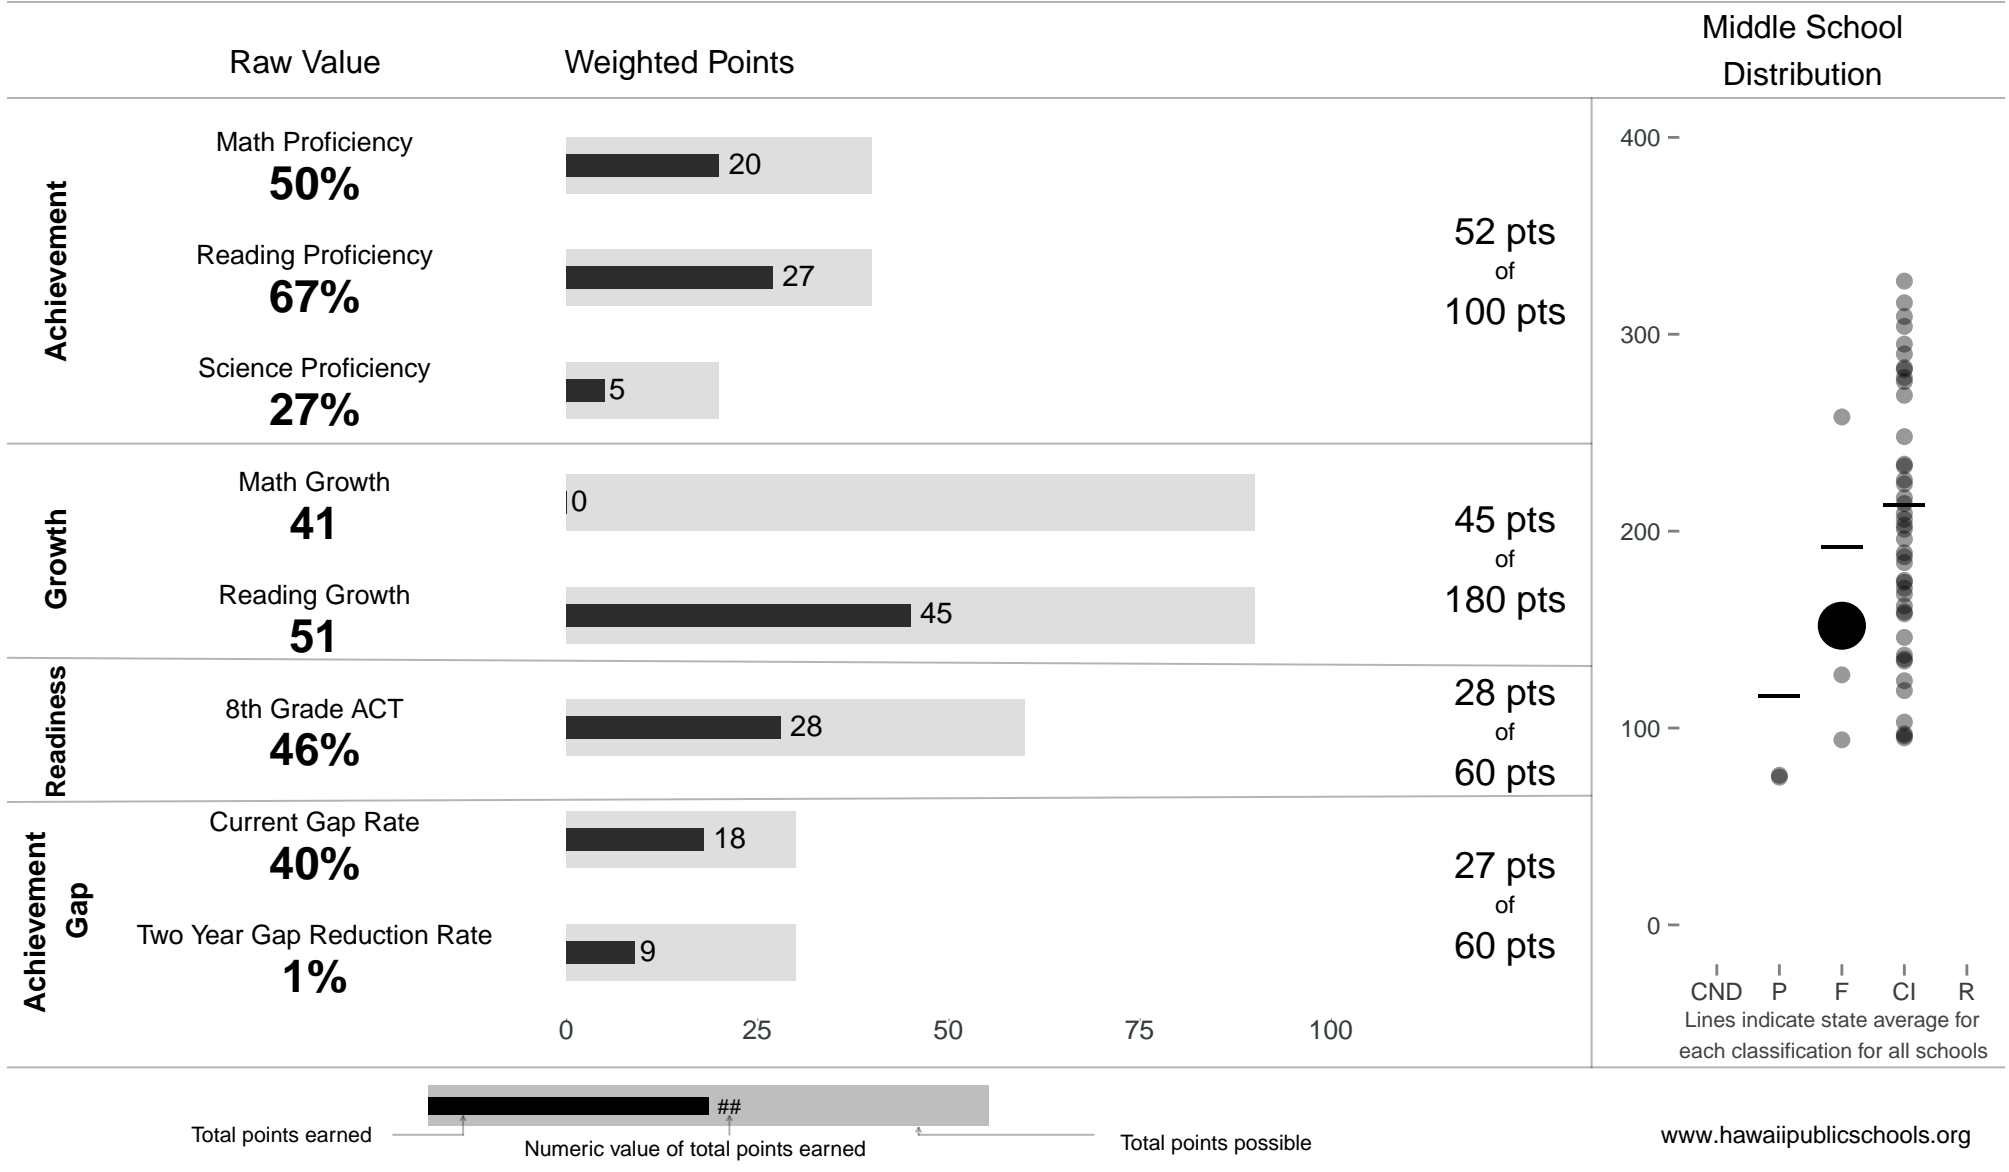

Iao Intermediate

152 points of 400 points

School Year 2013–2014: Focus

Trigger: Carry Over

School Year 2012–2013: Focus

NOTE: Final display numbers are rounded, which may cause subtotals to appear to sum incorrectly. The total points value on the upper right is accurate.