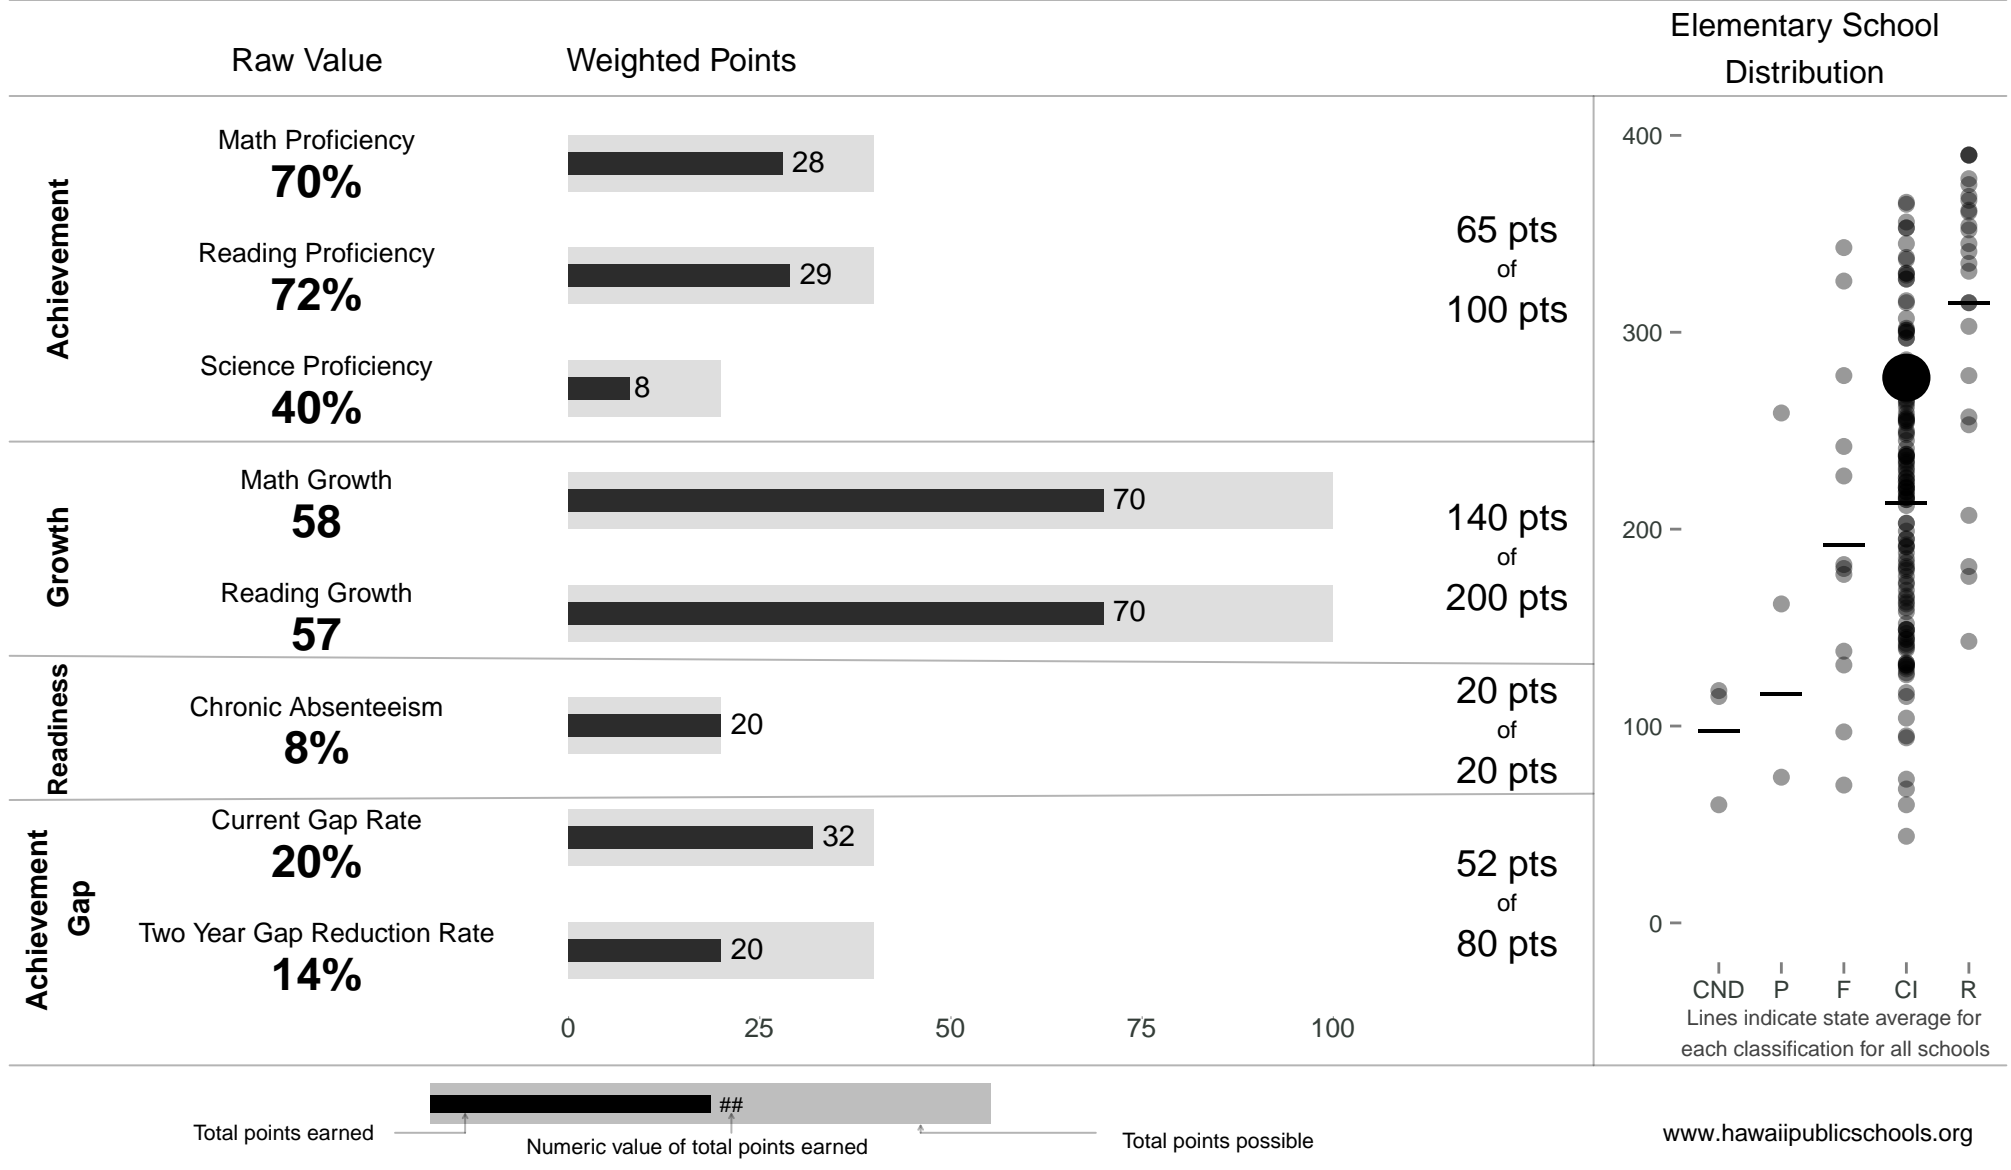

Kahului Elementary

277 points of 400 points

School Year 2013–2014: Continuous Improvement

Trigger: None

School Year 2012–2013: Continuous Improvement

NOTE: Final display numbers are rounded, which may cause subtotals to appear to sum incorrectly. The total points value on the upper right is accurate.