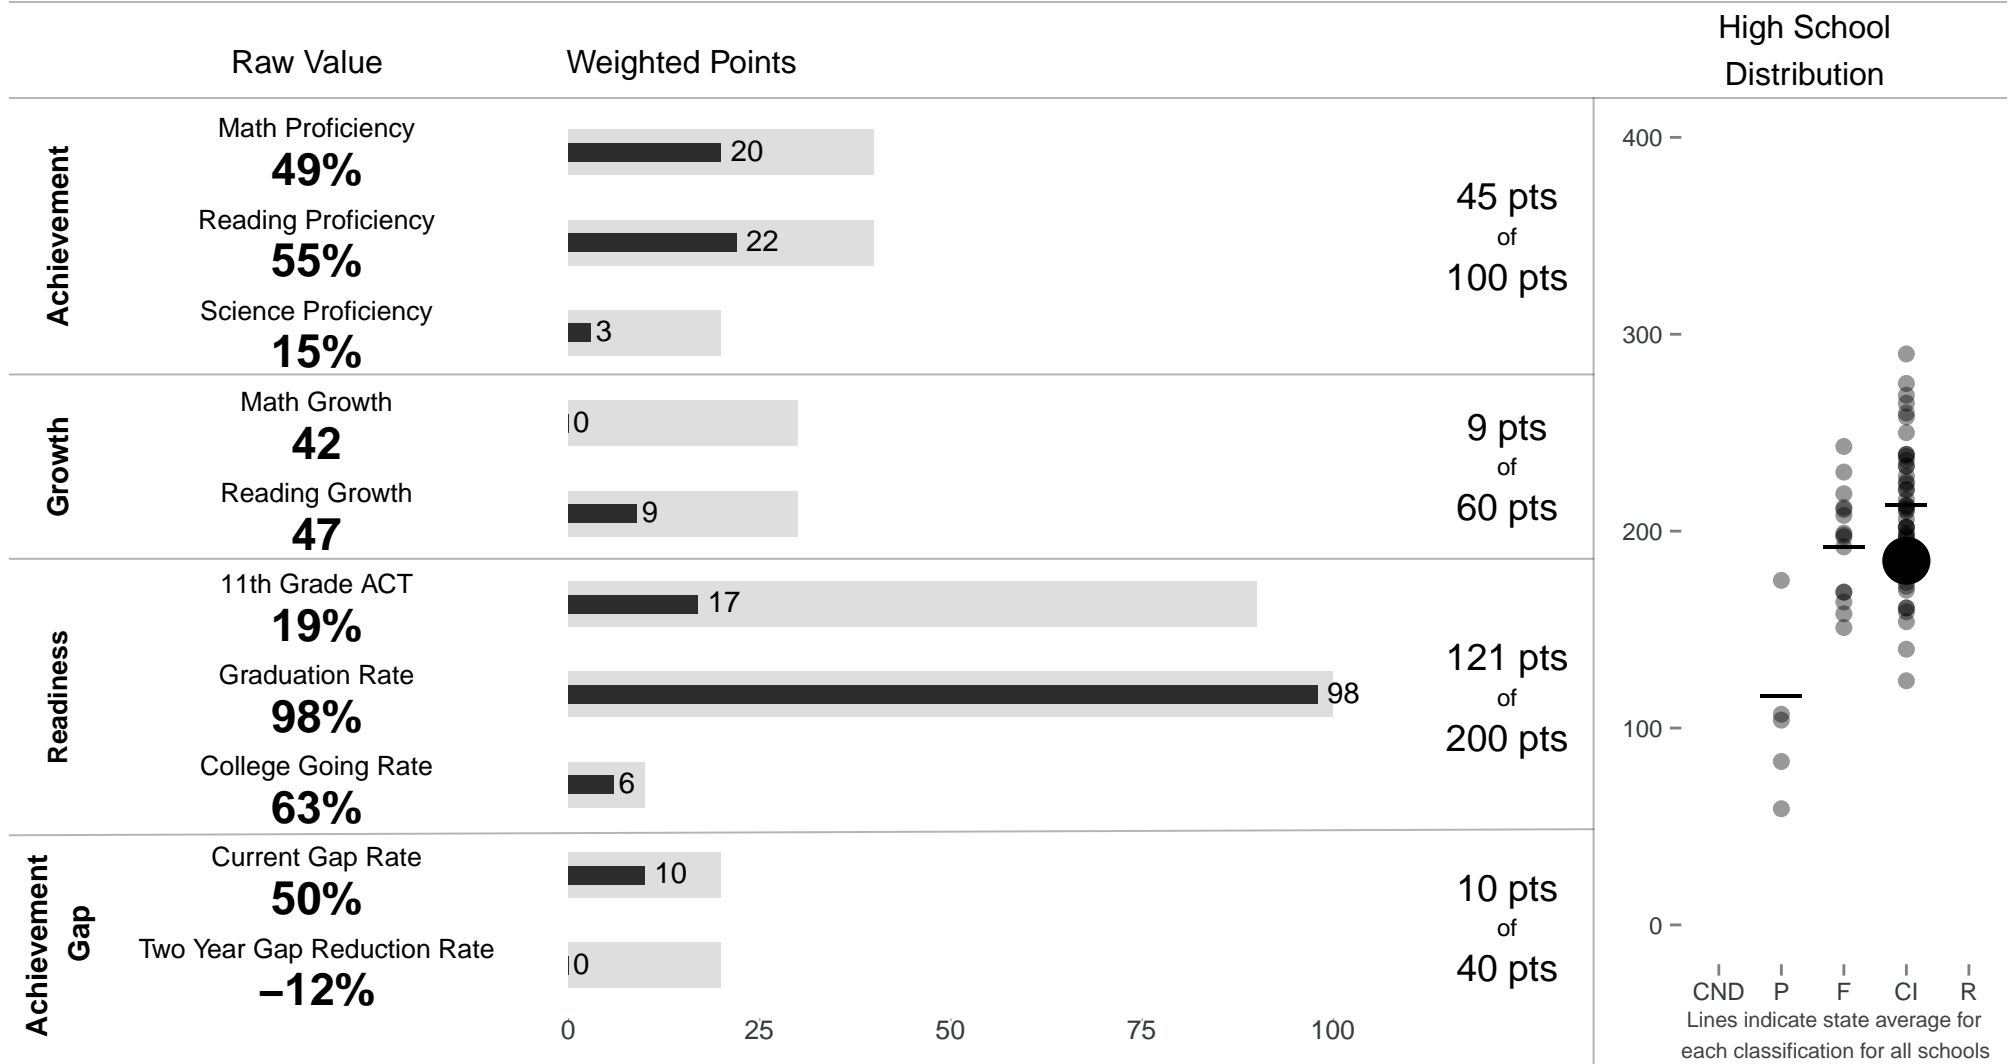

Lanai High & Elementary

185 points of 400 points

School Year 2013–2014: Continuous Improvement

Trigger: None

School Year 2012–2013: Continuous Improvement

www.hawaiipublicschools.org

NOTE: Final display numbers are rounded, which may cause subtotals to appear to sum incorrectly. The total points value on the upper right is accurate.

Run Date: Thursday, September 11, 2014 – Final Run