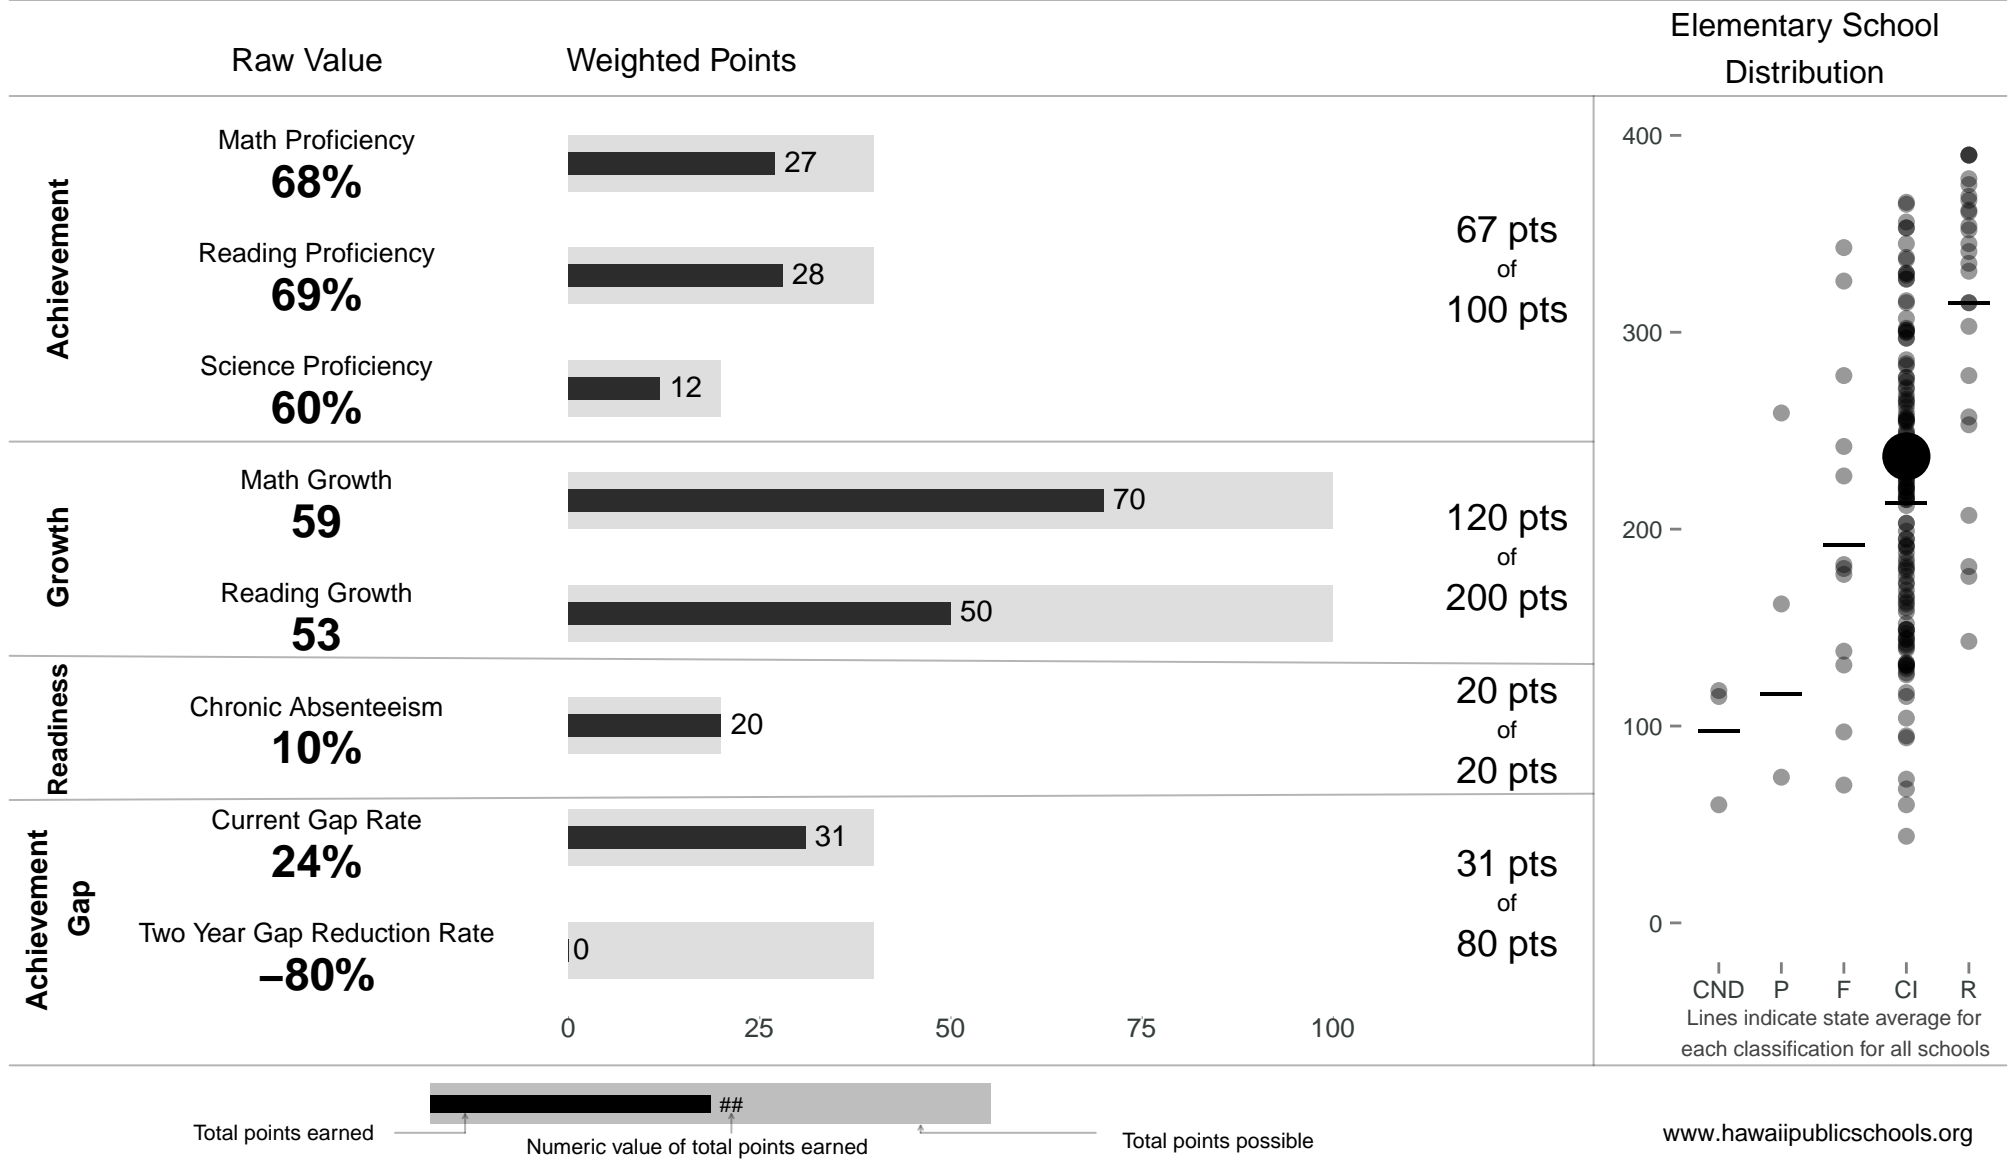

Makawao Elementary

237 points of 400 points

School Year 2013–2014: Continuous Improvement

Trigger: None

School Year 2012–2013: Continuous Improvement

NOTE: Final display numbers are rounded, which may cause subtotals to appear to sum incorrectly. The total points value on the upper right is accurate.

Run Date: Thursday, September 11, 2014 – Final Run