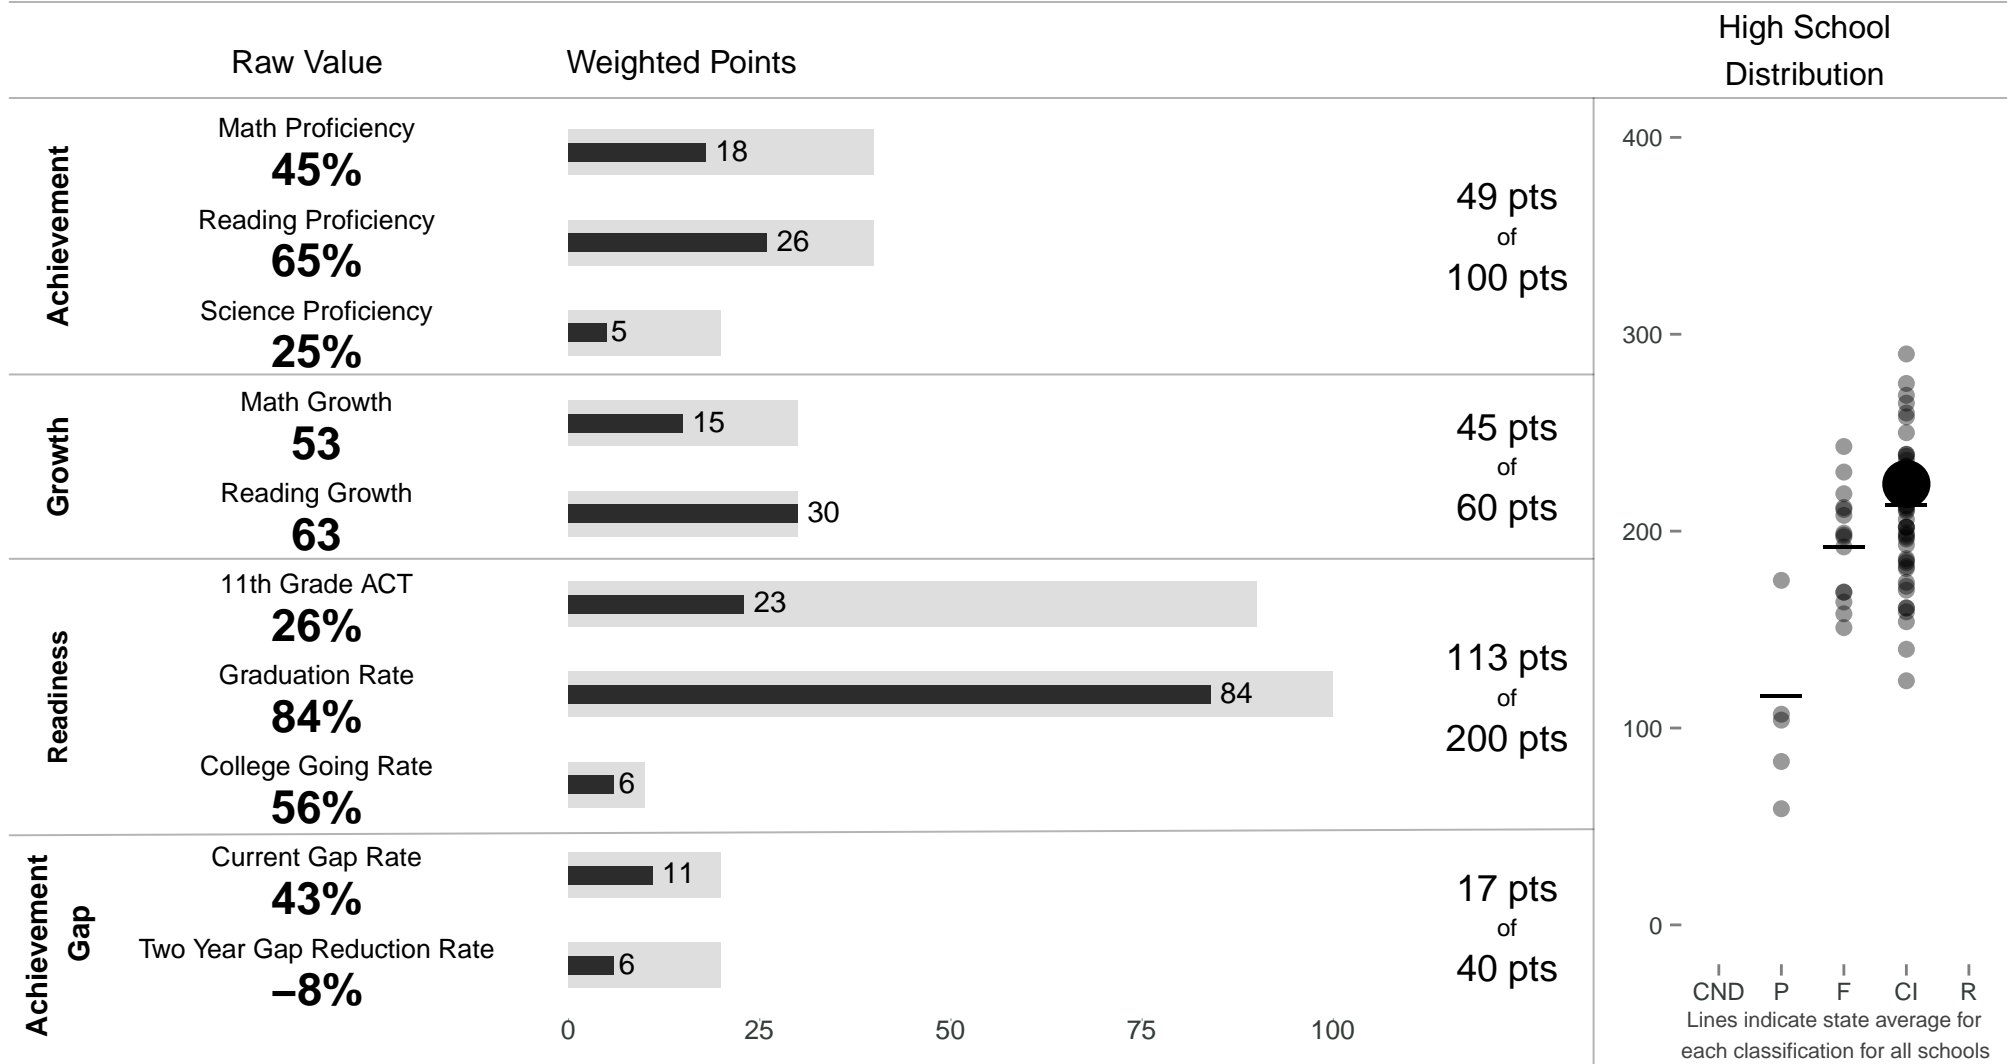

Maui High

224 points of 400 points

School Year 2013–2014: Continuous Improvement

Trigger: None

School Year 2012–2013: Continuous Improvement

www.hawaiipublicschools.org

NOTE: Final display numbers are rounded, which may cause subtotals to appear to sum incorrectly. The total points value on the upper right is accurate.

Run Date: Thursday, September 11, 2014 – Final Run