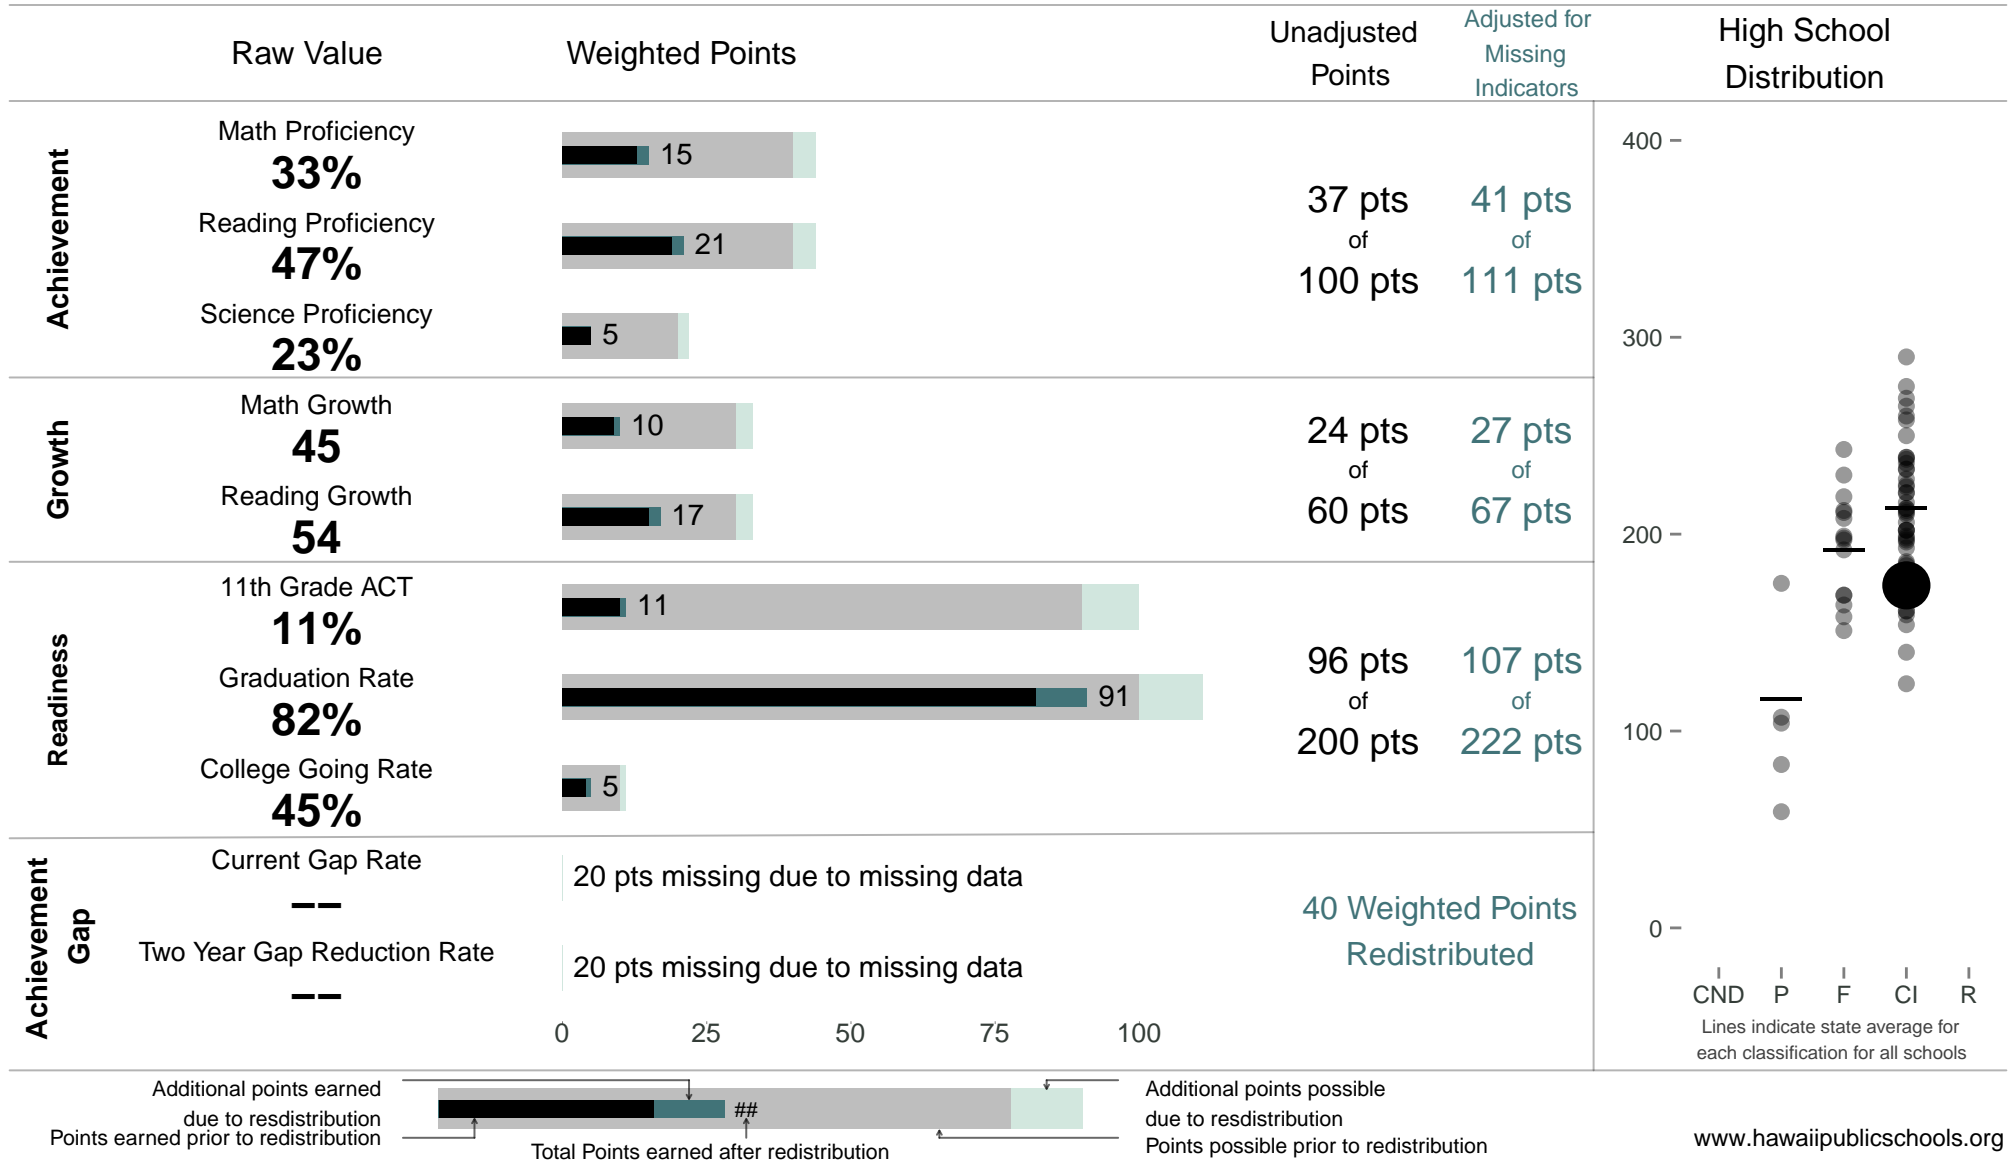

Molokai High

174 points of 400 points

School Year 2013–2014: Continuous Improvement

Trigger: None

School Year 2012–2013: Continuous Improvement

NOTE: Final display numbers are rounded, which may cause subtotals to appear to sum incorrectly. The total points value on the upper right is accurate.