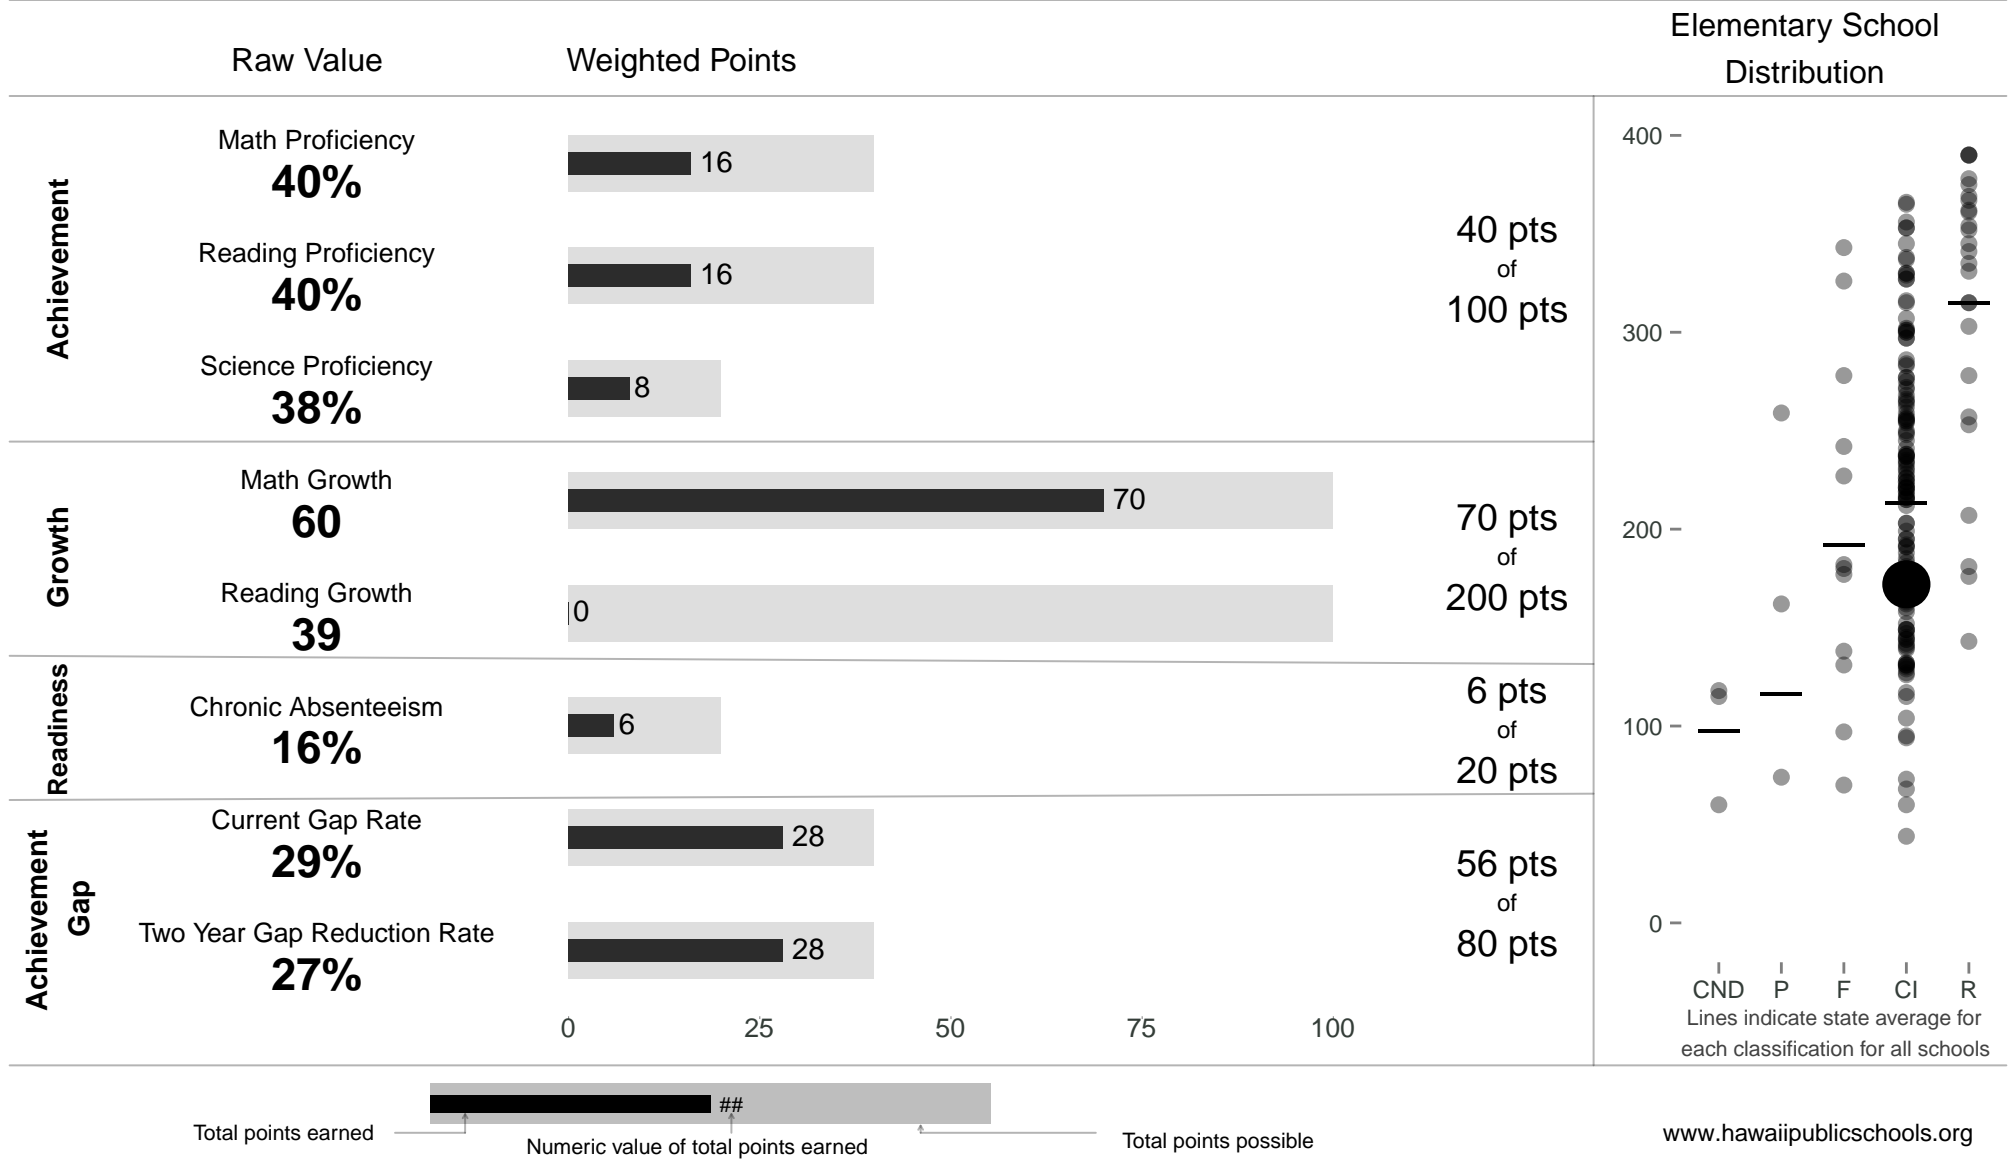

Paia Elementary

172 points of 400 points

School Year 2013–2014: Continuous Improvement

Trigger: None

School Year 2012–2013: Continuous Improvement

www.hawaiipublicschools.org

NOTE: Final display numbers are rounded, which may cause subtotals to appear to sum incorrectly. The total points value on the upper right is accurate.

Run Date: Thursday, September 11, 2014 – Final Run