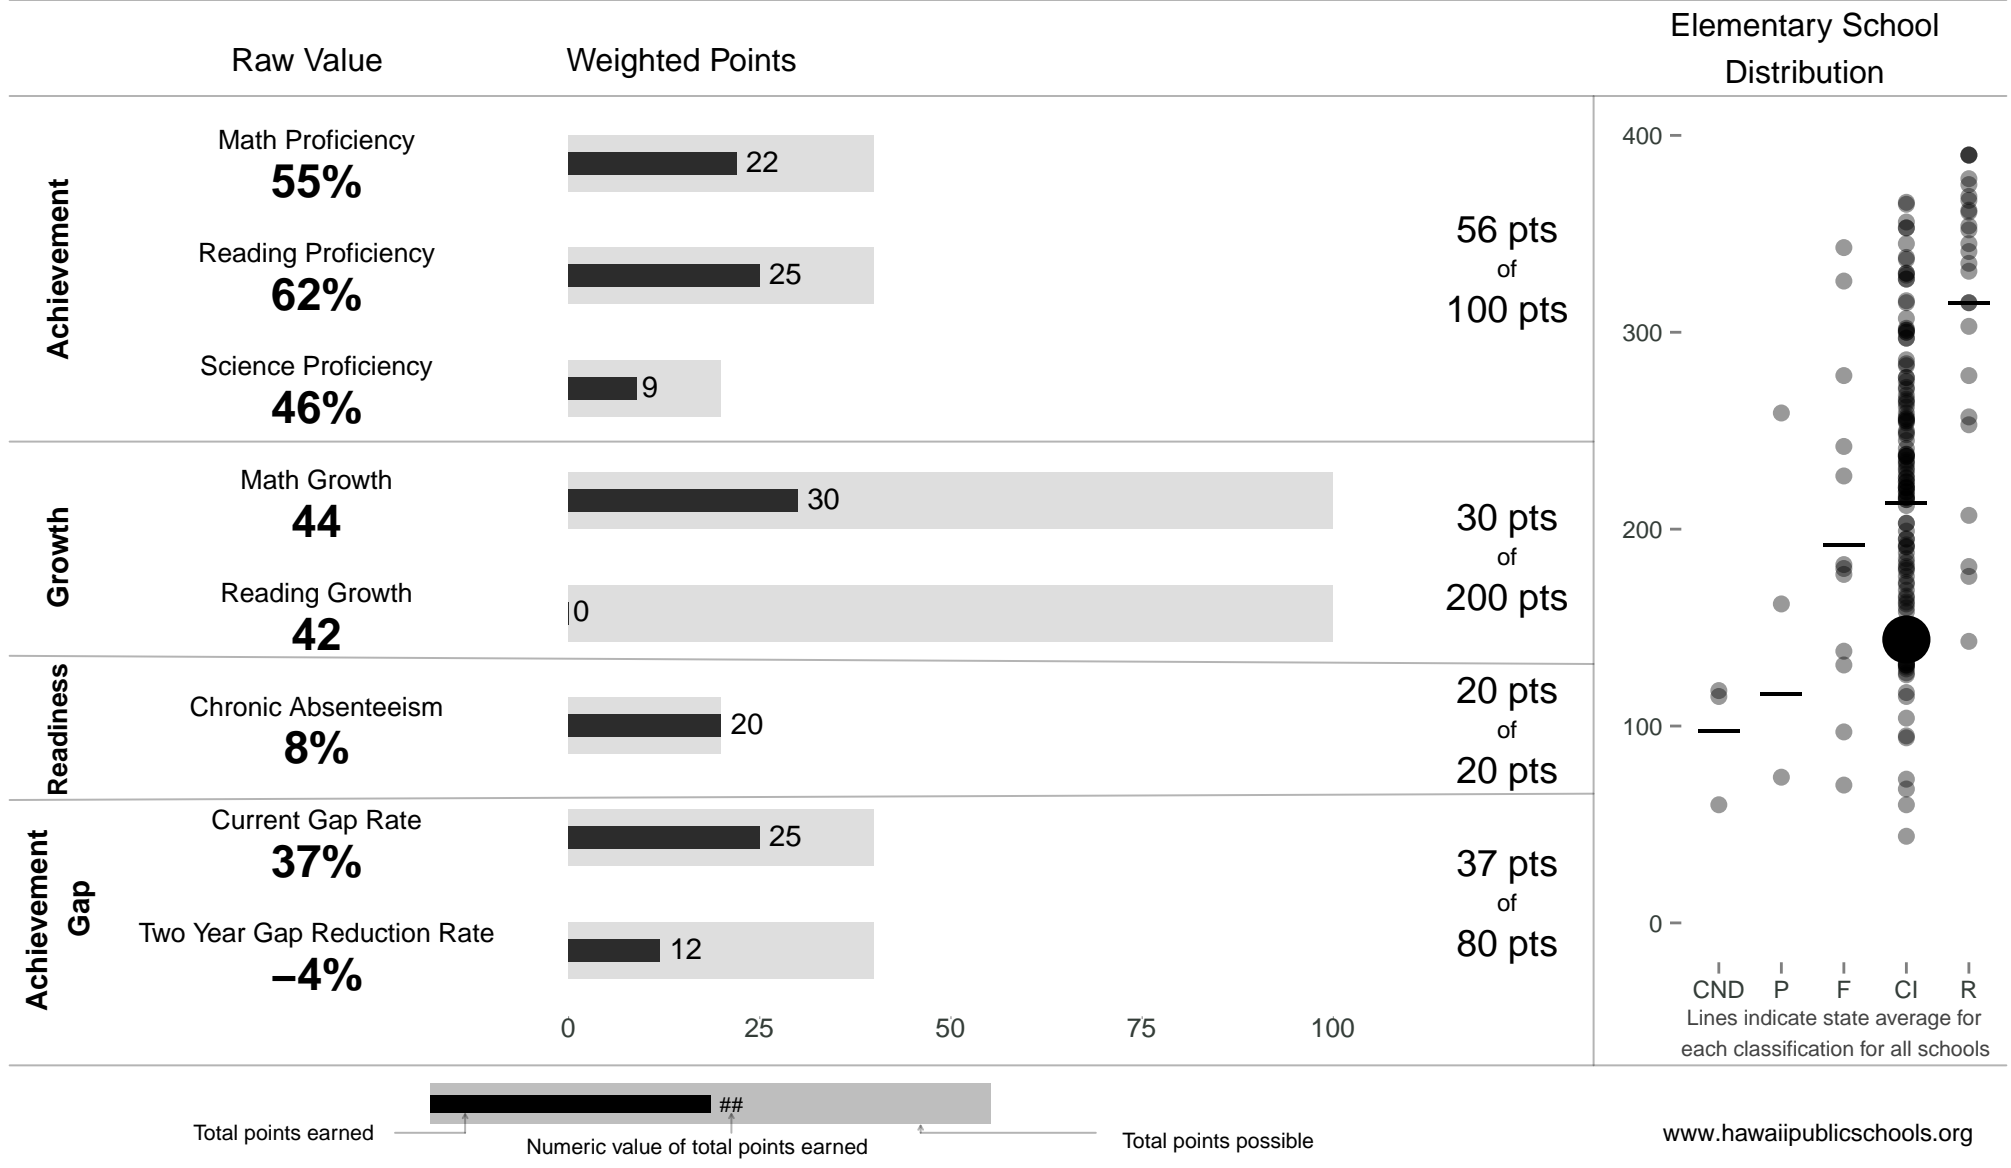

# Wailuku Elementary

**144 points** of 400 points

School Year 2013–2014: Continuous Improvement

Trigger: None

School Year 2012–2013: Continuous Improvement

www.hawaiipublicschools.org

NOTE: Final display numbers are rounded, which may cause subtotals to appear to sum incorrectly. The total points value on the upper right is accurate.

Run Date: Thursday, September 11, 2014 – Final Run