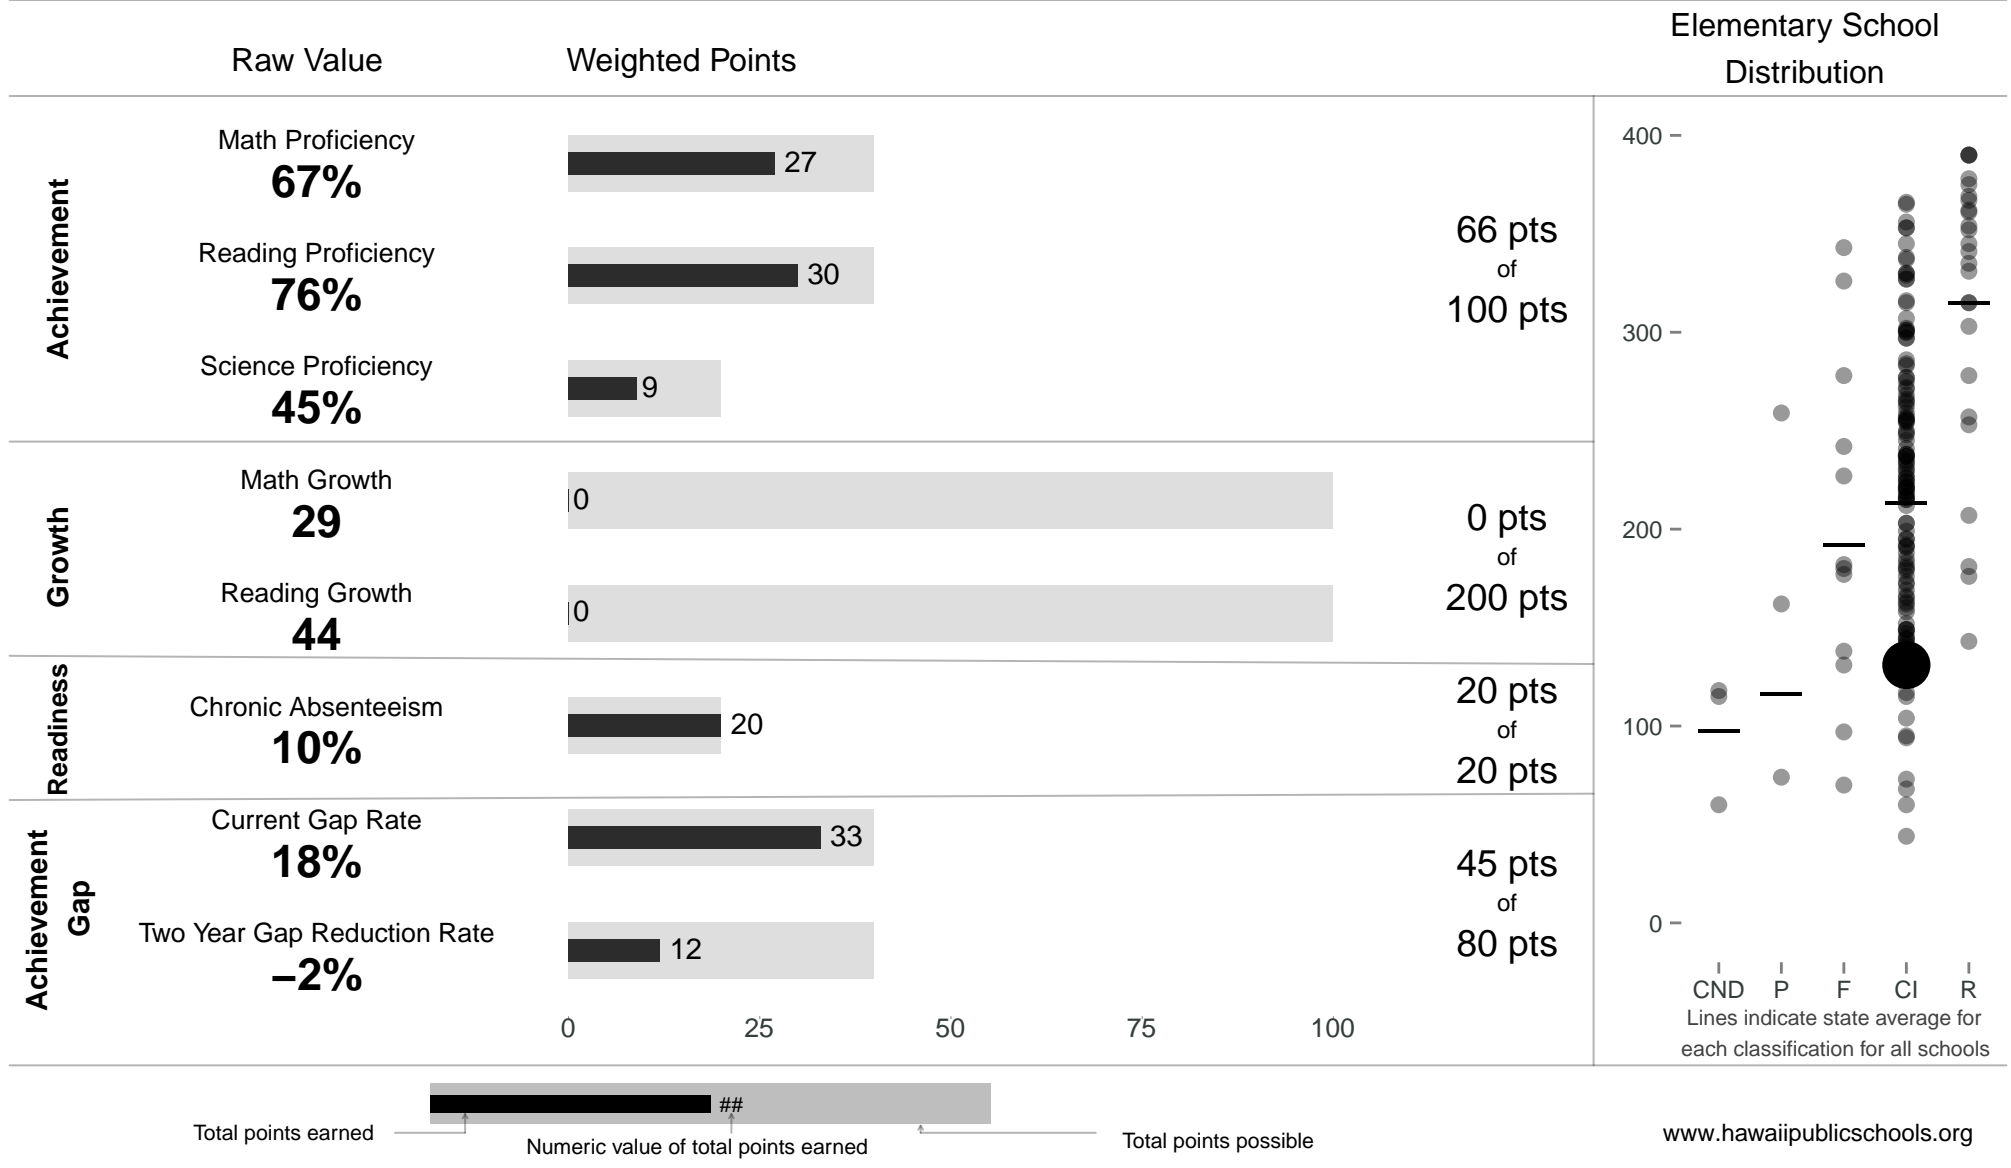

Pukalani Elementary

131 points of 400 points

School Year 2013–2014: Continuous Improvement

Trigger: None

School Year 2012–2013: Continuous Improvement

www.hawaiipublicschools.org

NOTE: Final display numbers are rounded, which may cause subtotals to appear to sum incorrectly. The total points value on the upper right is accurate.

Run Date: Thursday, September 11, 2014 – Final Run