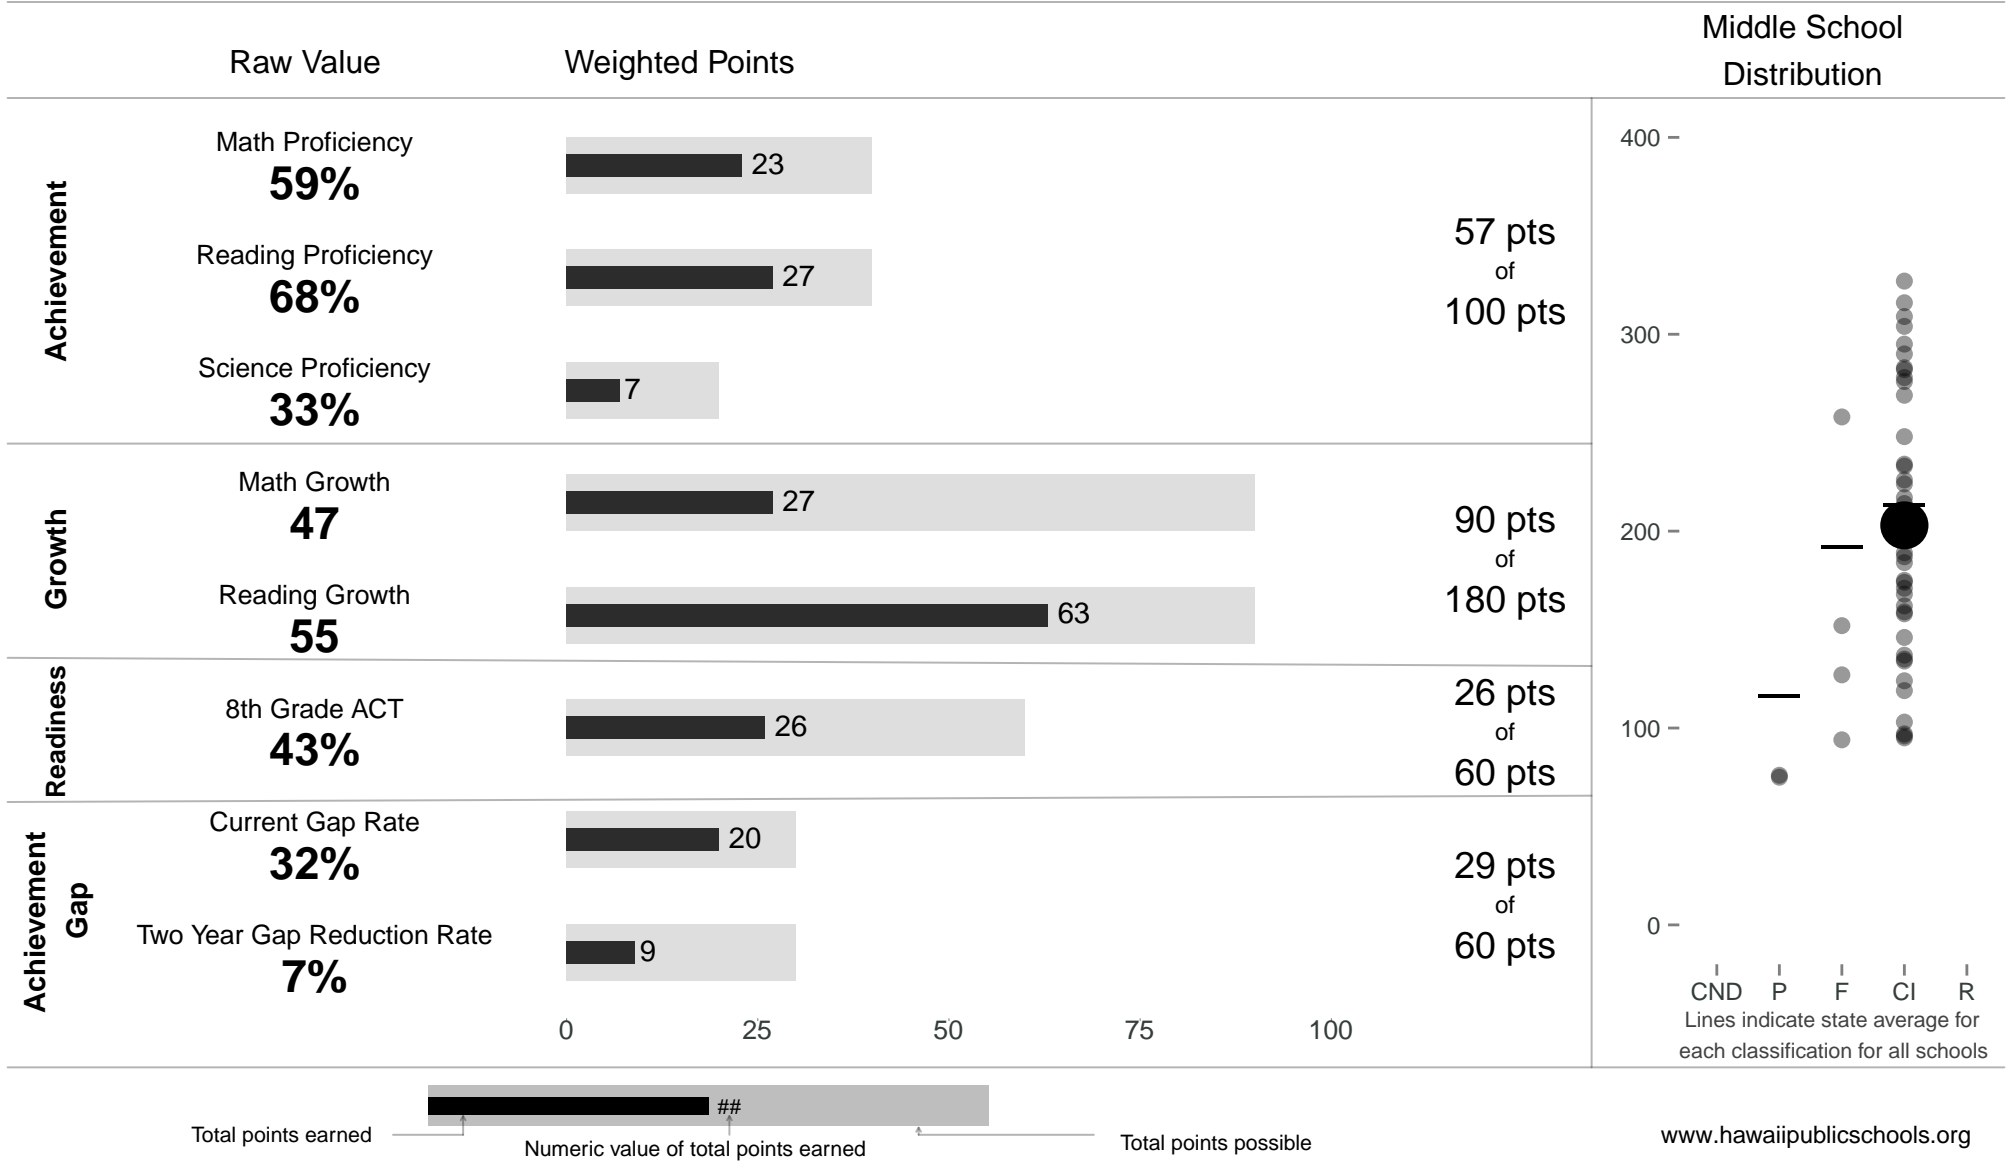

Maui Waena Intermediate

203 points of 400 points

School Year 2013–2014: Continuous Improvement

Trigger: None

School Year 2012–2013: Continuous Improvement

NOTE: Final display numbers are rounded, which may cause subtotals to appear to sum incorrectly. The total points value on the upper right is accurate.