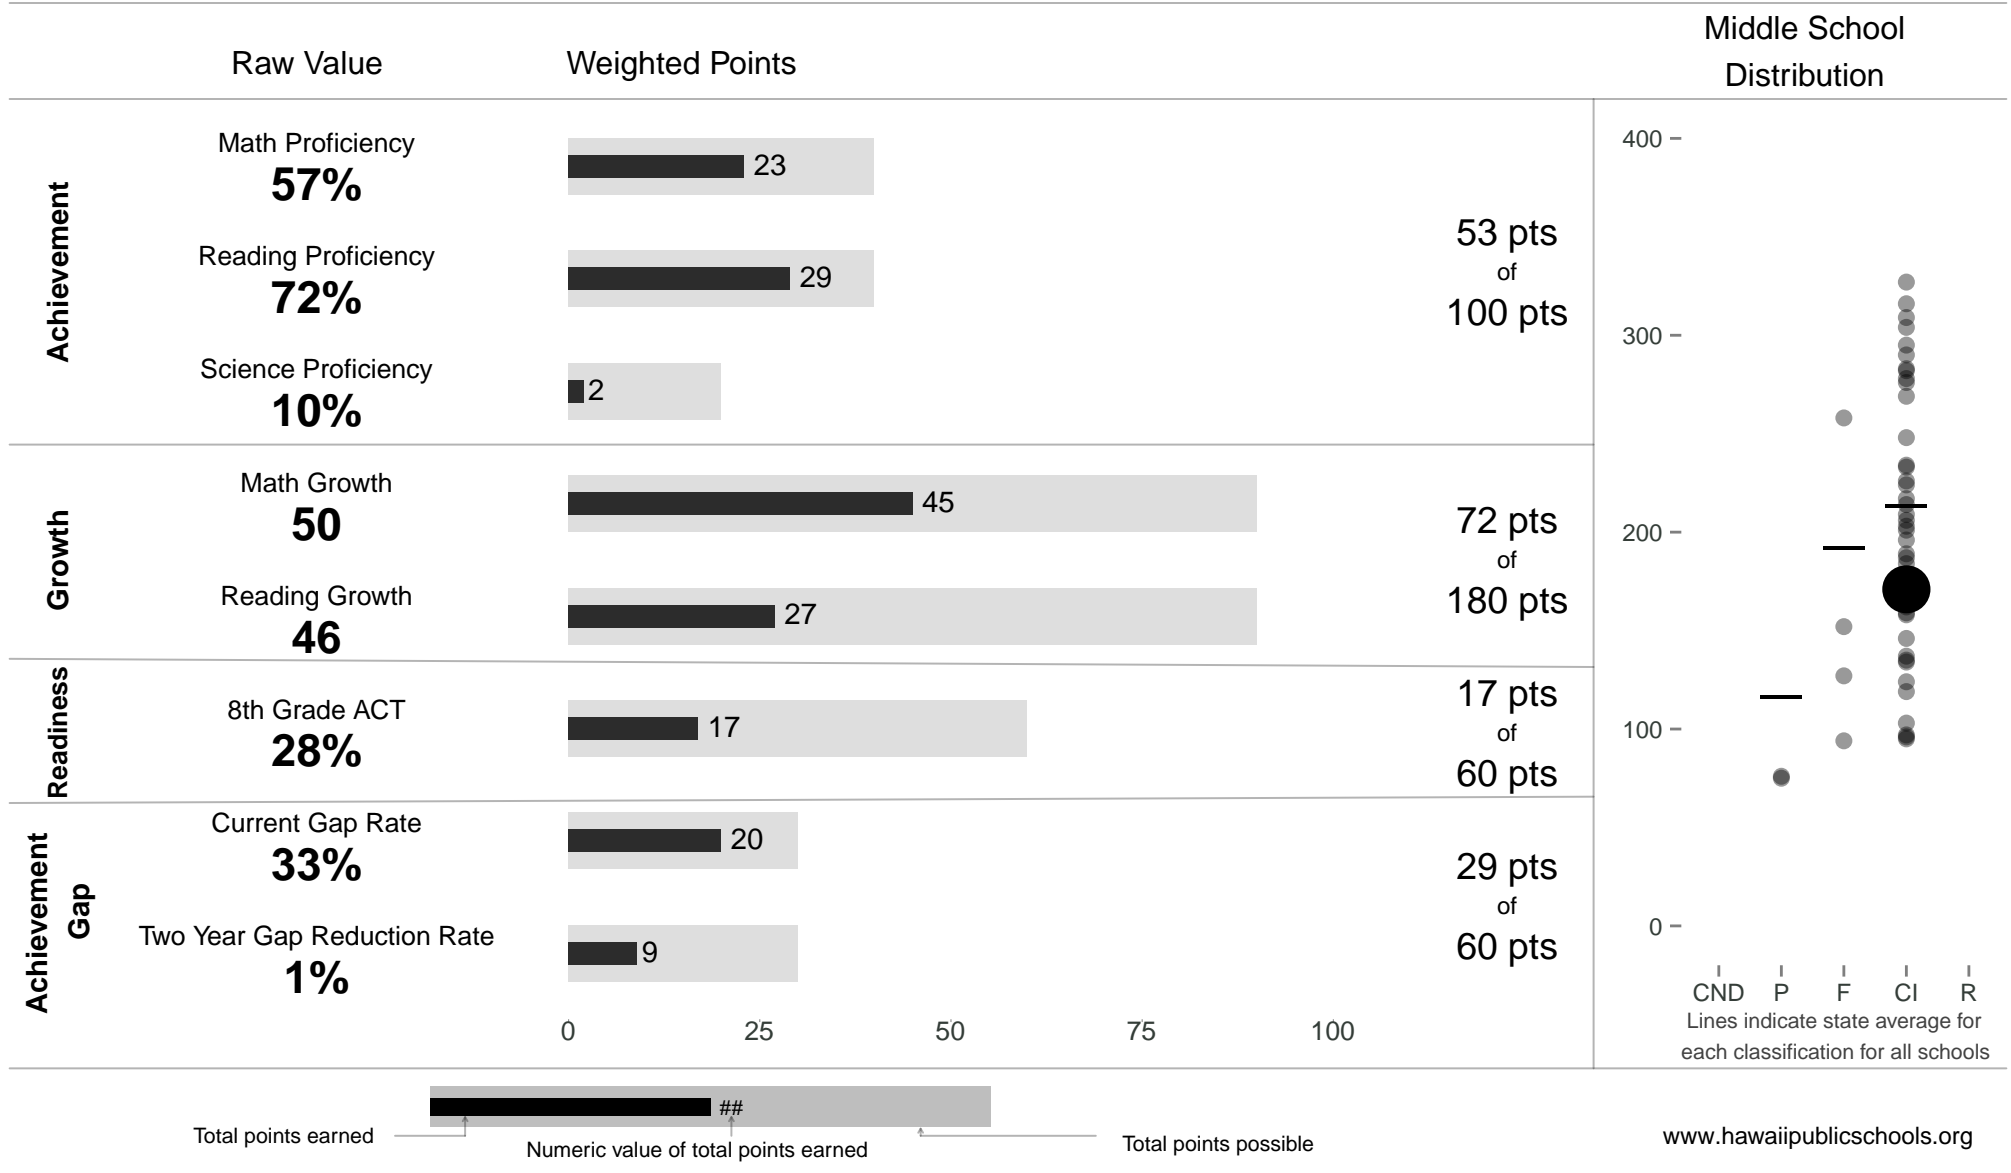

# Lokelani Intermediate

**171 points** of 400 points

School Year 2013–2014: Continuous Improvement

Trigger: None

School Year 2012–2013: Continuous Improvement

www.hawaiipublicschools.org

NOTE: Final display numbers are rounded, which may cause subtotals to appear to sum incorrectly. The total points value on the upper right is accurate.

Run Date: Thursday, September 11, 2014 – Final Run