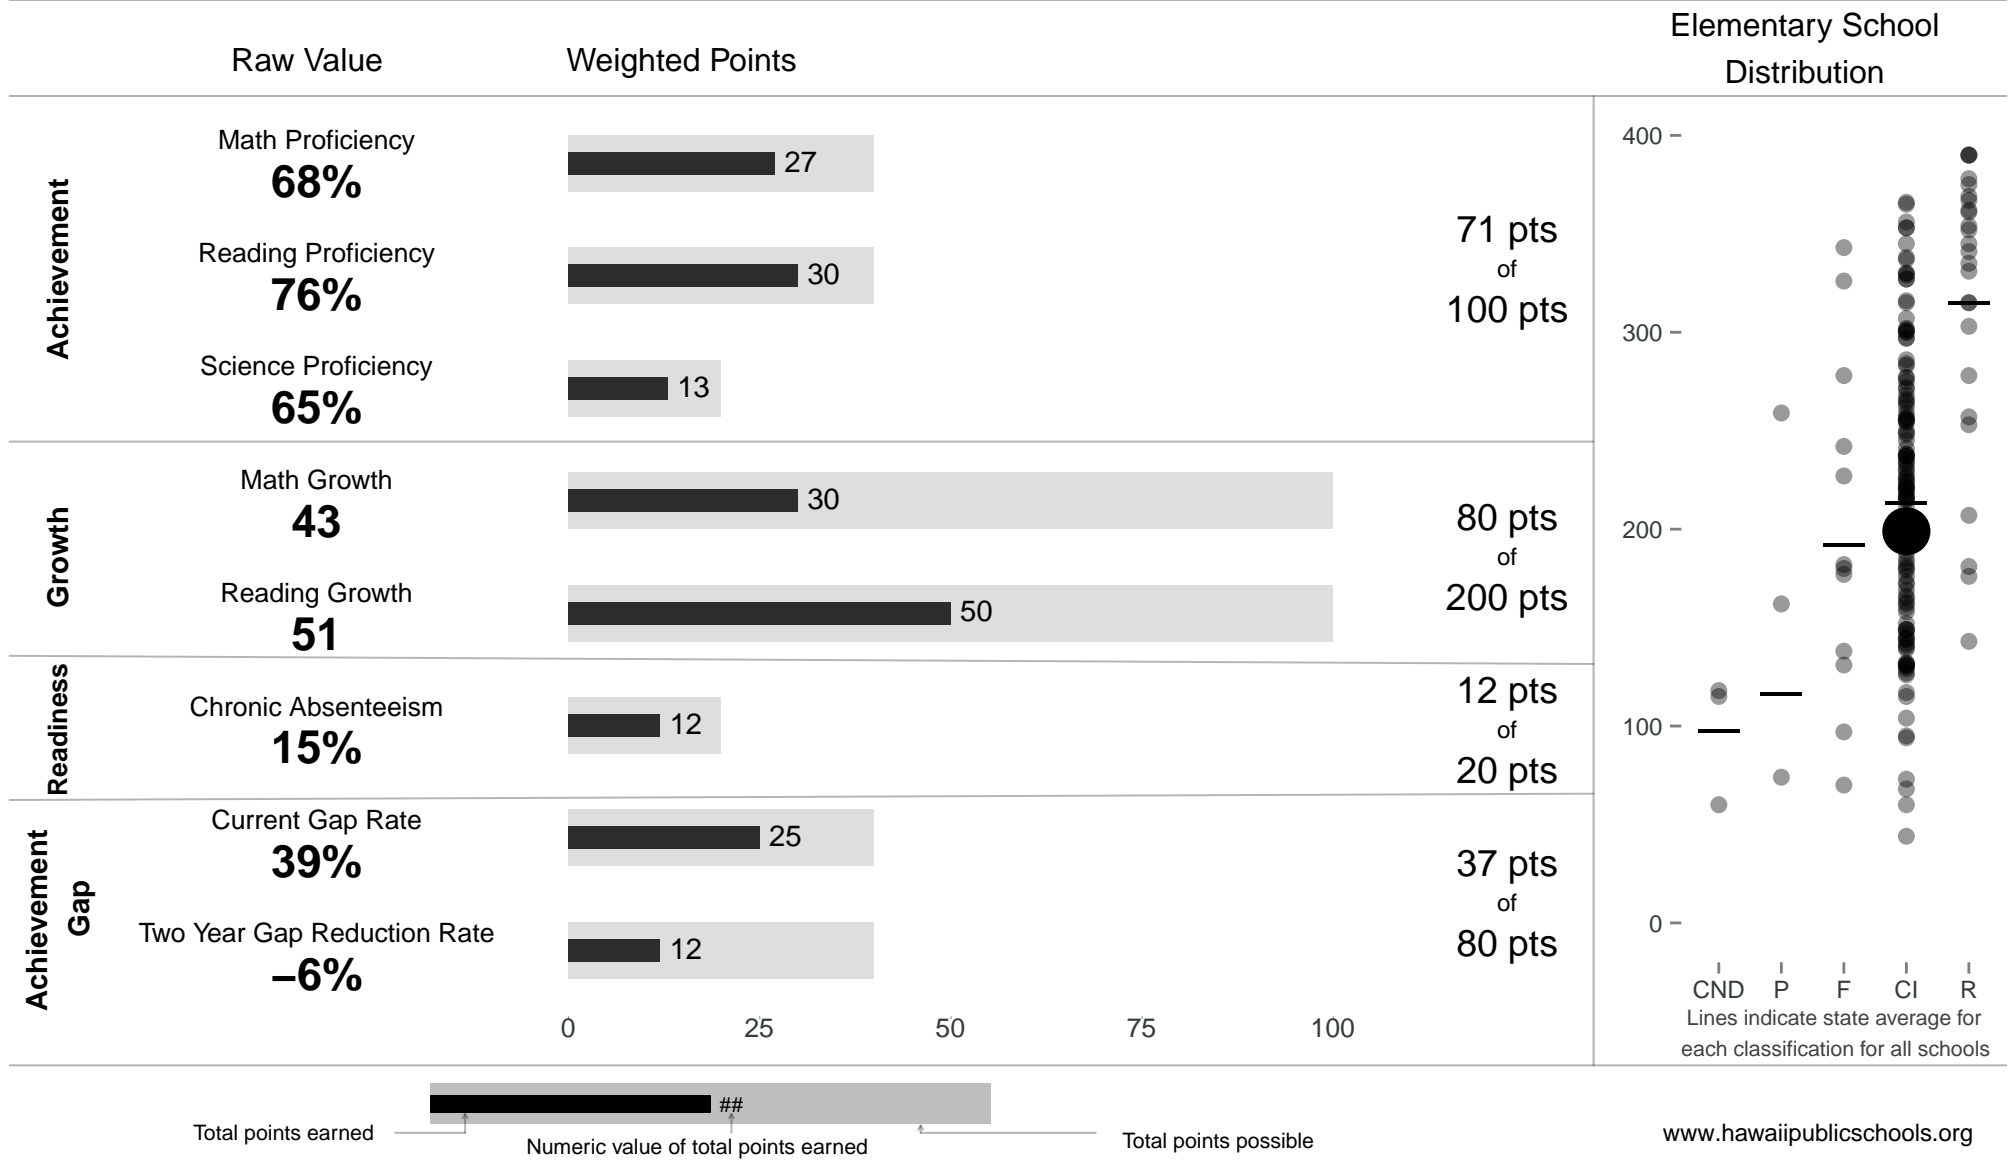

# Kamalii Elementary

**199 points** of 400 points

School Year 2013–2014: Continuous Improvement

Trigger: None

School Year 2012–2013: Continuous Improvement

www.hawaiipublicschools.org

NOTE: Final display numbers are rounded, which may cause subtotals to appear to sum incorrectly. The total points value on the upper right is accurate.

Run Date: Thursday, September 11, 2014 – Final Run