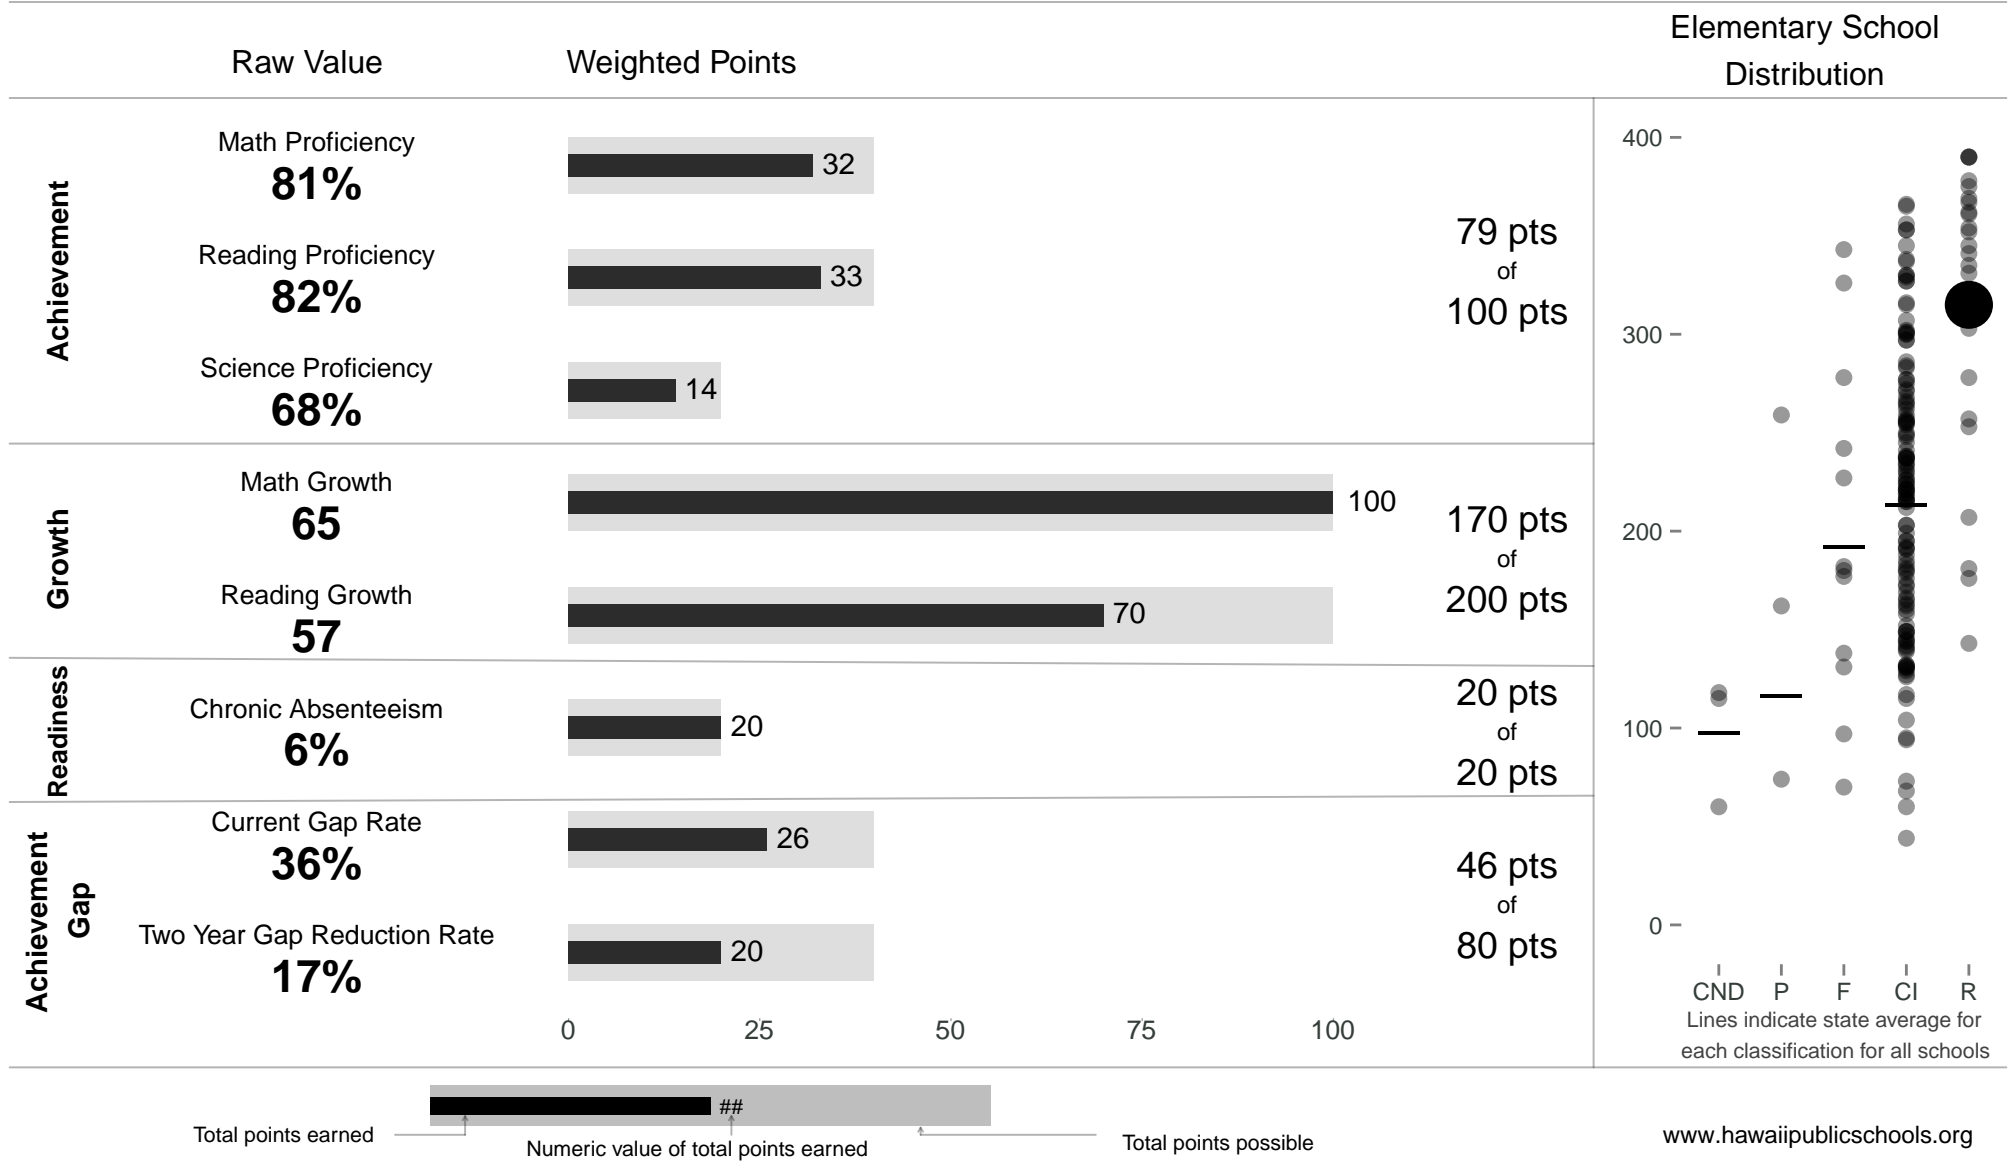

# Pomaikai Elementary

School Year 2013–2014: Recognition

School Year 2012–2013: Continuous Improvement

**315 points** of 400 points

Trigger: High–Progress

www.hawaiipublicschools.org

NOTE: Final display numbers are rounded, which may cause subtotals to appear to sum incorrectly. The total points value on the upper right is accurate.

Run Date: Thursday, September 11, 2014 – Final Run