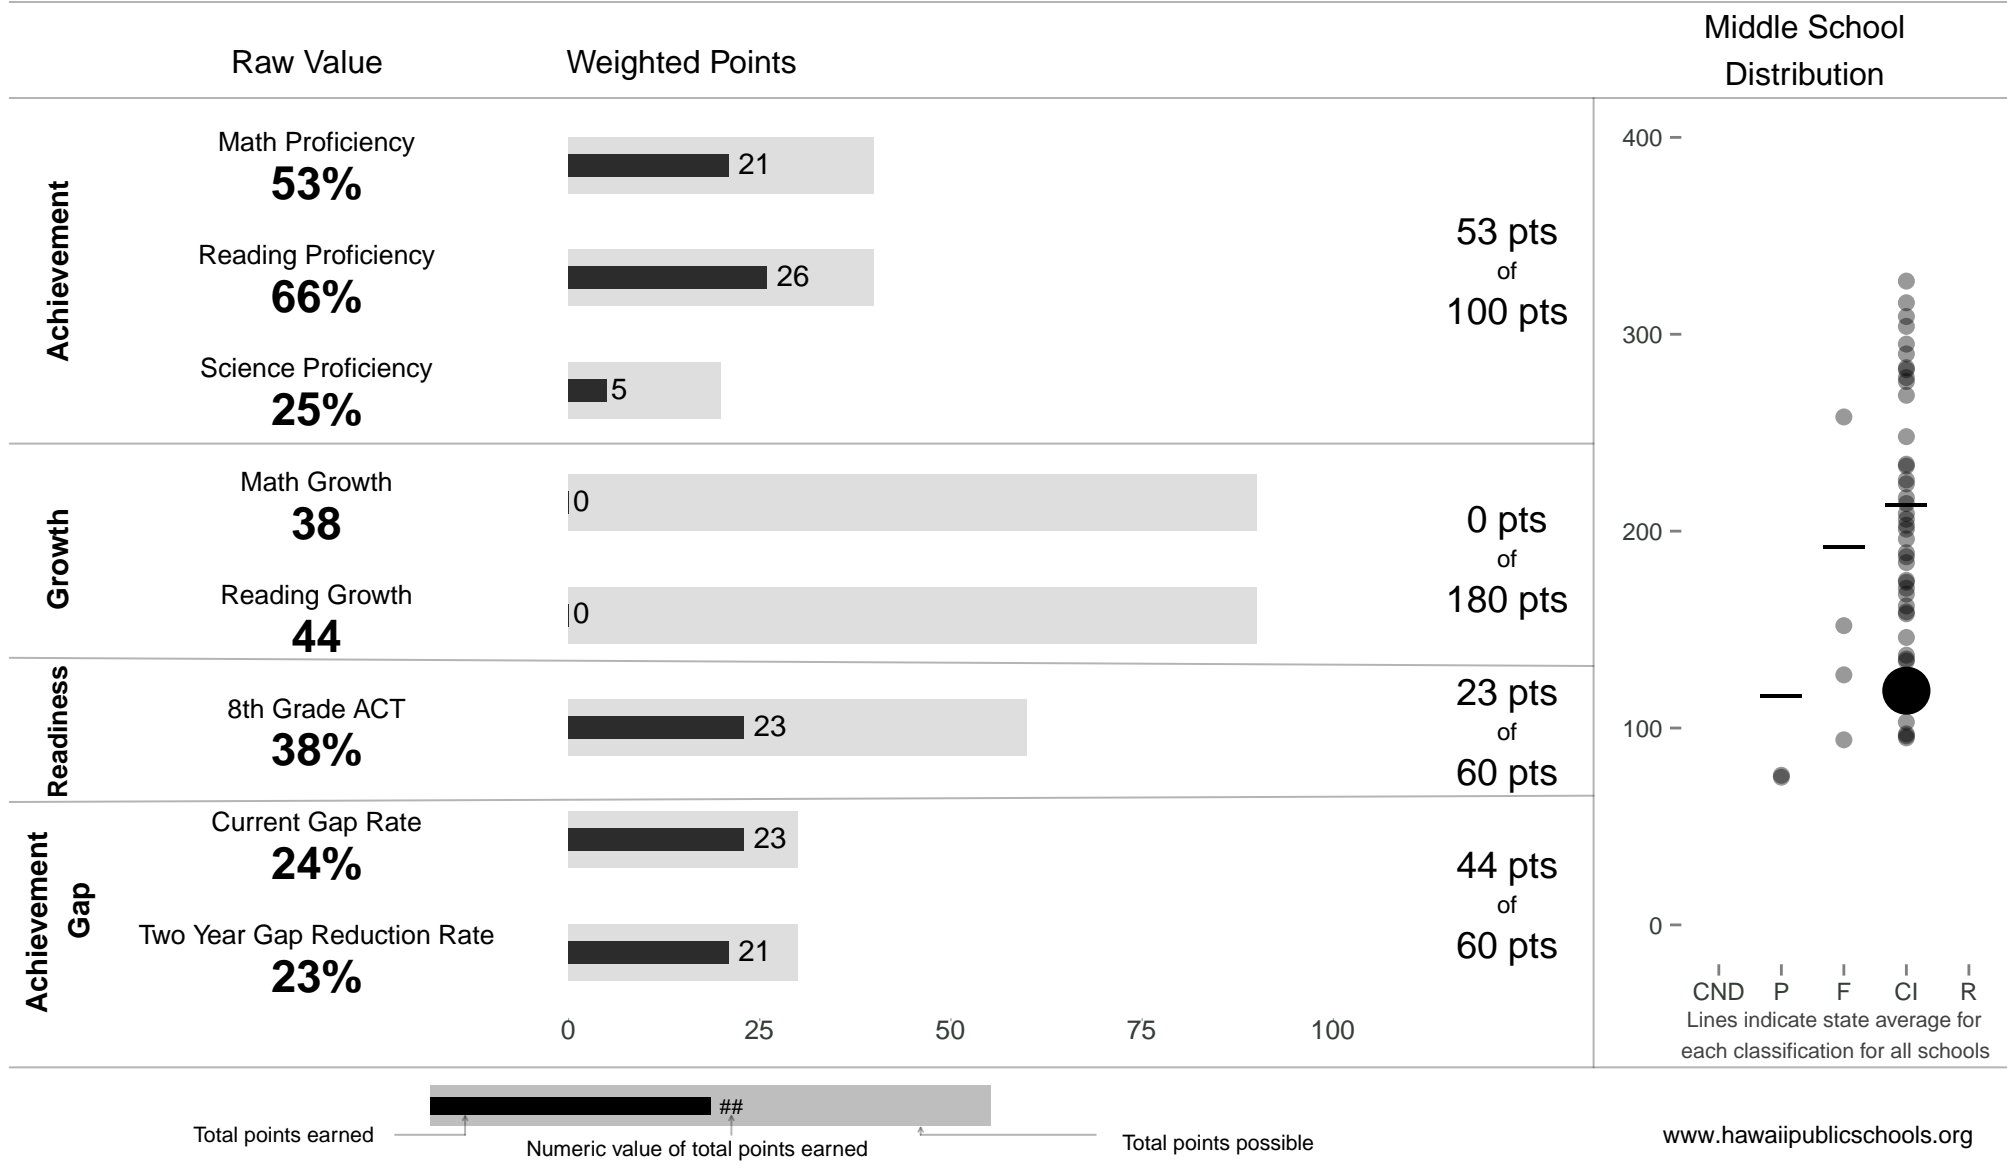

# Molokai Middle

**119 points** of 400 points

School Year 2013–2014: Continuous Improvement

Trigger: None

School Year 2012–2013: Continuous Improvement

NOTE: Final display numbers are rounded, which may cause subtotals to appear to sum incorrectly. The total points value on the upper right is accurate.