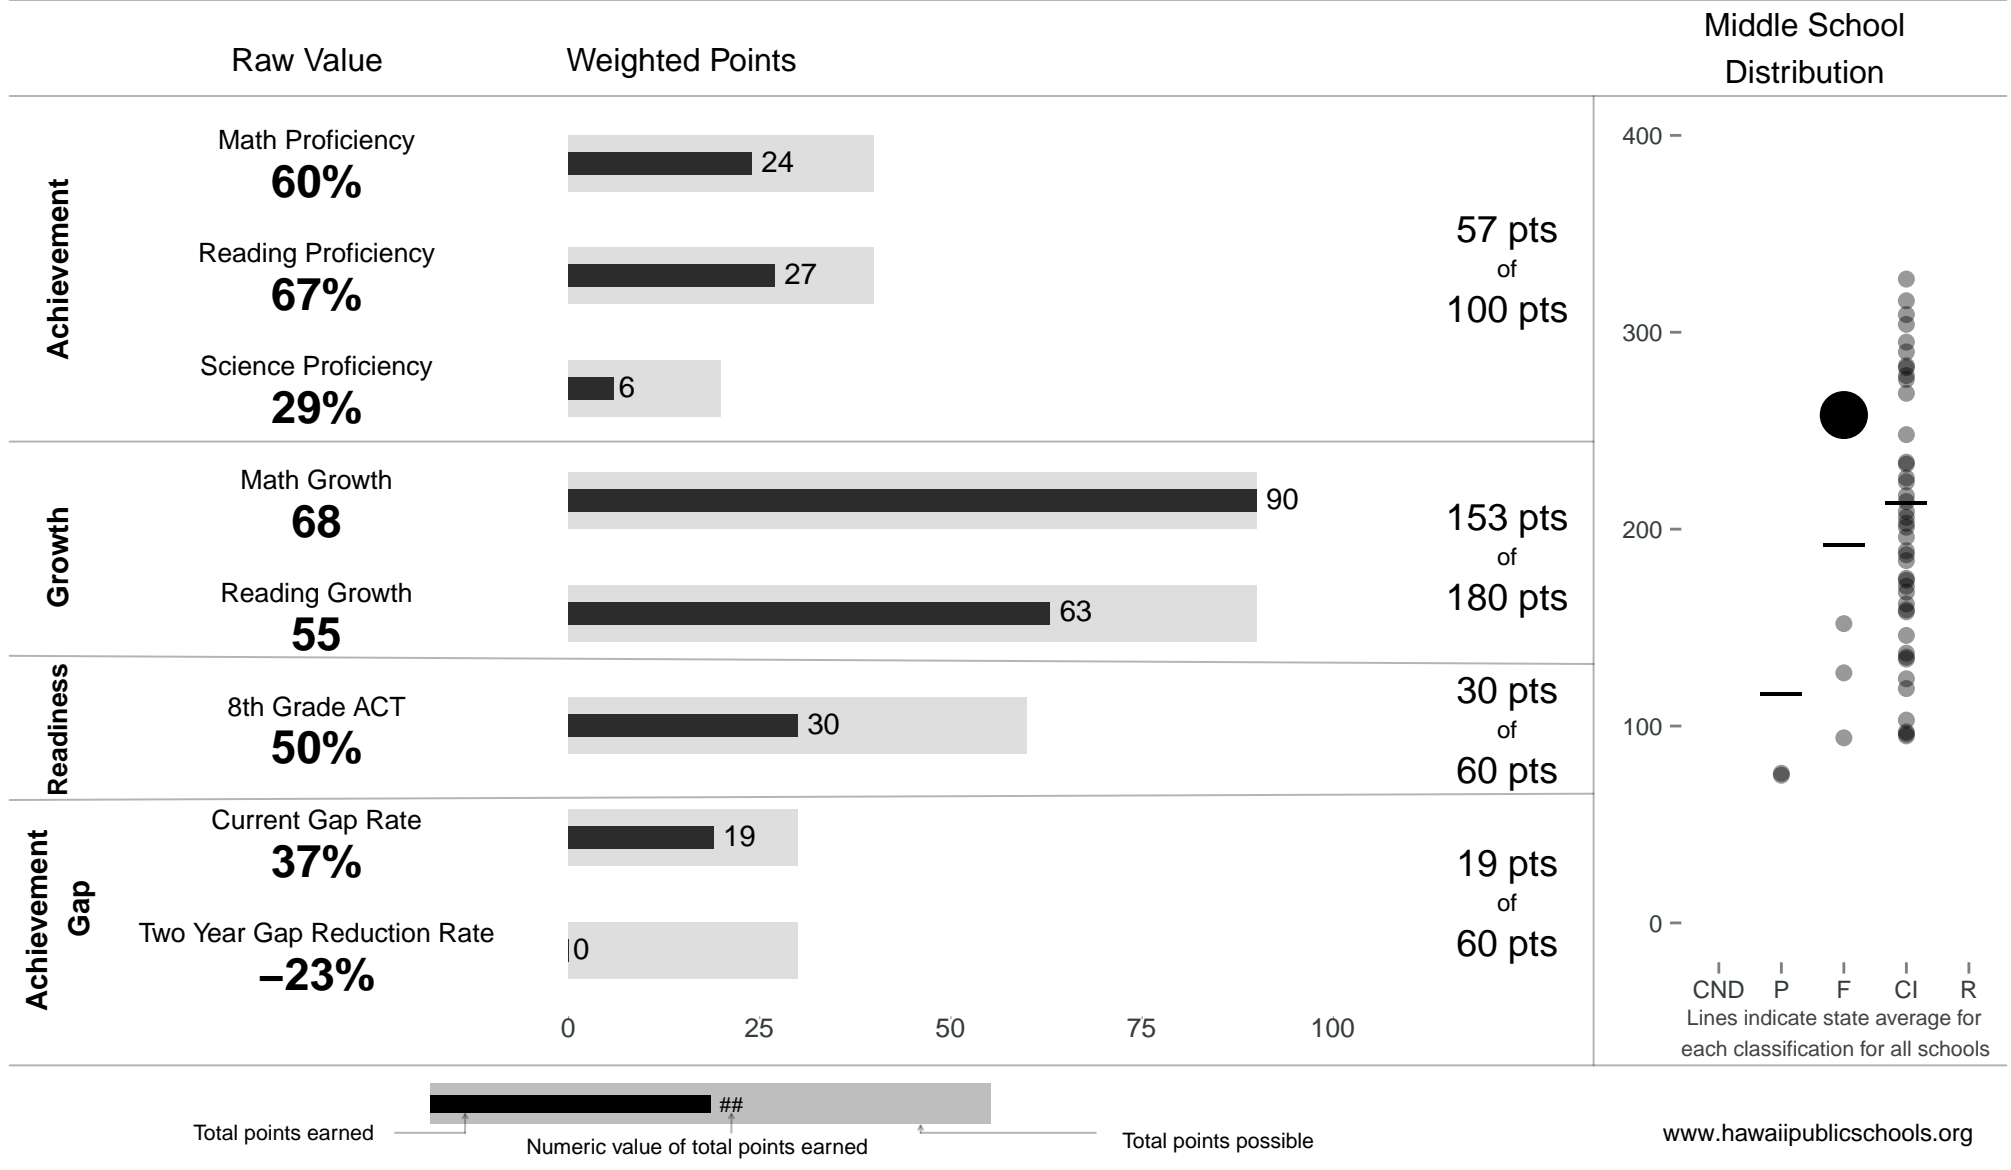

# Chiefess Kamakahelei Middle

**258 points** of 400 points

School Year 2013–2014: Focus

Trigger: Carry Over

School Year 2012–2013: Focus

NOTE: Final display numbers are rounded, which may cause subtotals to appear to sum incorrectly. The total points value on the upper right is accurate.

Run Date: Thursday, September 11, 2014 – Final Run