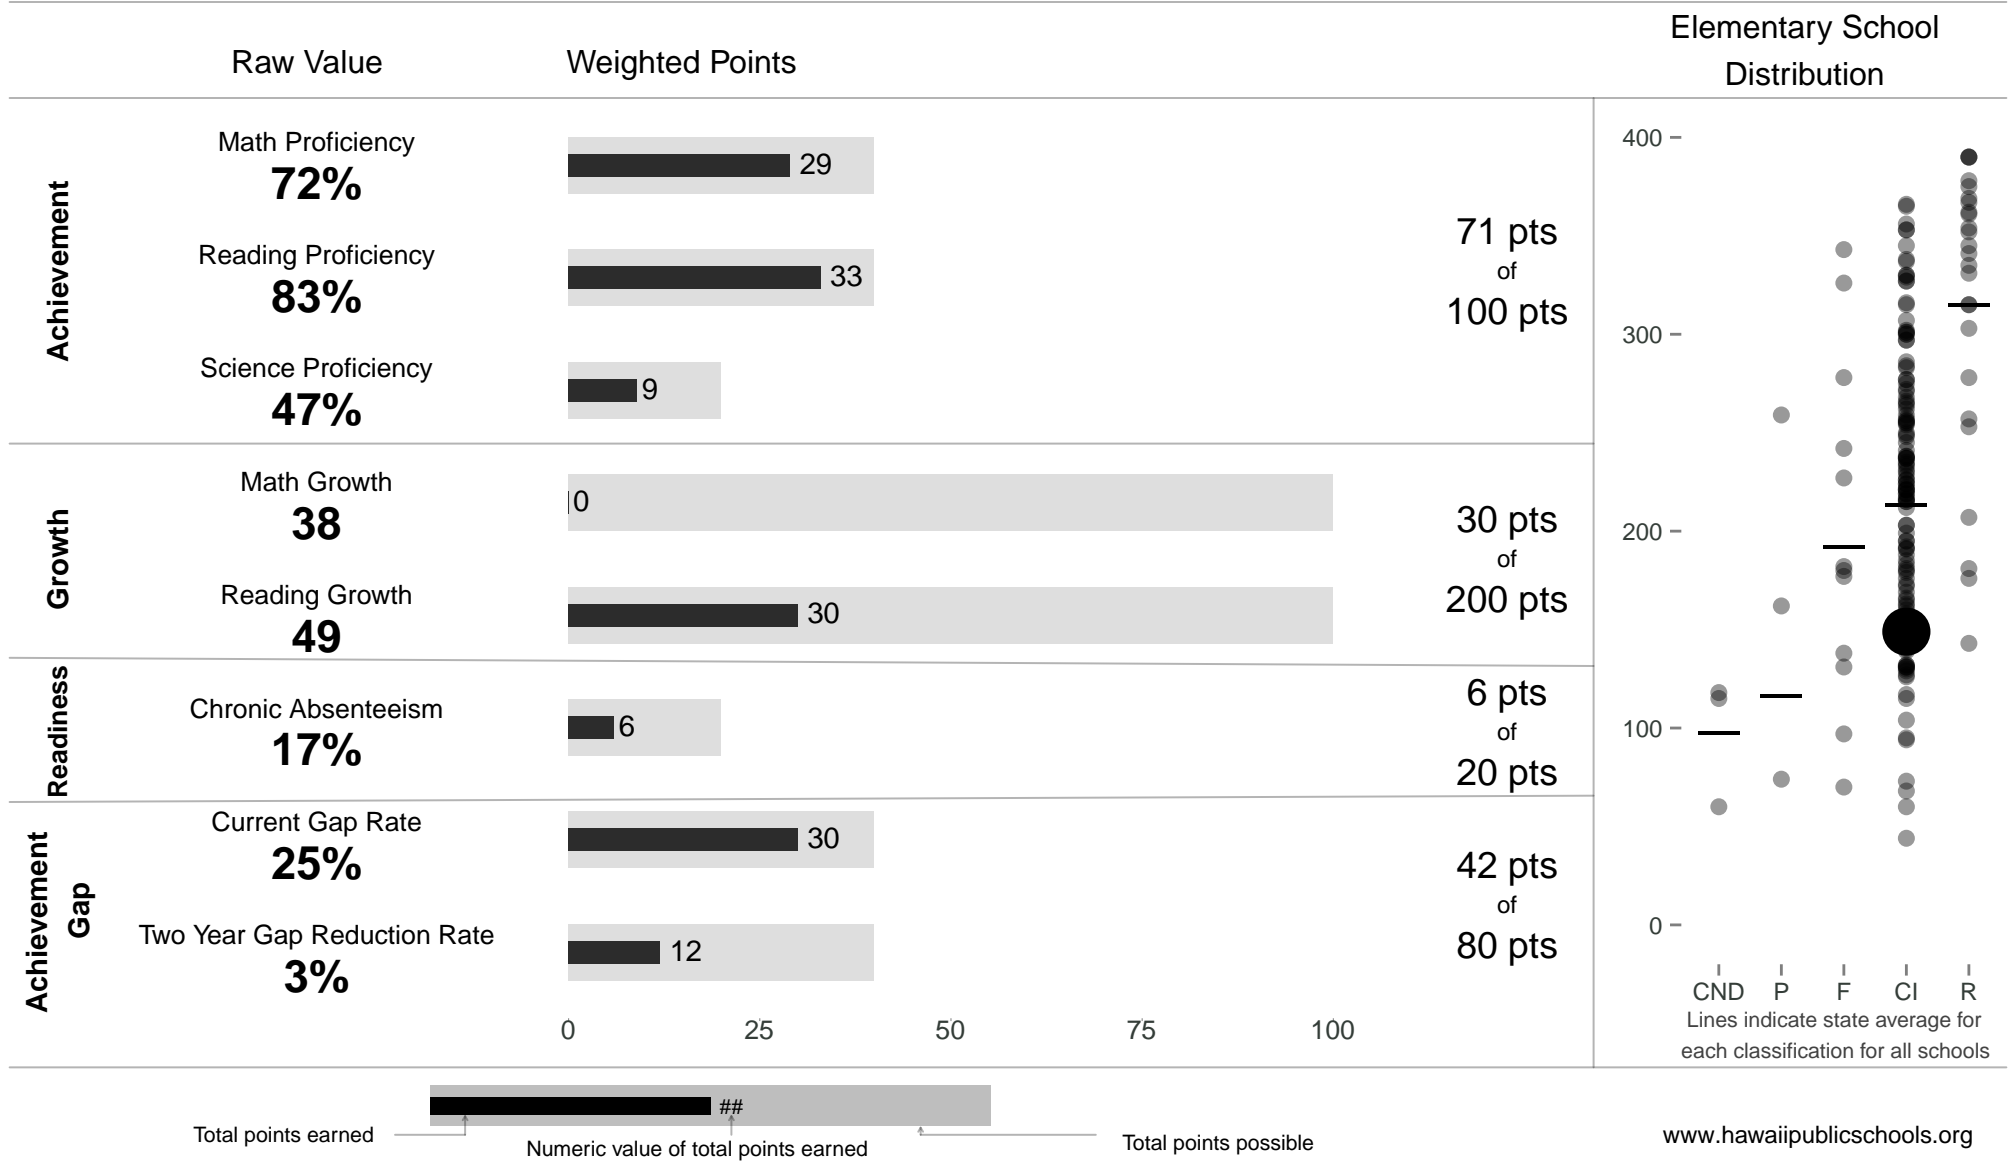

Hanalei Elementary

149 points of 400 points

School Year 2013–2014: Continuous Improvement

Trigger: None

School Year 2012–2013: Continuous Improvement

www.hawaiipublicschools.org

NOTE: Final display numbers are rounded, which may cause subtotals to appear to sum incorrectly. The total points value on the upper right is accurate.

Run Date: Thursday, September 11, 2014 – Final Run