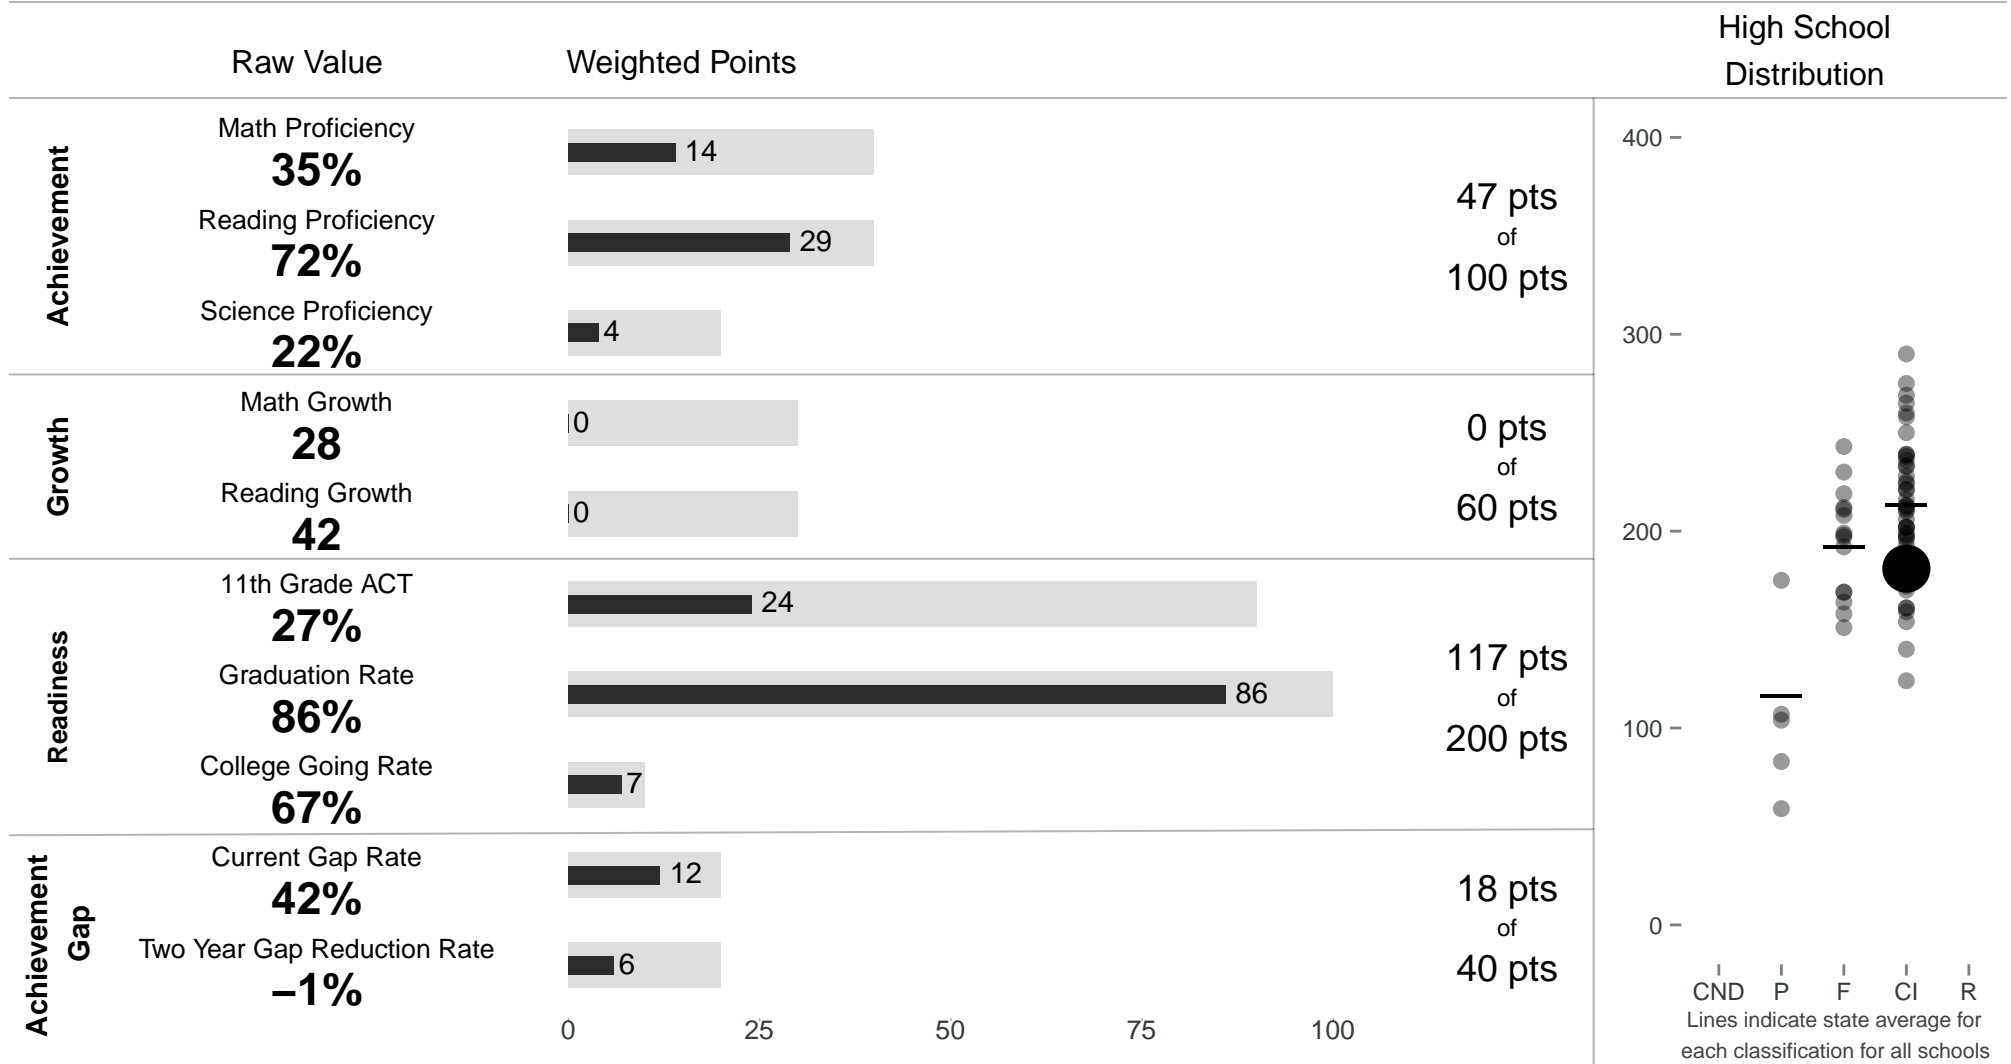

Waimea High

181 points of 400 points

School Year 2013–2014: Continuous Improvement

Trigger: None

School Year 2012–2013: Continuous Improvement

www.hawaiipublicschools.org

NOTE: Final display numbers are rounded, which may cause subtotals to appear to sum incorrectly. The total points value on the upper right is accurate.

Run Date: Thursday, September 11, 2014 – Final Run