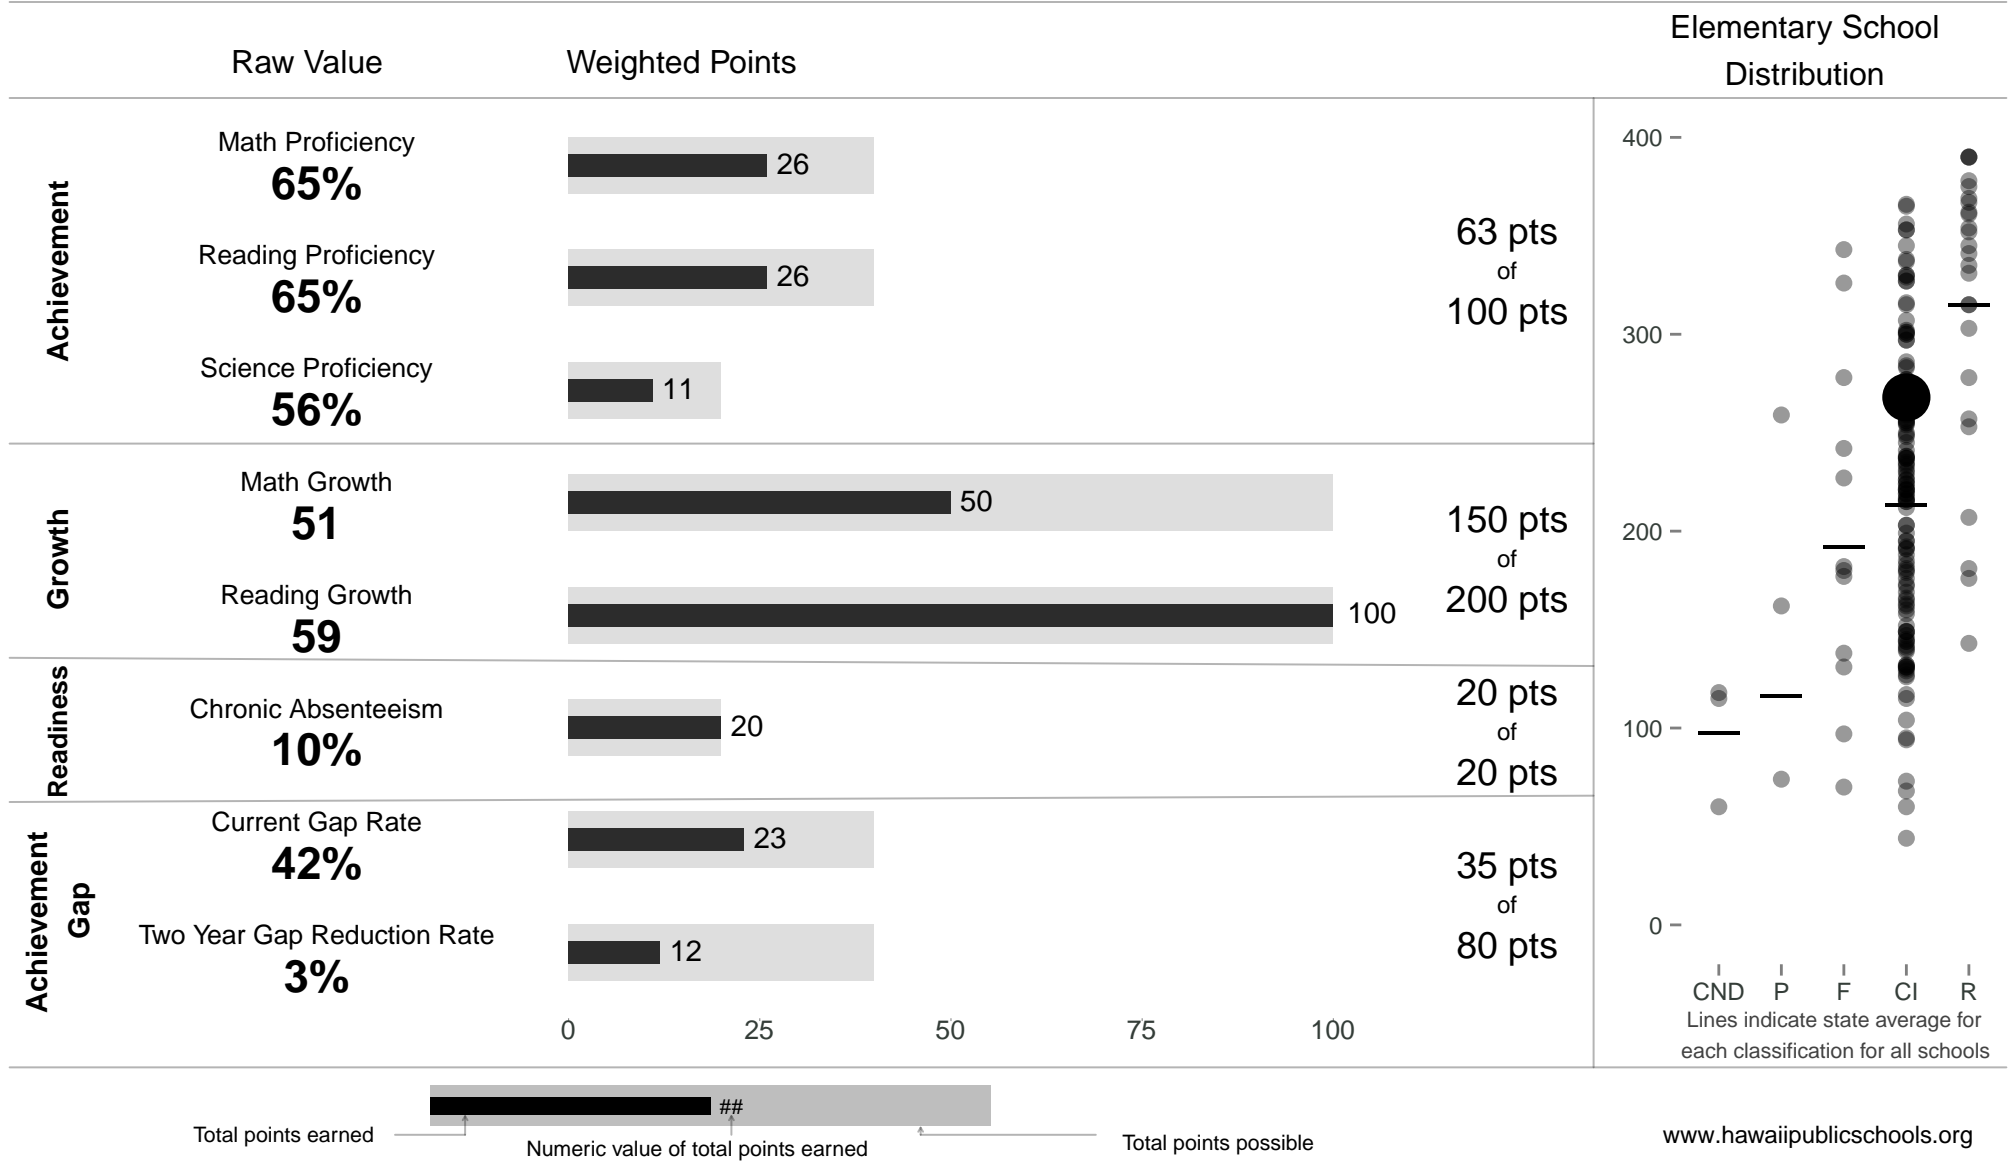

Elsie H. Wilcox Elementary

268 points of 400 points

School Year 2013–2014: Continuous Improvement

Trigger: None

School Year 2012–2013: Continuous Improvement

NOTE: Final display numbers are rounded, which may cause subtotals to appear to sum incorrectly. The total points value on the upper right is accurate.