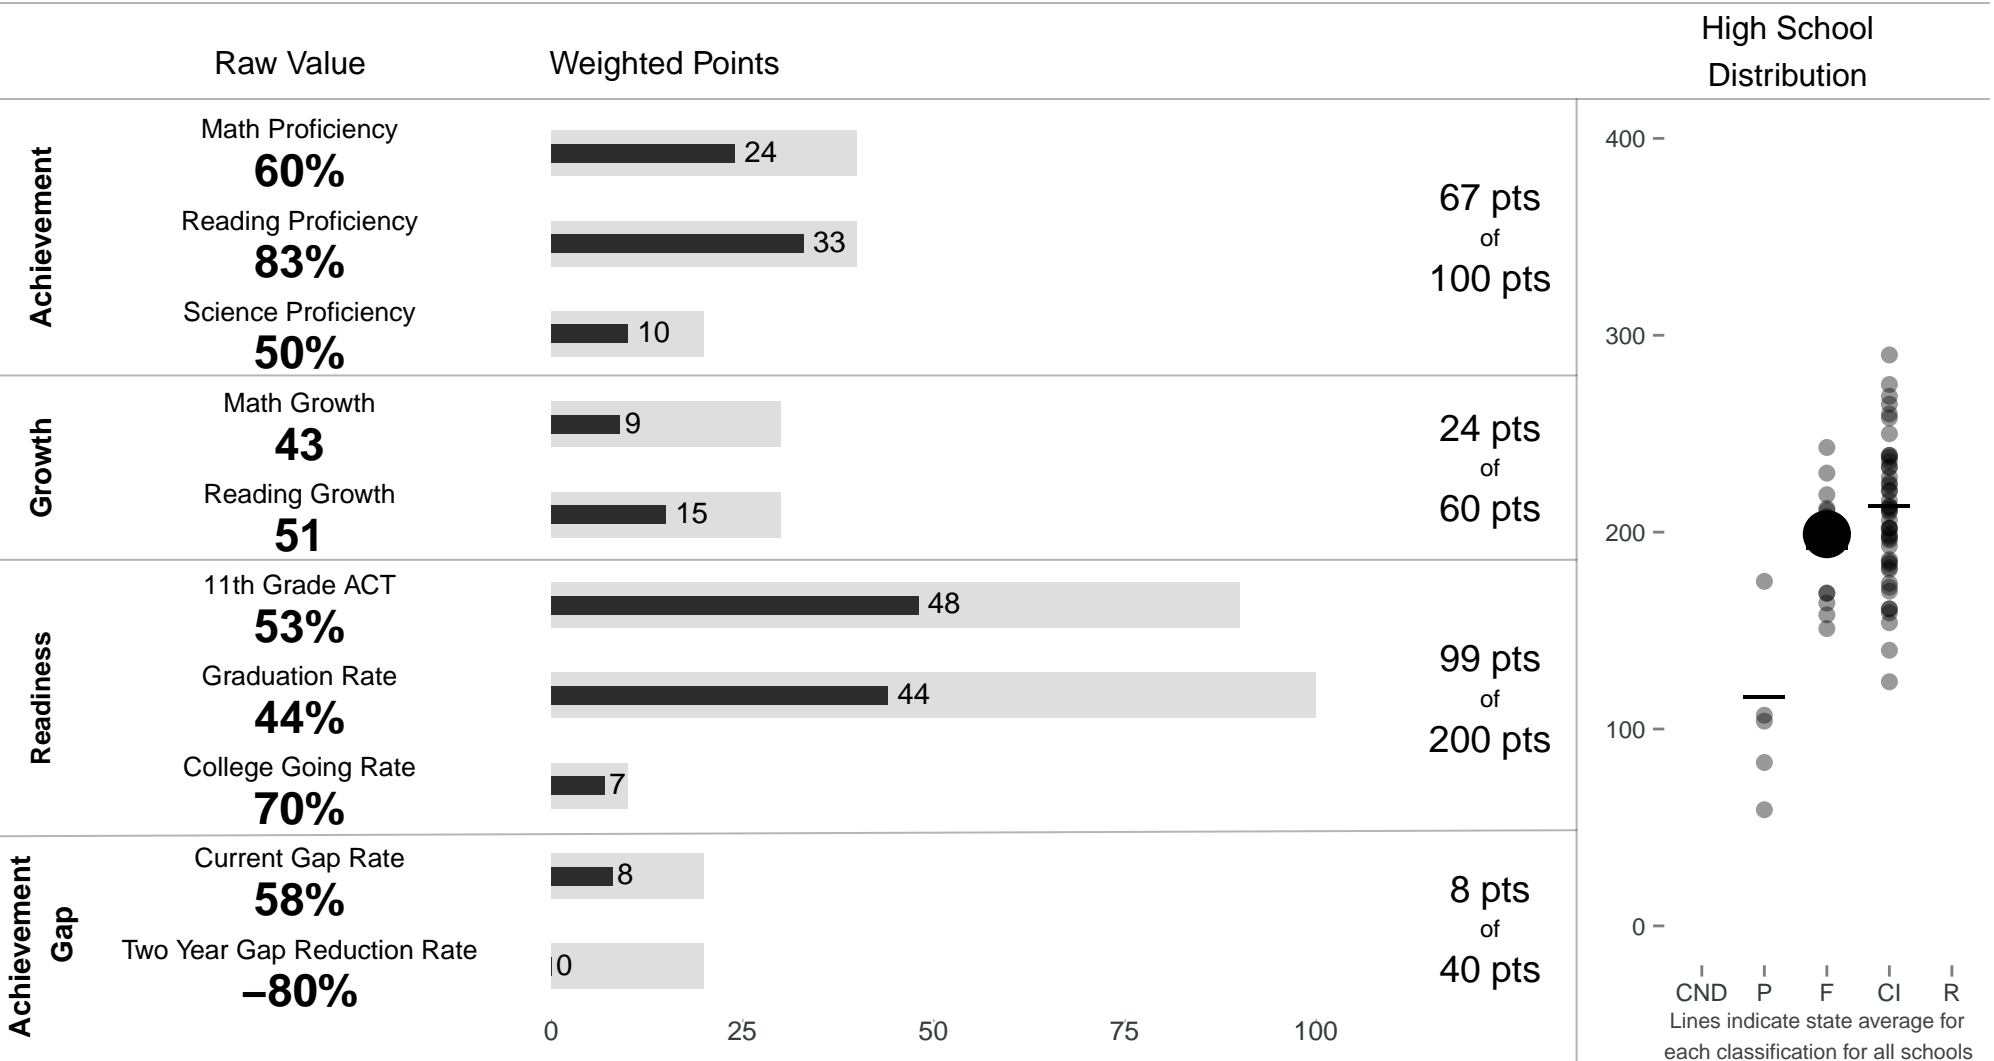

Hawaii Technology Academy PCS

199 points of 400 points

School Year 2013–2014: Focus

Trigger: Carry Over

www.hawaiipublicschools.org

NOTE: Final display numbers are rounded, which may cause subtotals to appear to sum incorrectly. The total points value on the upper right is accurate.

Run Date: Thursday, September 11, 2014 – Final Run