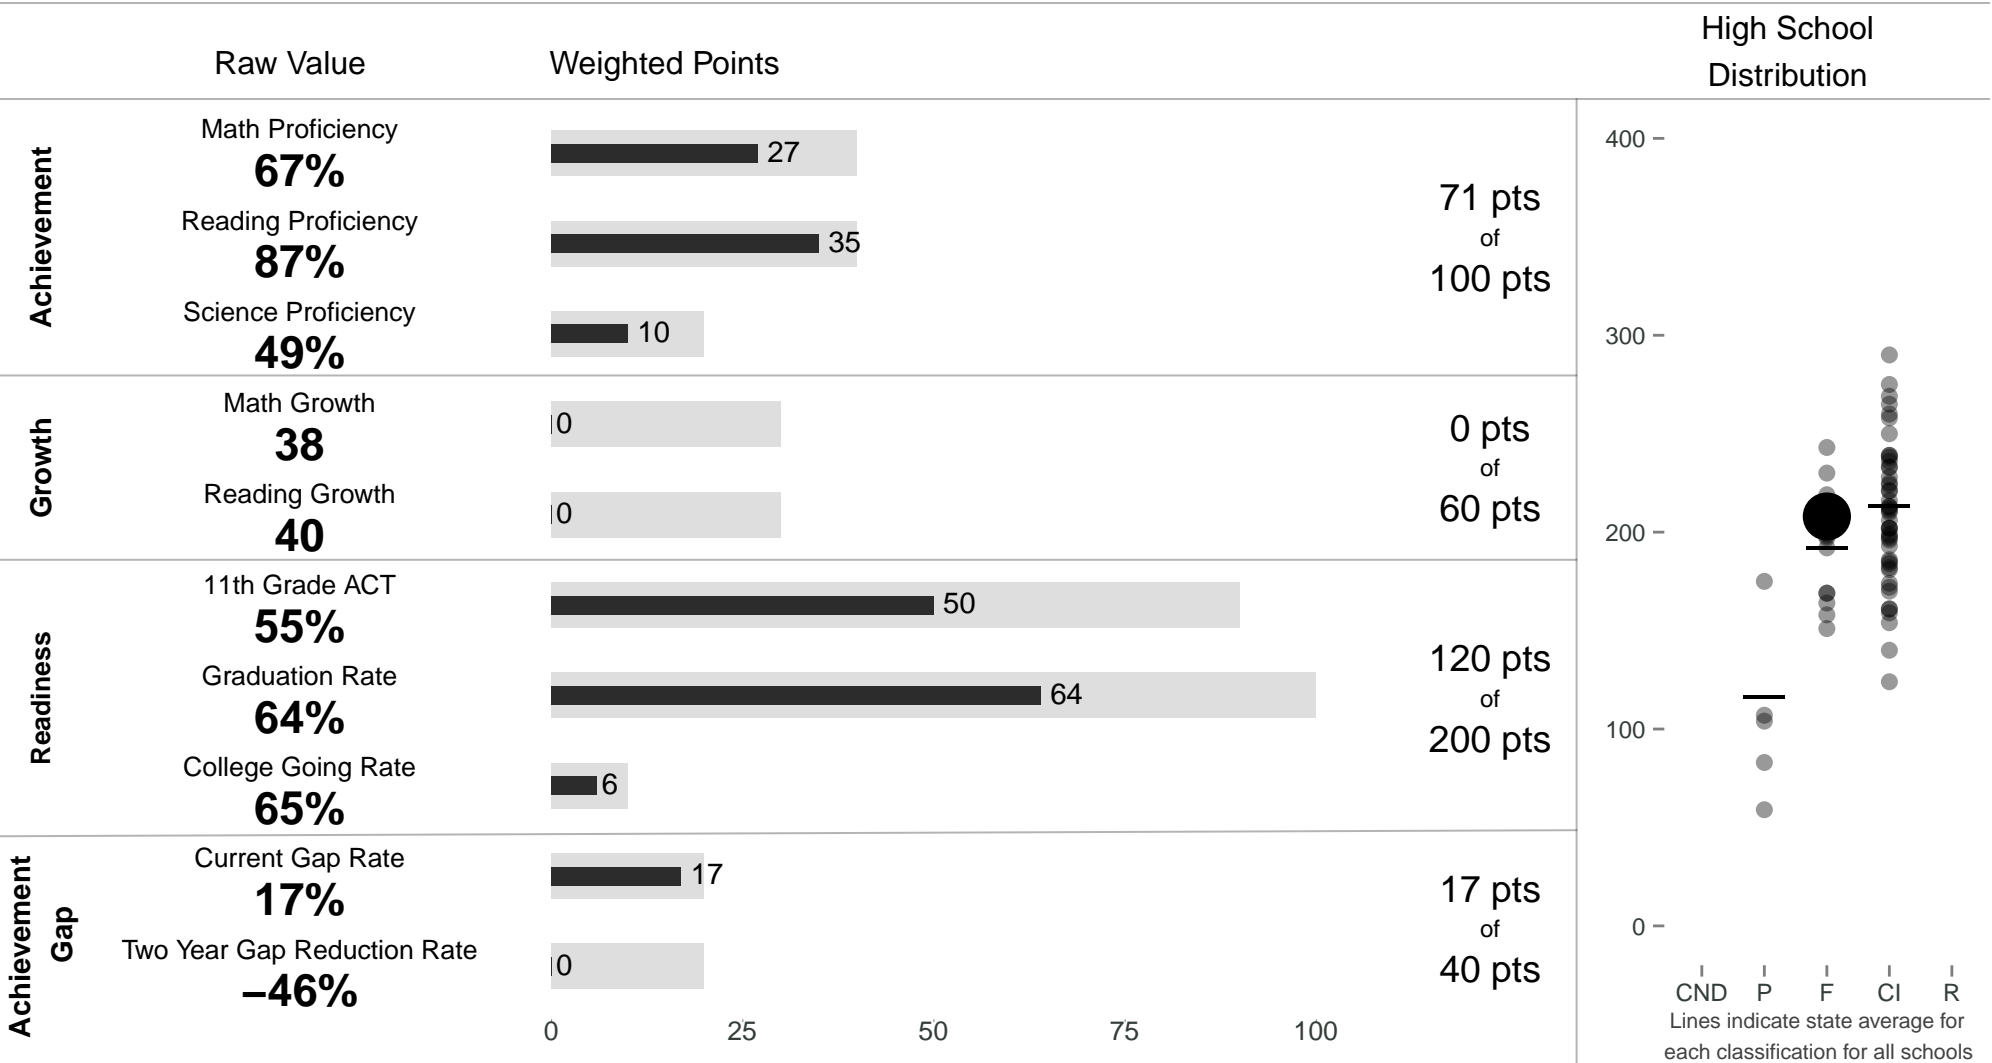

Kihei Charter School

208 points of 400 points

School Year 2013–2014: Focus

Trigger: Carry Over

www.hawaiipublicschools.org

NOTE: Final display numbers are rounded, which may cause subtotals to appear to sum incorrectly. The total points value on the upper right is accurate.

Run Date: Thursday, September 11, 2014 – Final Run