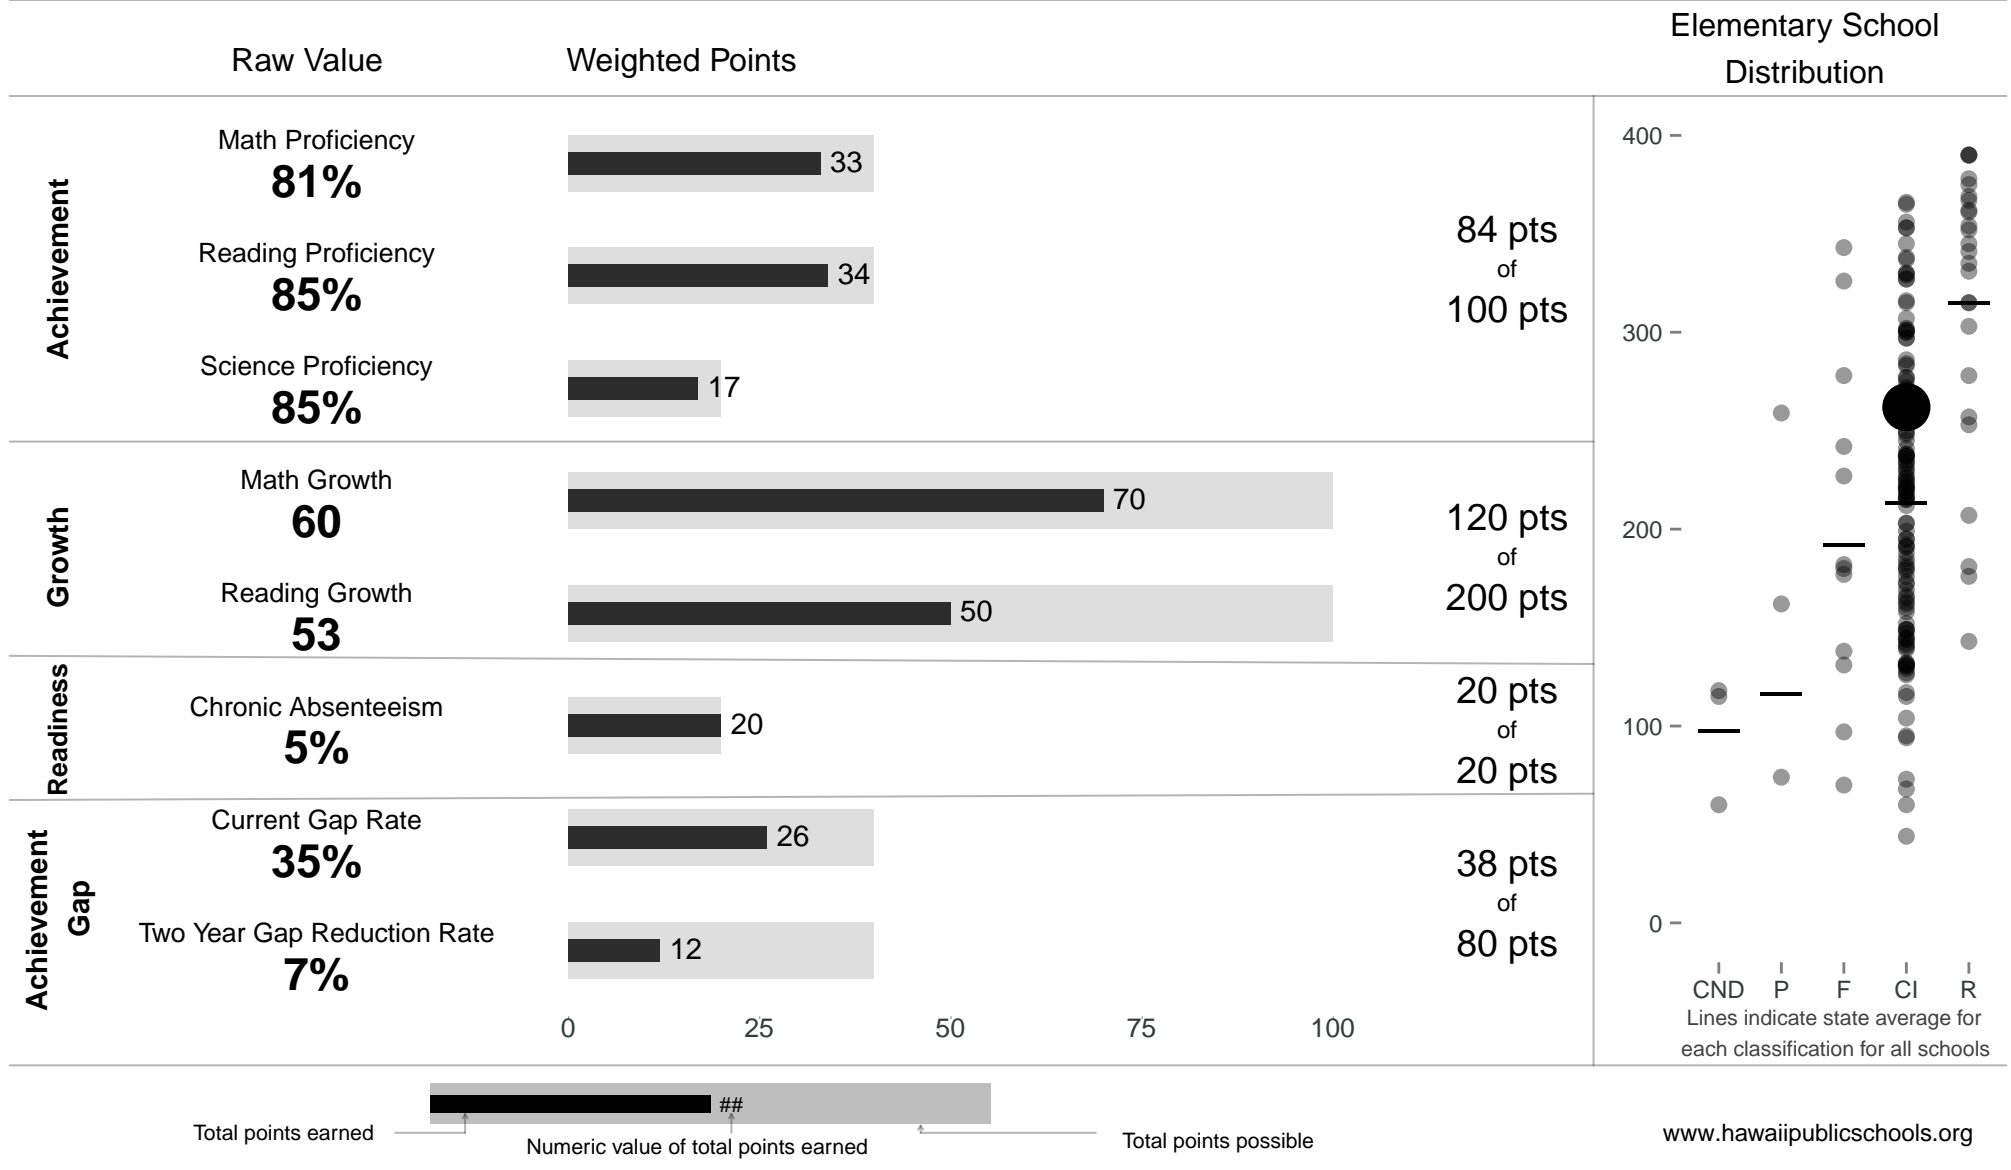

# Aina Haina Elementary

**262 points** of 400 points

School Year 2013–2014: Continuous Improvement

Trigger: None

School Year 2012–2013: Continuous Improvement

NOTE: Final display numbers are rounded, which may cause subtotals to appear to sum incorrectly. The total points value on the upper right is accurate.