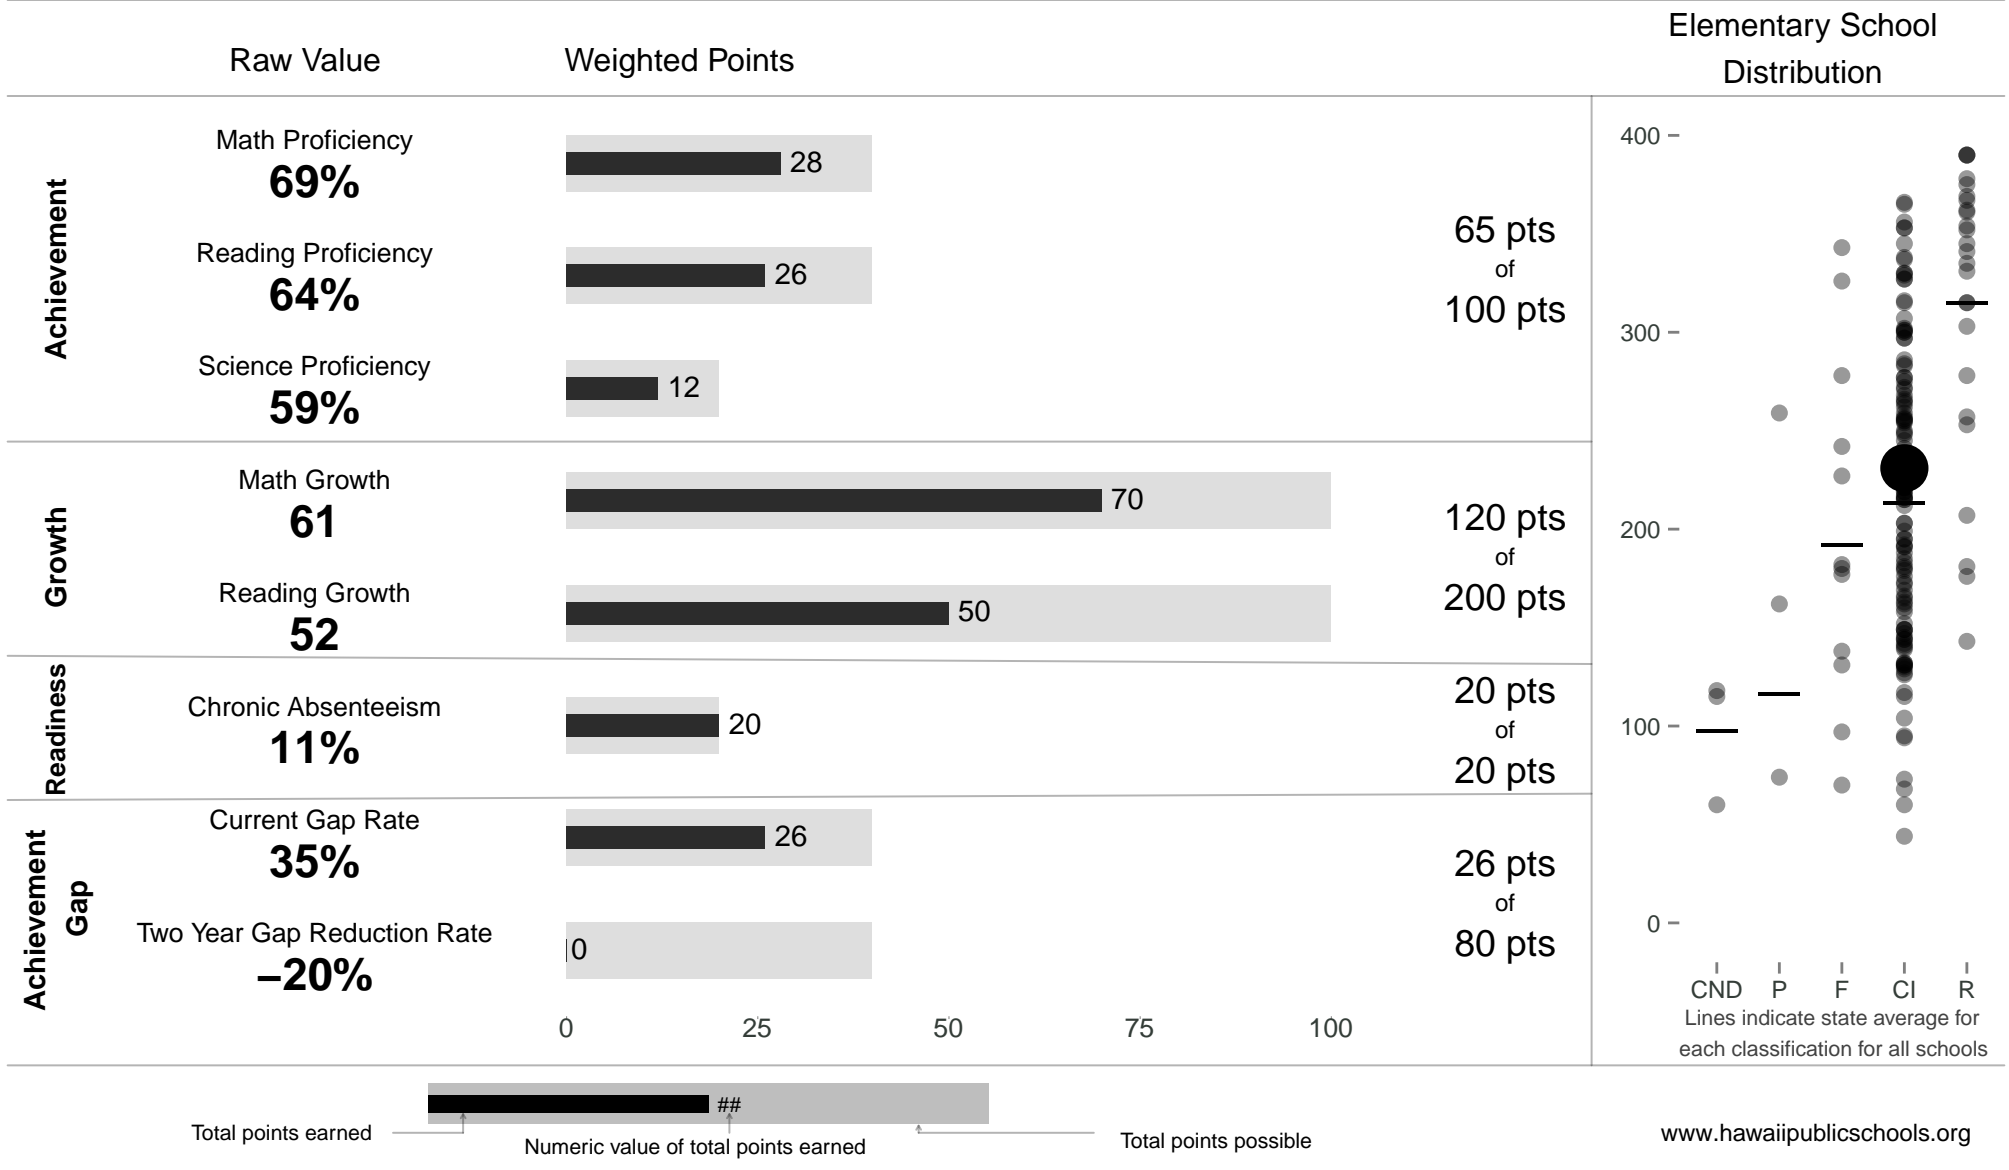

Ala Wai Elementary

231 points of 400 points

School Year 2013–2014: Continuous Improvement

Trigger: None

School Year 2012–2013: Continuous Improvement

www.hawaiipublicschools.org

NOTE: Final display numbers are rounded, which may cause subtotals to appear to sum incorrectly. The total points value on the upper right is accurate.

Run Date: Thursday, September 11, 2014 – Final Run