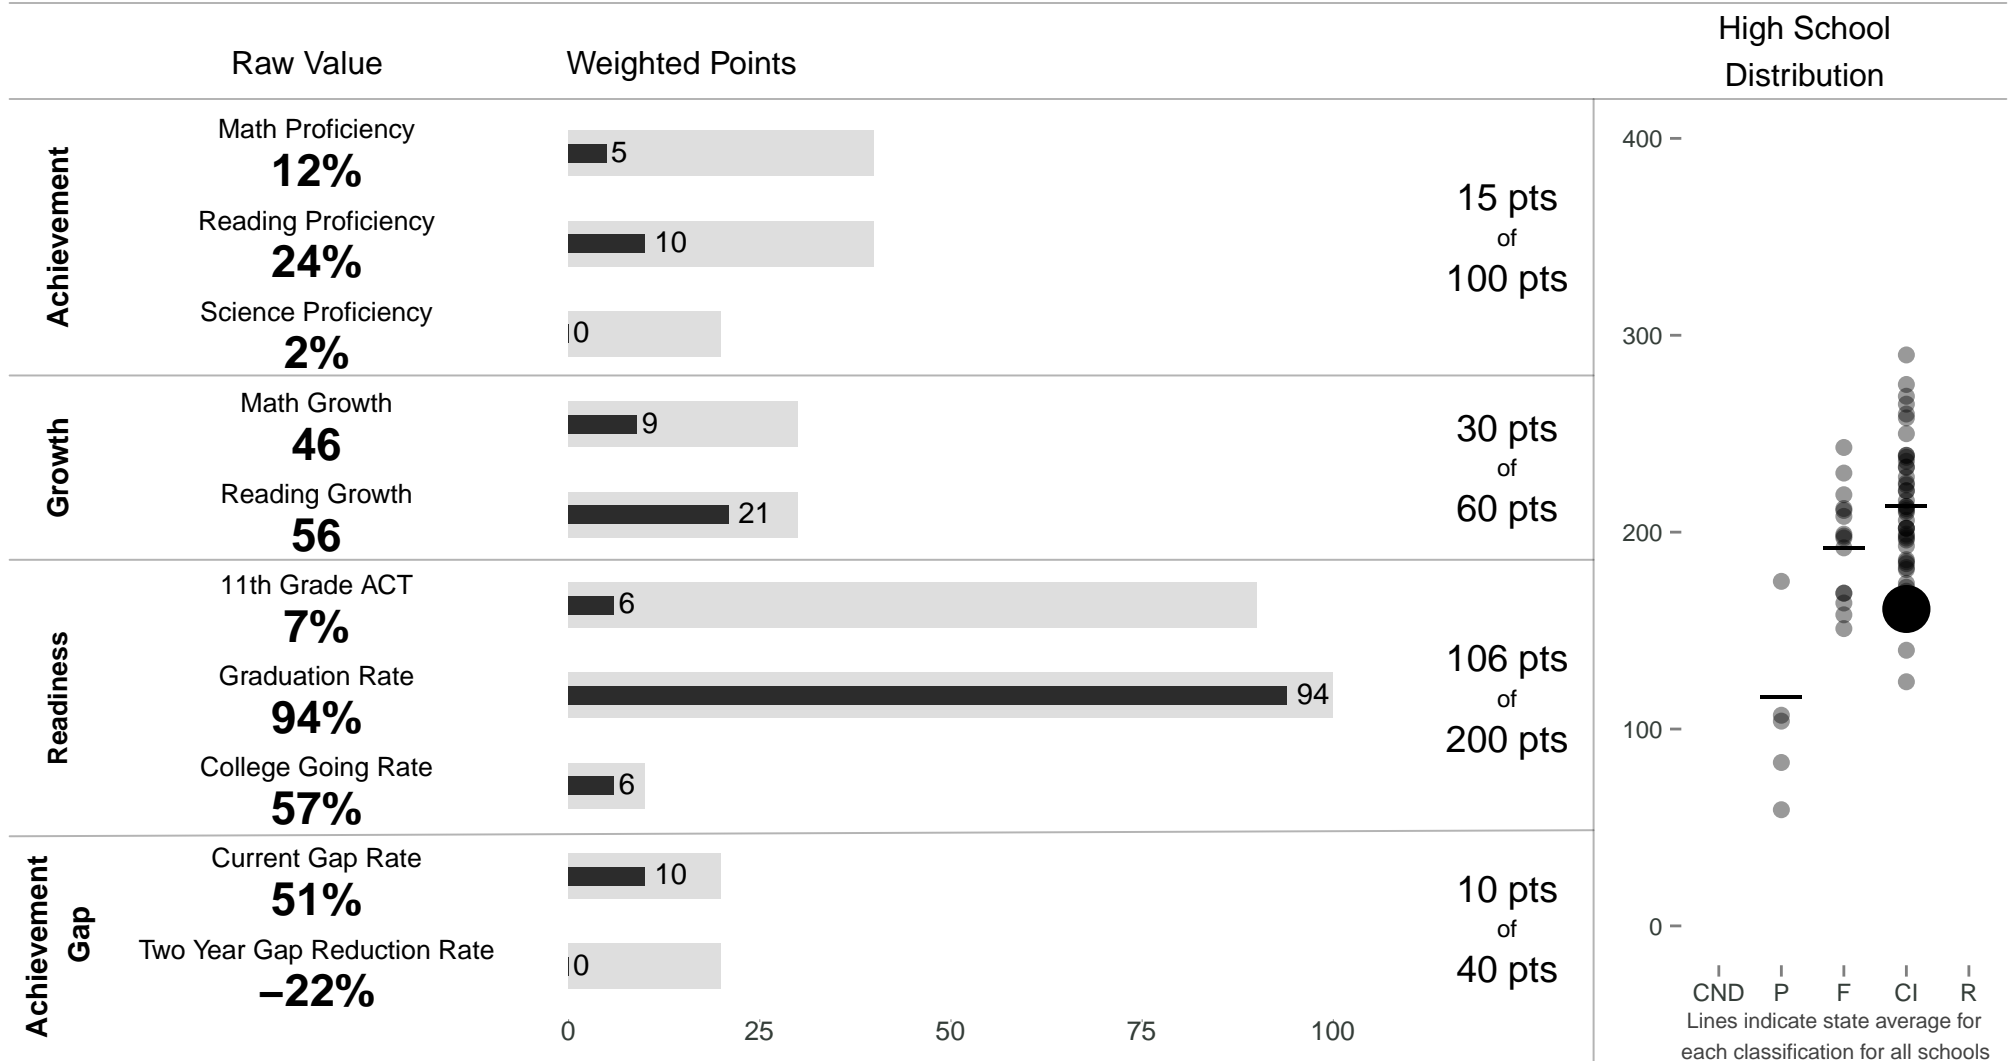

Kula Kaiapuni O Anuenue

161 points of 400 points

School Year 2013–2014: Continuous Improvement

Trigger: None

School Year 2012–2013: Continuous Improvement

www.hawaiipublicschools.org

NOTE: Final display numbers are rounded, which may cause subtotals to appear to sum incorrectly. The total points value on the upper right is accurate.

Run Date: Thursday, September 11, 2014 – Final Run