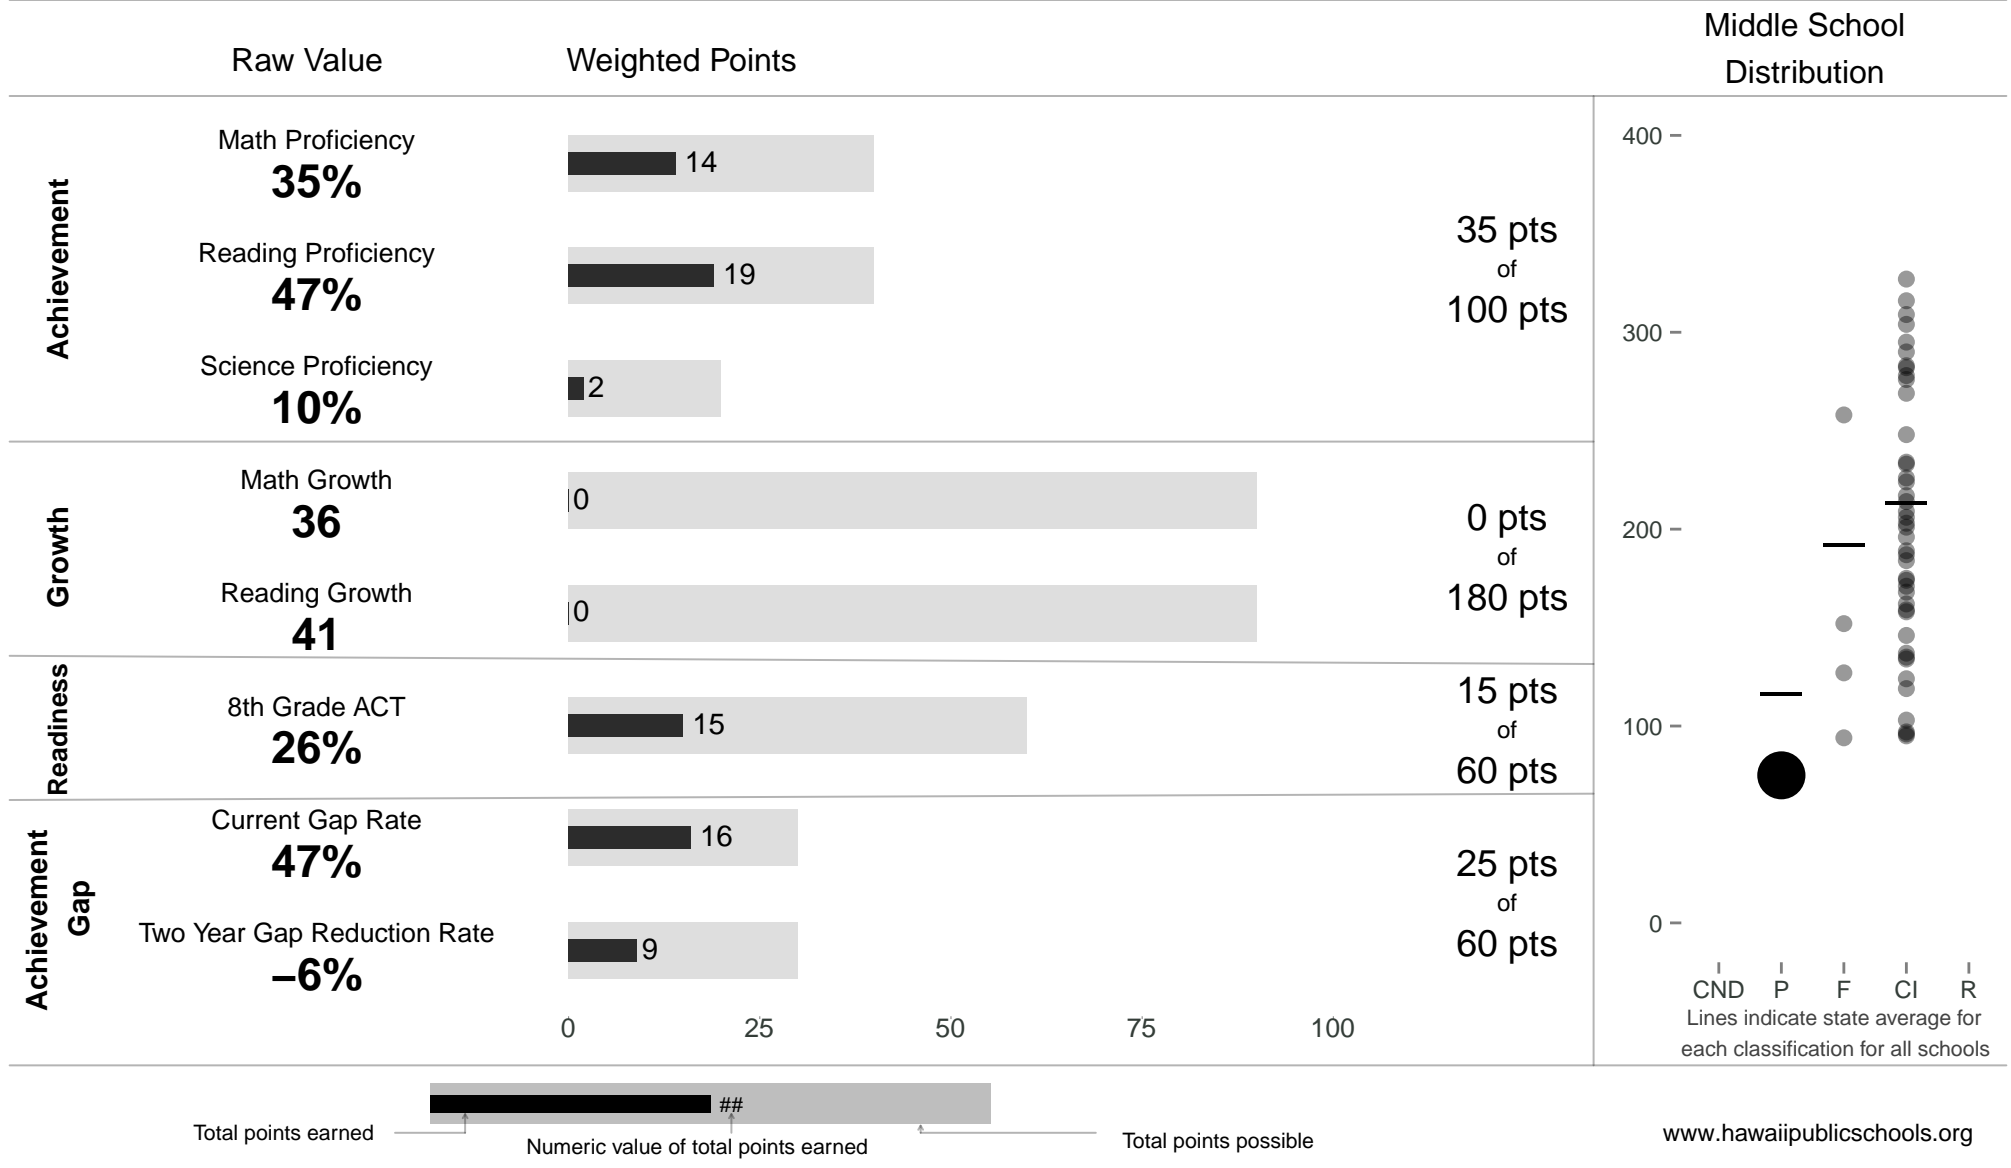

Sanford B. Dole Middle

75 points of 400 points

School Year 2013–2014: Priority

Trigger: Carry Over

School Year 2012–2013: Priority

www.hawaiipublicschools.org

NOTE: Final display numbers are rounded, which may cause subtotals to appear to sum incorrectly. The total points value on the upper right is accurate.

Run Date: Thursday, September 11, 2014 – Final Run