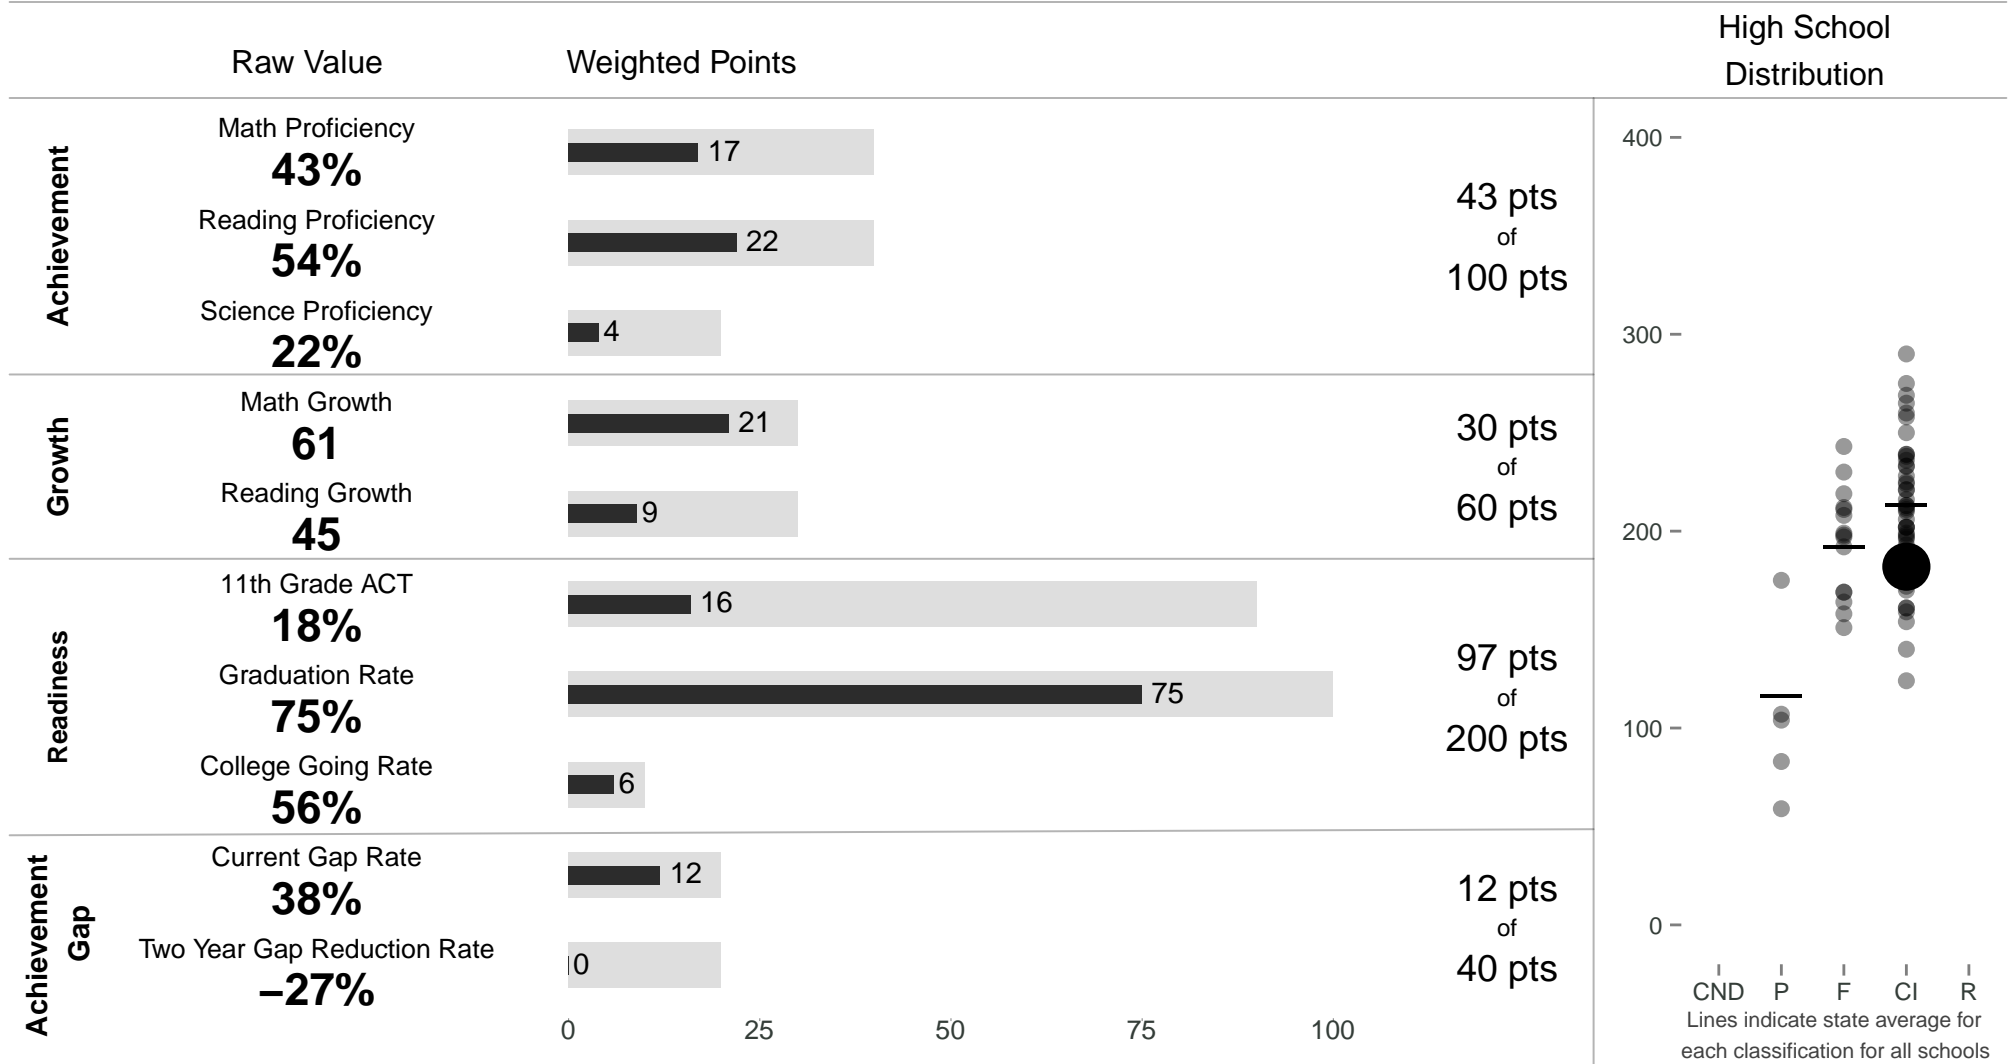

Wallace Rider Farrington High

182 points of 400 points

School Year 2013–2014: Continuous Improvement

Trigger: None

School Year 2012–2013: Continuous Improvement

www.hawaiipublicschools.org

NOTE: Final display numbers are rounded, which may cause subtotals to appear to sum incorrectly. The total points value on the upper right is accurate.

Run Date: Thursday, September 11, 2014 – Final Run