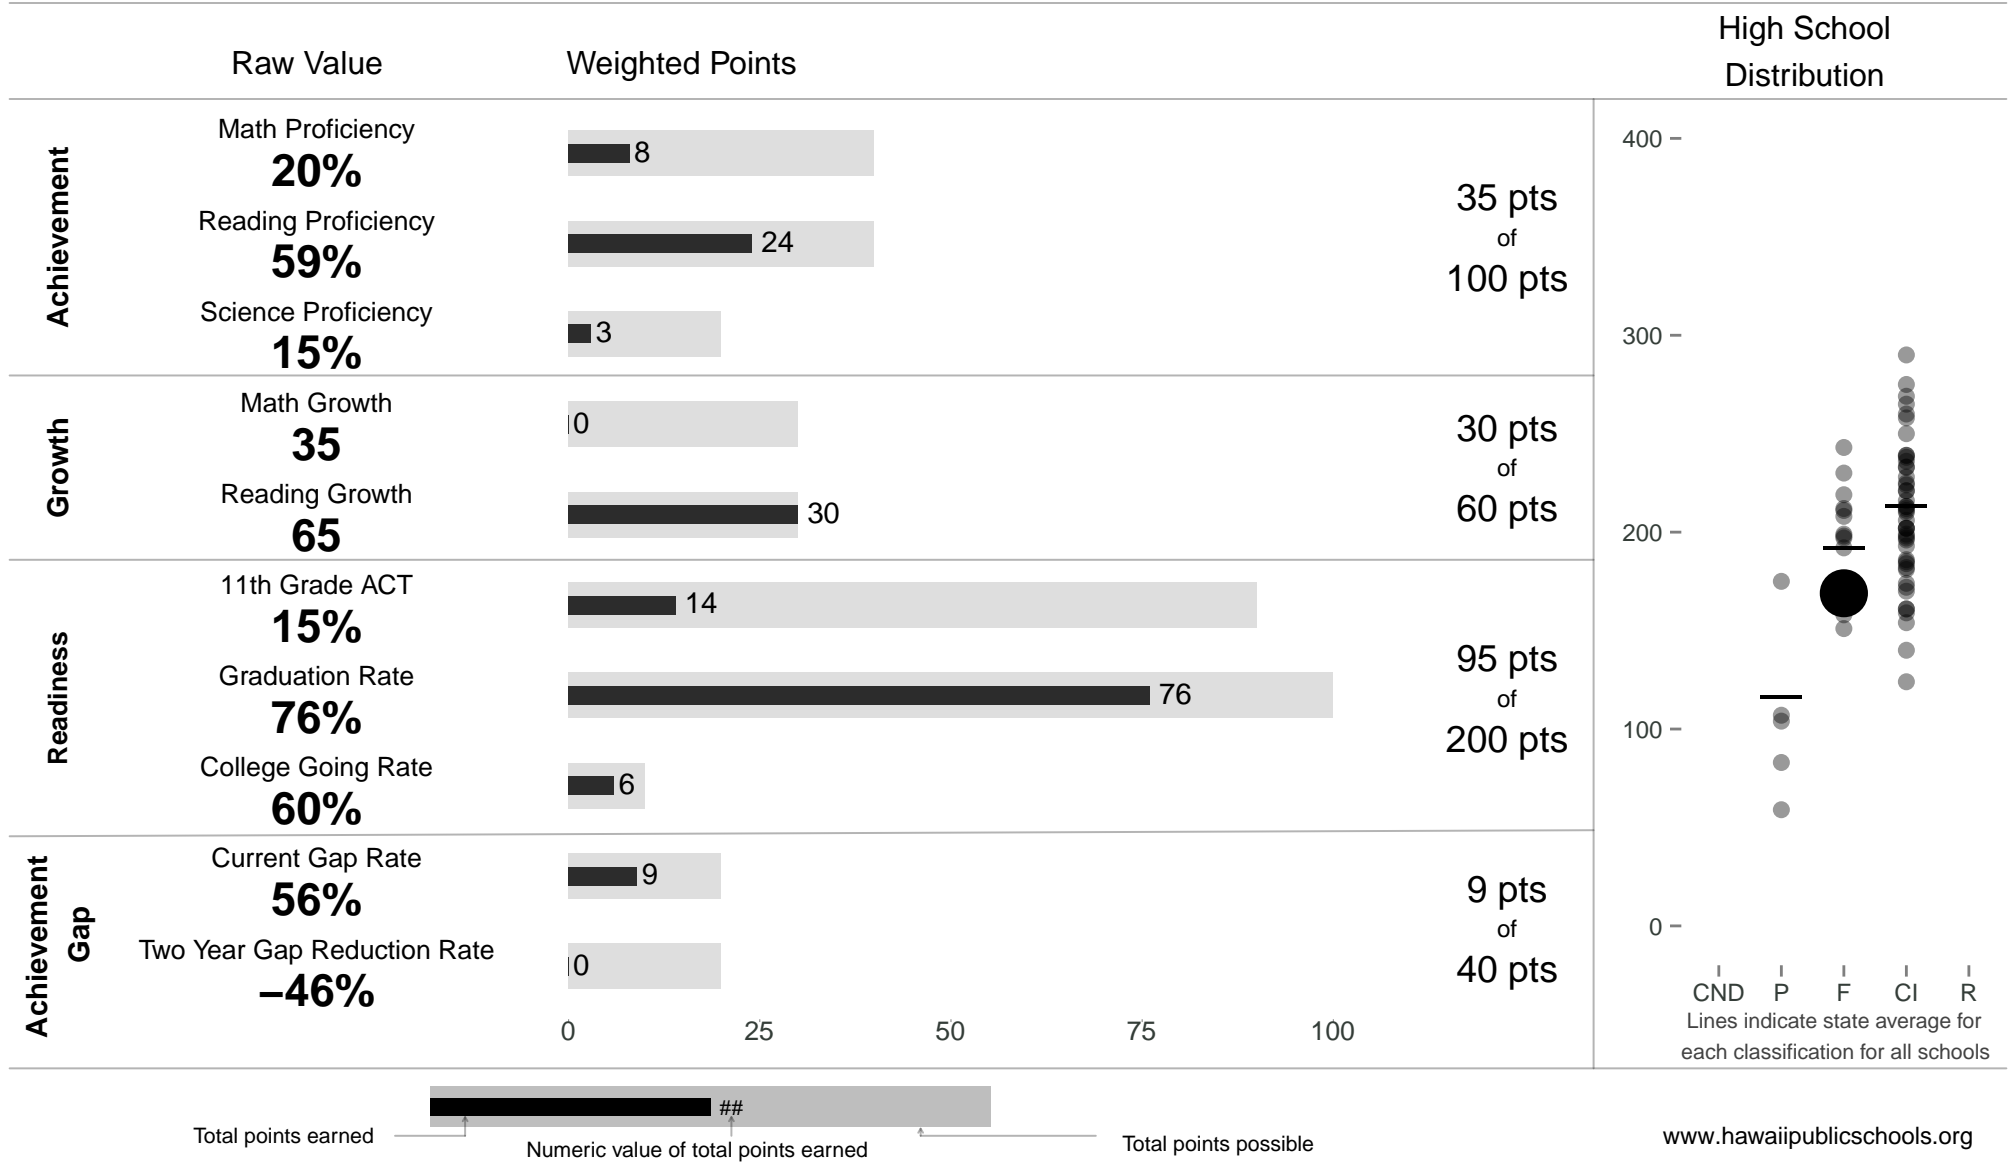

Kaimuki High

School Year 2013–2014: Focus

School Year 2012–2013: Focus

169 points of 400 points

Trigger: Carry Over

NOTE: Final display numbers are rounded, which may cause subtotals to appear to sum incorrectly. The total points value on the upper right is accurate.

Run Date: Thursday, September 11, 2014 – Final Run