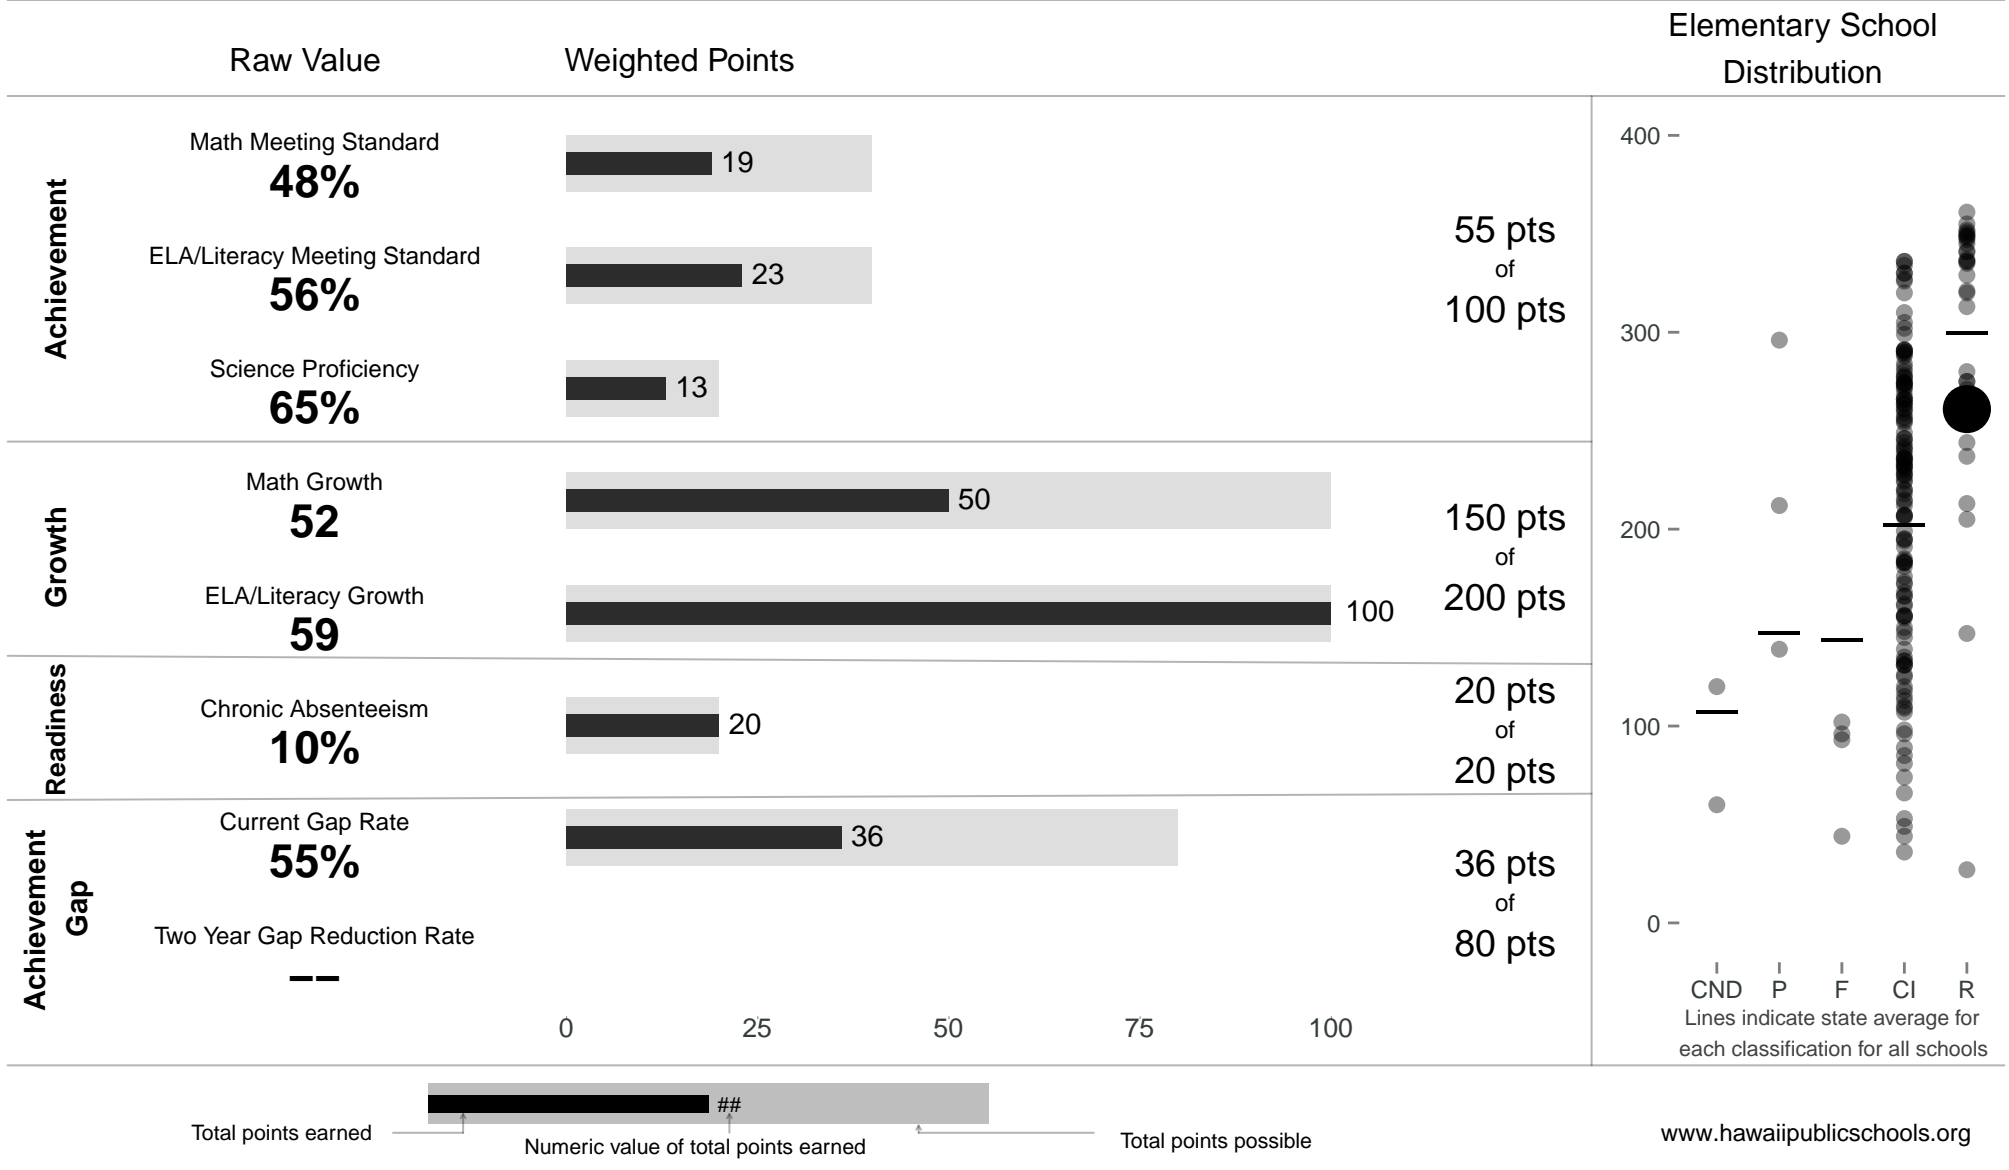

Ahuimanu Elementary

School Year 2014–2015: Recognition

School Year 2013–2014: Recognition

261 points of 400 points

Trigger: Carry Over

www.hawaiipublicschools.org

NOTE: Final display numbers are rounded, which may cause subtotals to appear to sum incorrectly. The total points value on the upper right is accurate.

Run Date: Tuesday, September 22, 2015