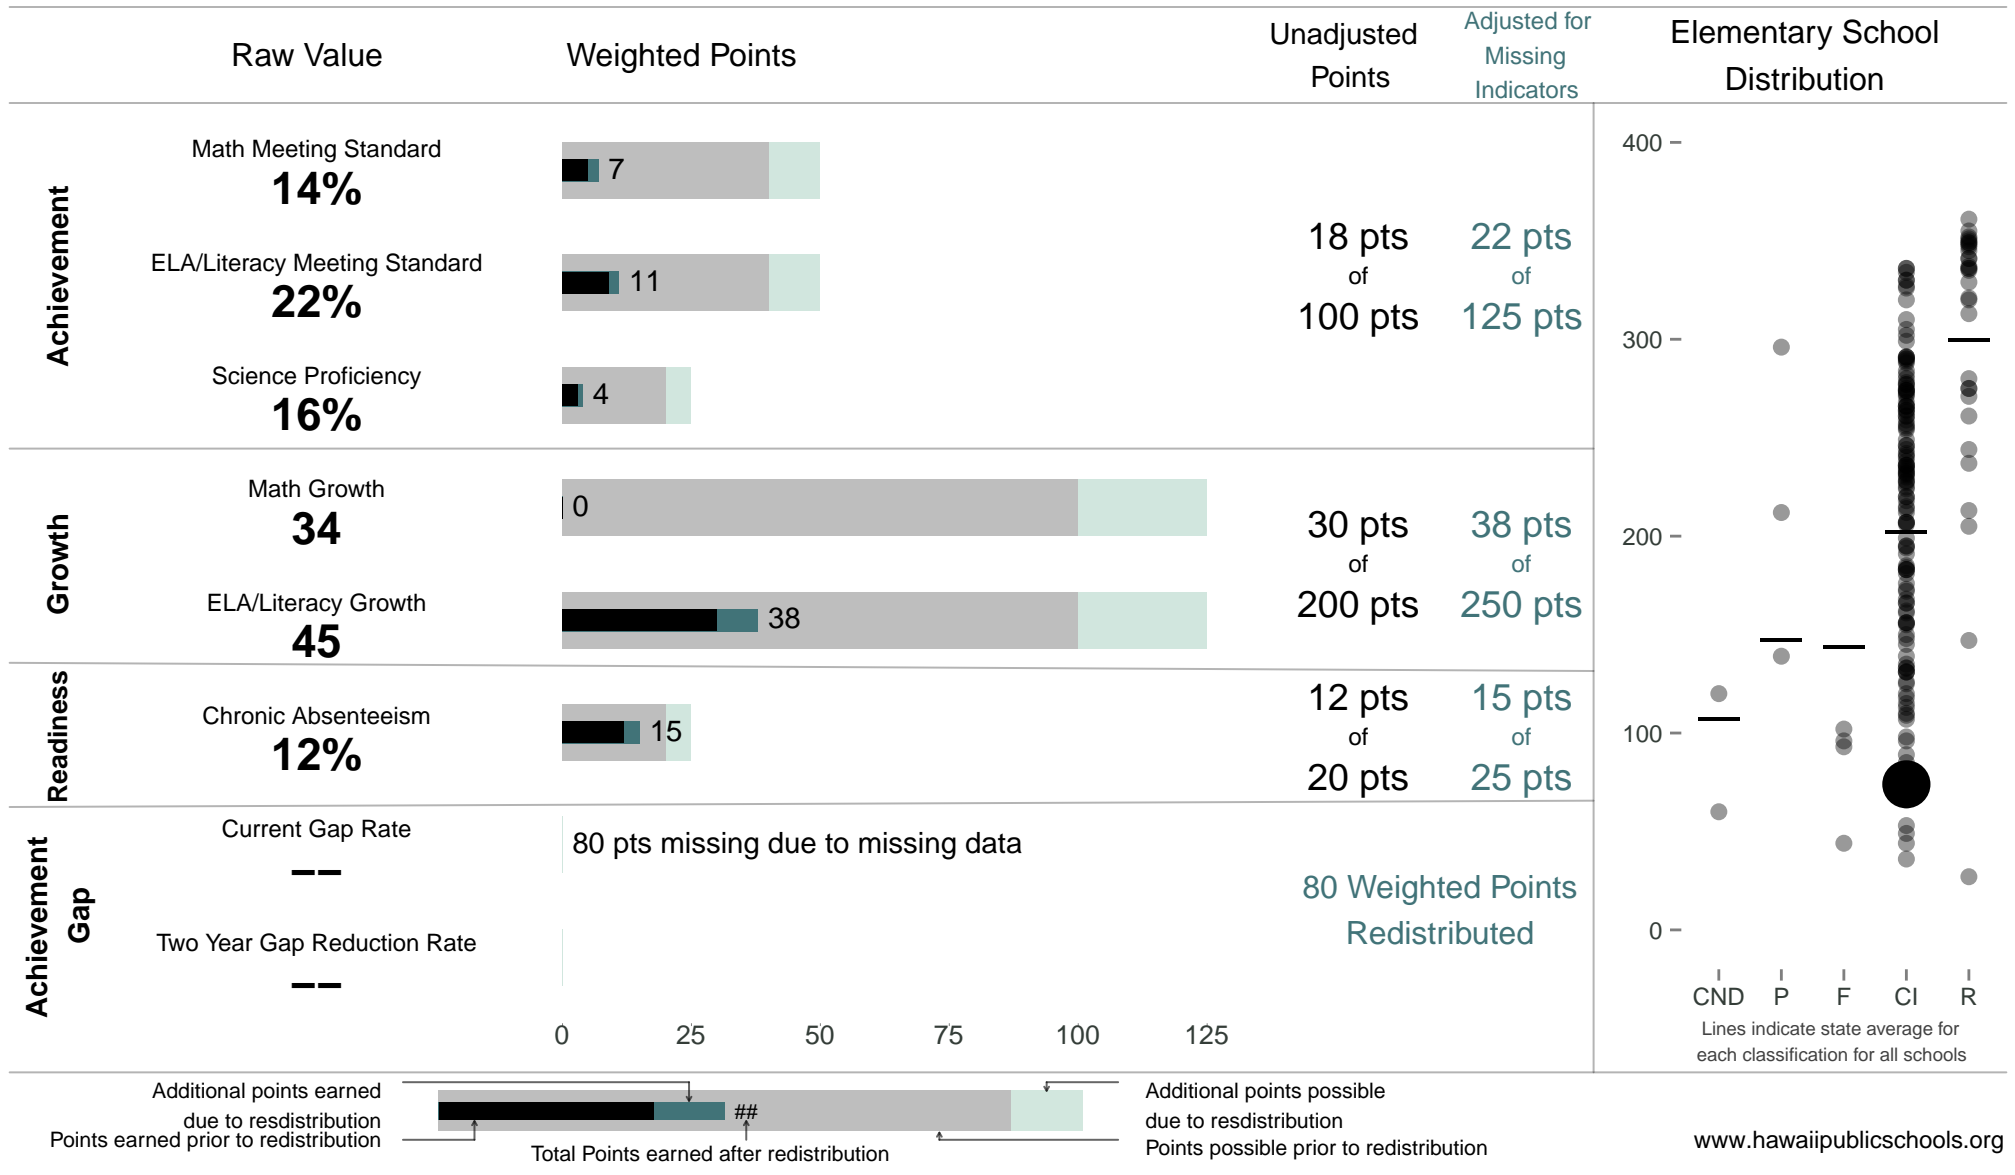

Aiea Elementary

74 points of 400 points

School Year 2014–2015: Continuous Improvement

Trigger: None

School Year 2013–2014: Continuous Improvement

NOTE: Final display numbers are rounded, which may cause subtotals to appear to sum incorrectly. The total points value on the upper right is accurate.