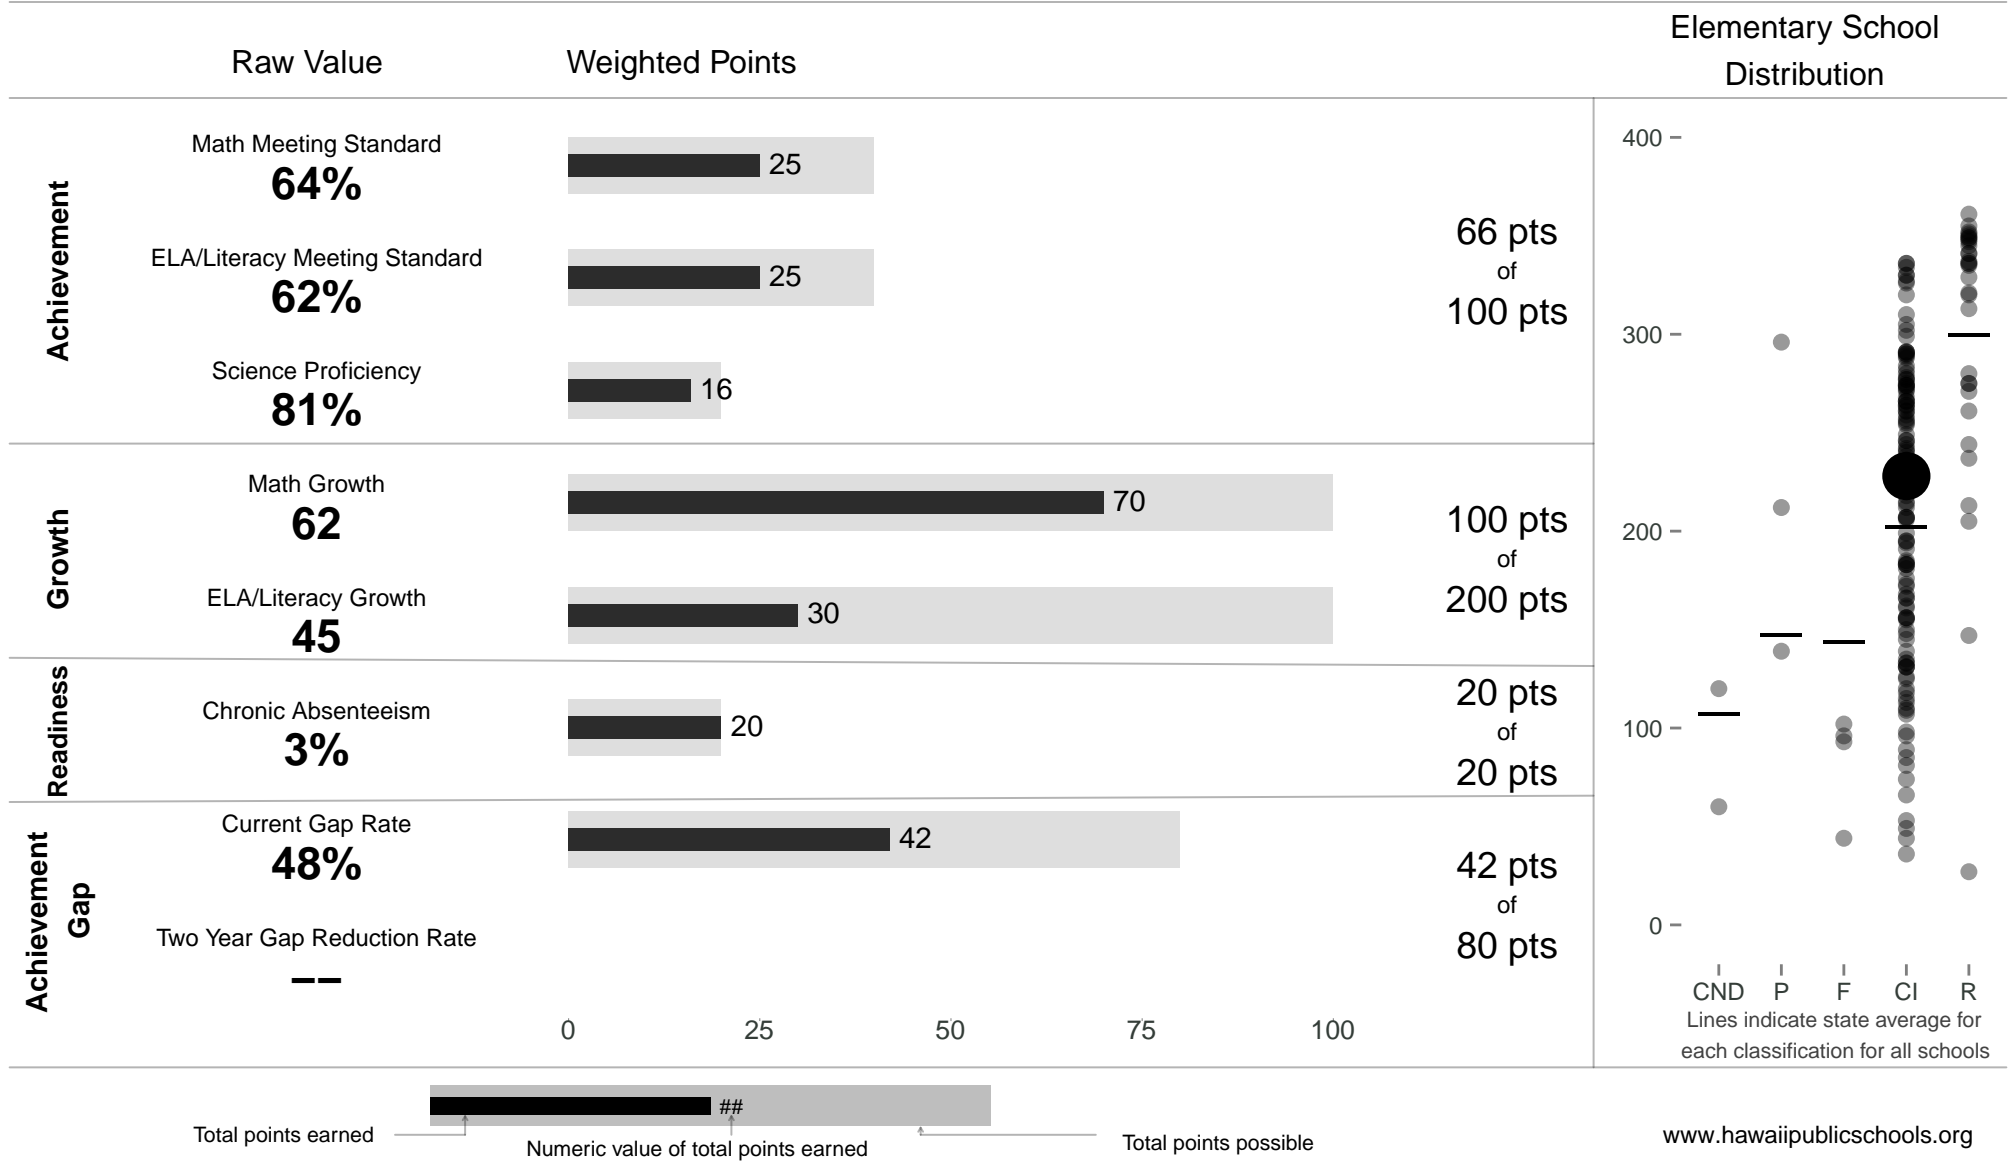

# Aikahi Elementary

**228 points** of 400 points

School Year 2014–2015: Continuous Improvement

Trigger: None

School Year 2013–2014: Continuous Improvement

www.hawaiipublicschools.org

NOTE: Final display numbers are rounded, which may cause subtotals to appear to sum incorrectly. The total points value on the upper right is accurate.

Run Date: Tuesday, September 22, 2015