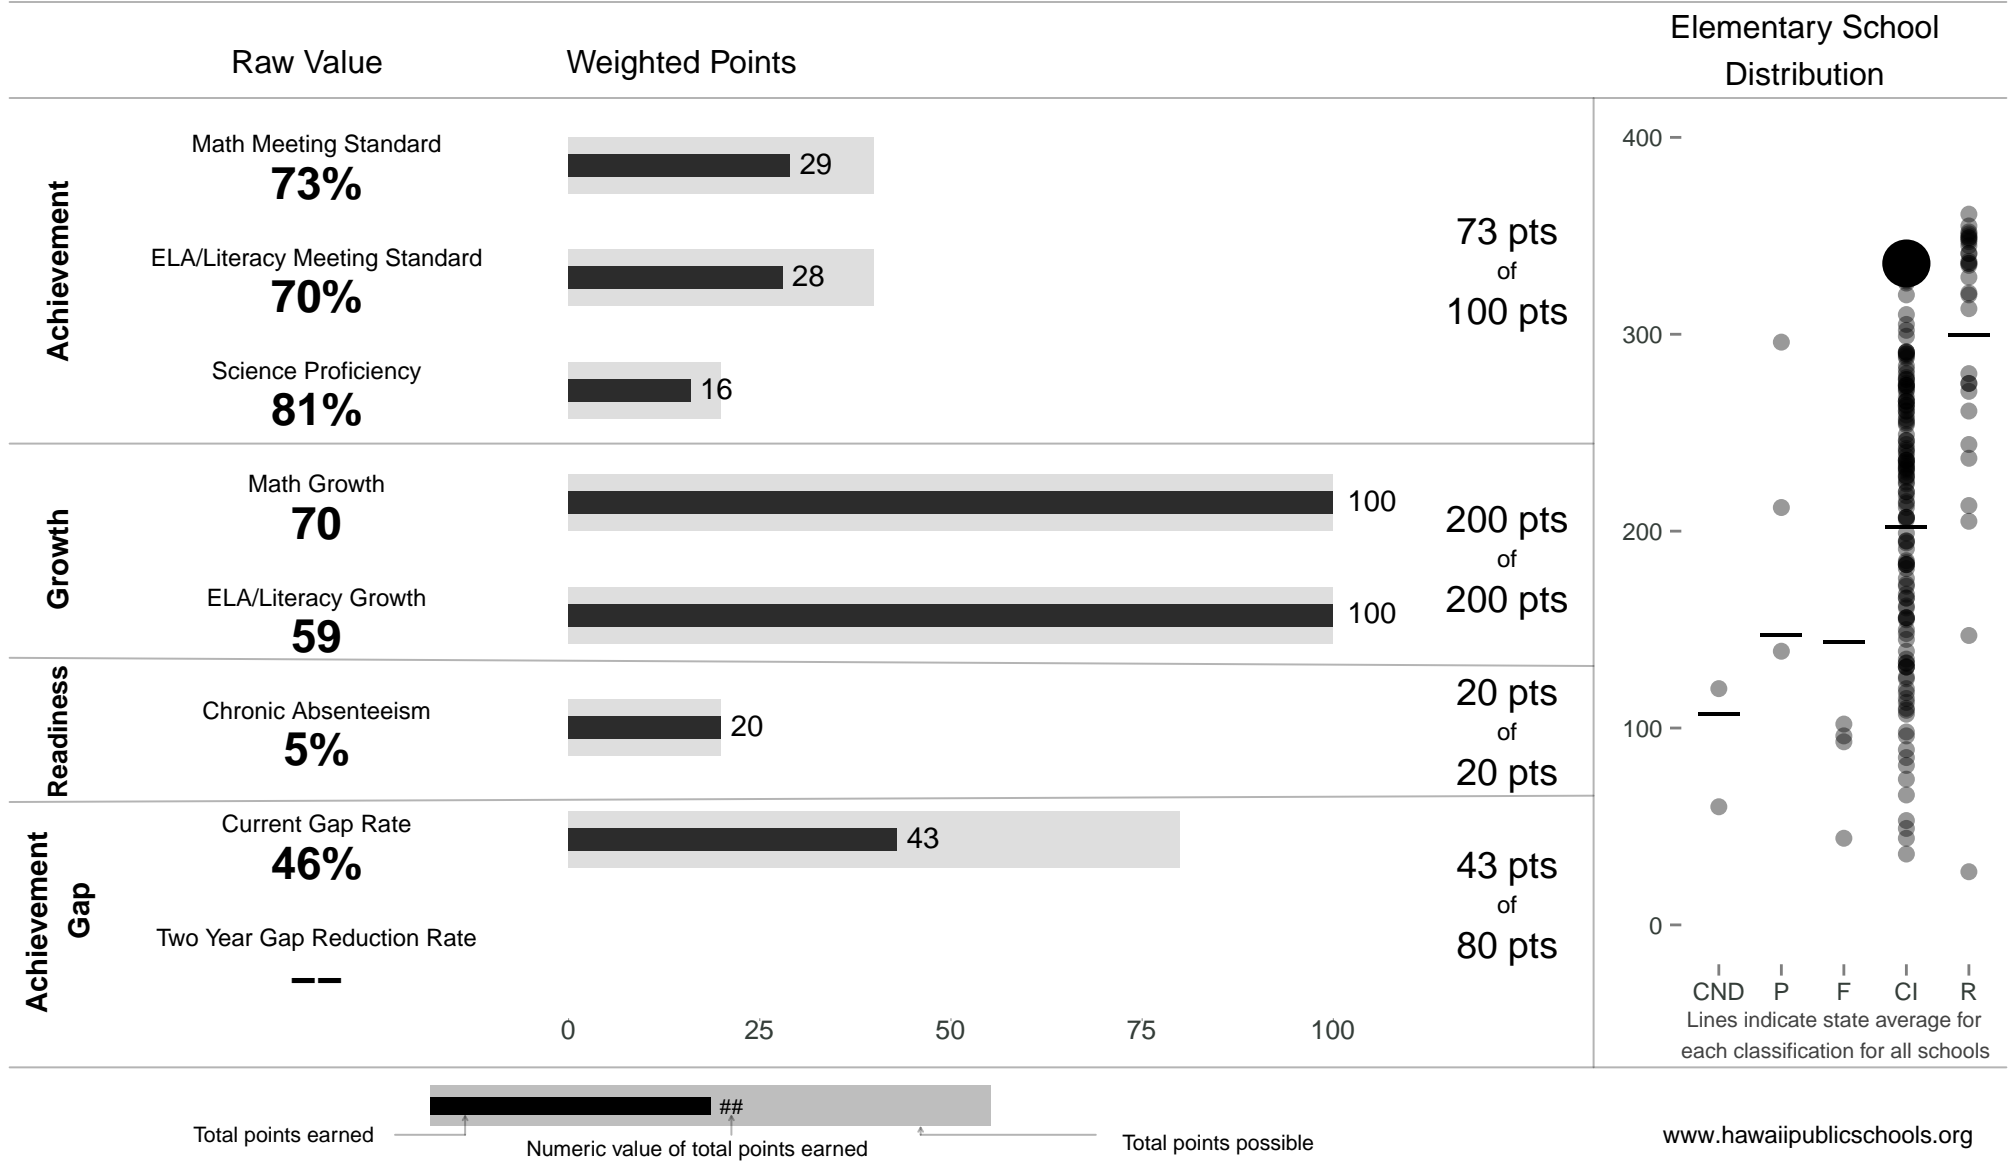

# Aina Haina Elementary

**336 points** of 400 points

School Year 2014–2015: Continuous Improvement

Trigger: None

School Year 2013–2014: Continuous Improvement

NOTE: Final display numbers are rounded, which may cause subtotals to appear to sum incorrectly. The total points value on the upper right is accurate.