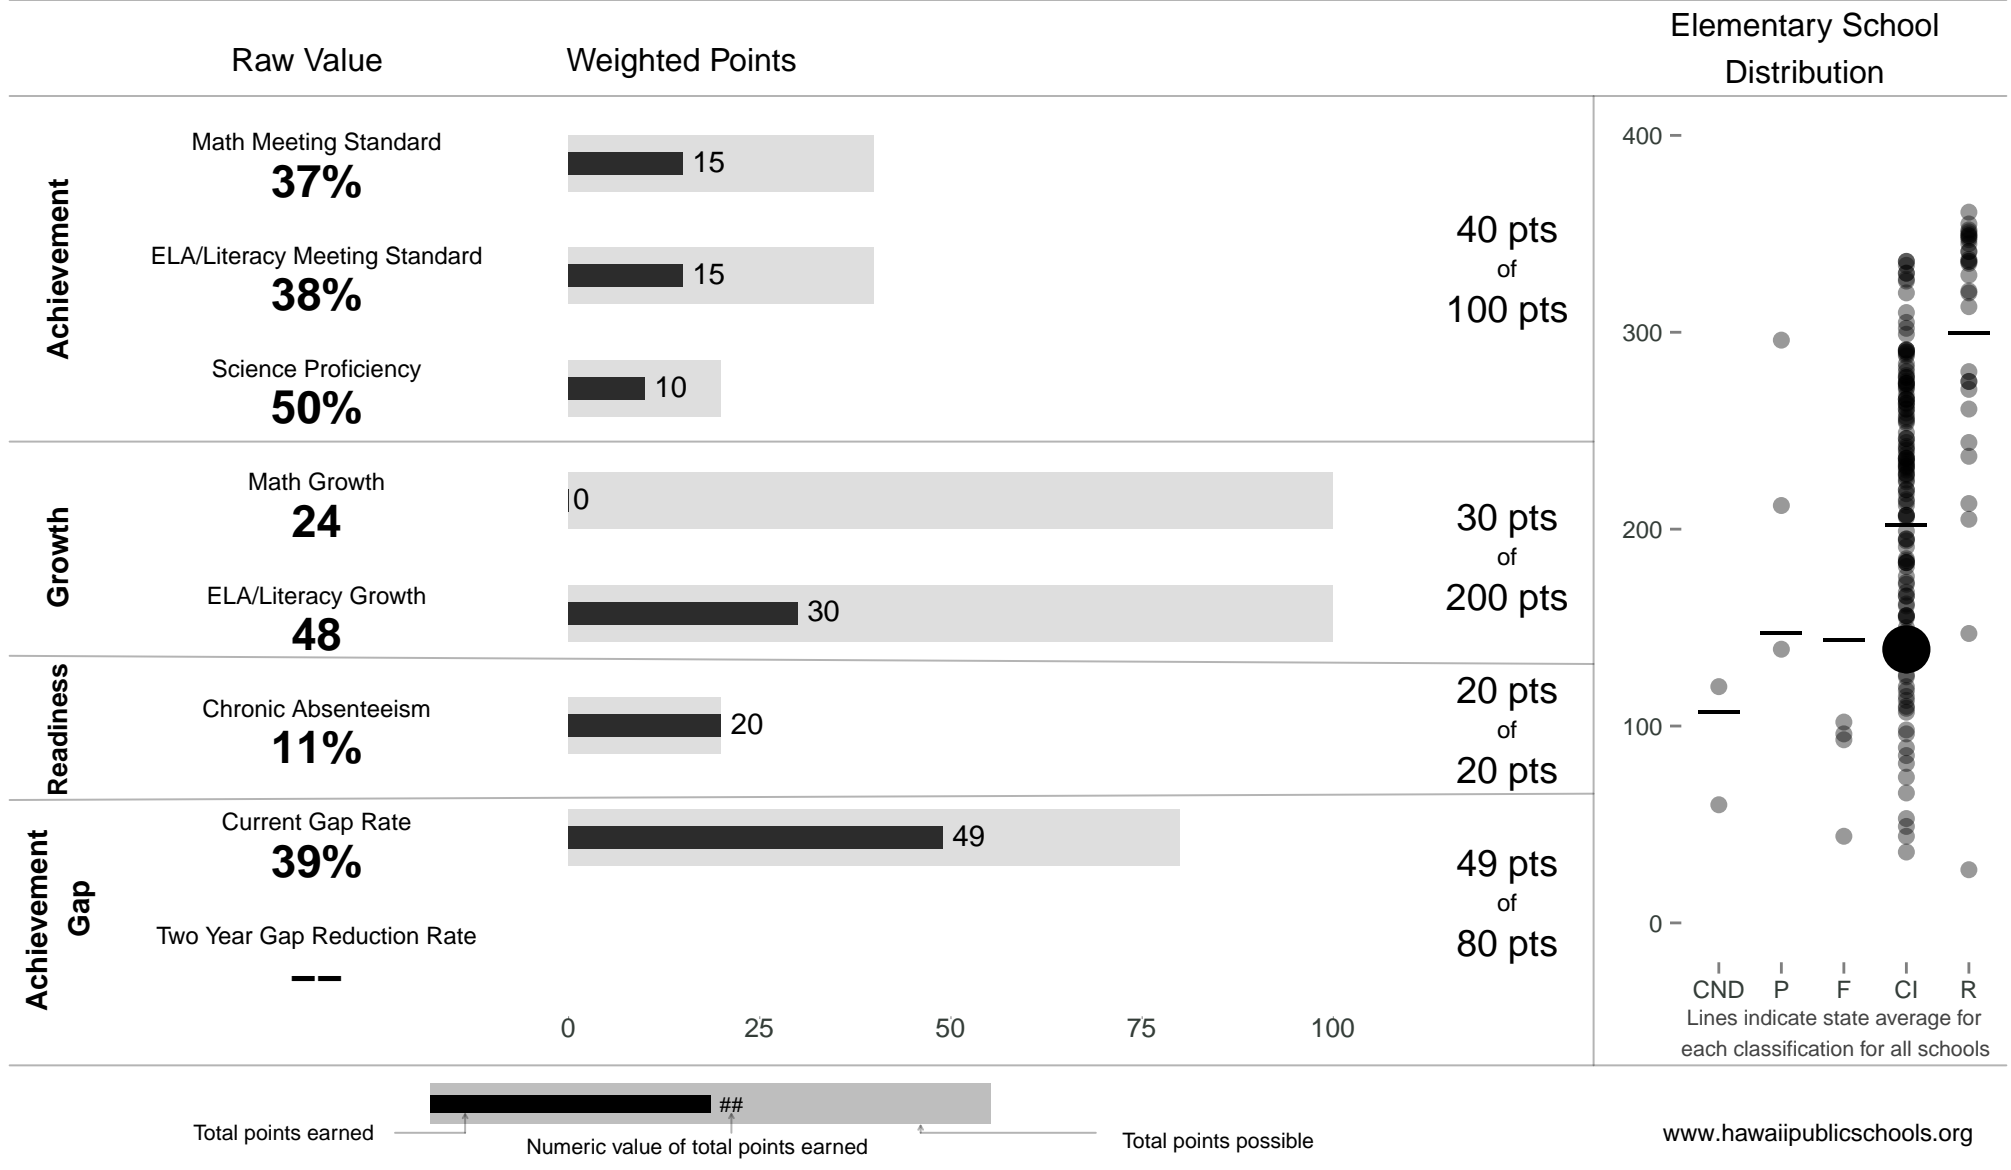

Ala Wai Elementary

139 points of 400 points

School Year 2014–2015: Continuous Improvement

Trigger: None

School Year 2013–2014: Continuous Improvement

www.hawaiipublicschools.org

NOTE: Final display numbers are rounded, which may cause subtotals to appear to sum incorrectly. The total points value on the upper right is accurate.

Run Date: Tuesday, September 22, 2015