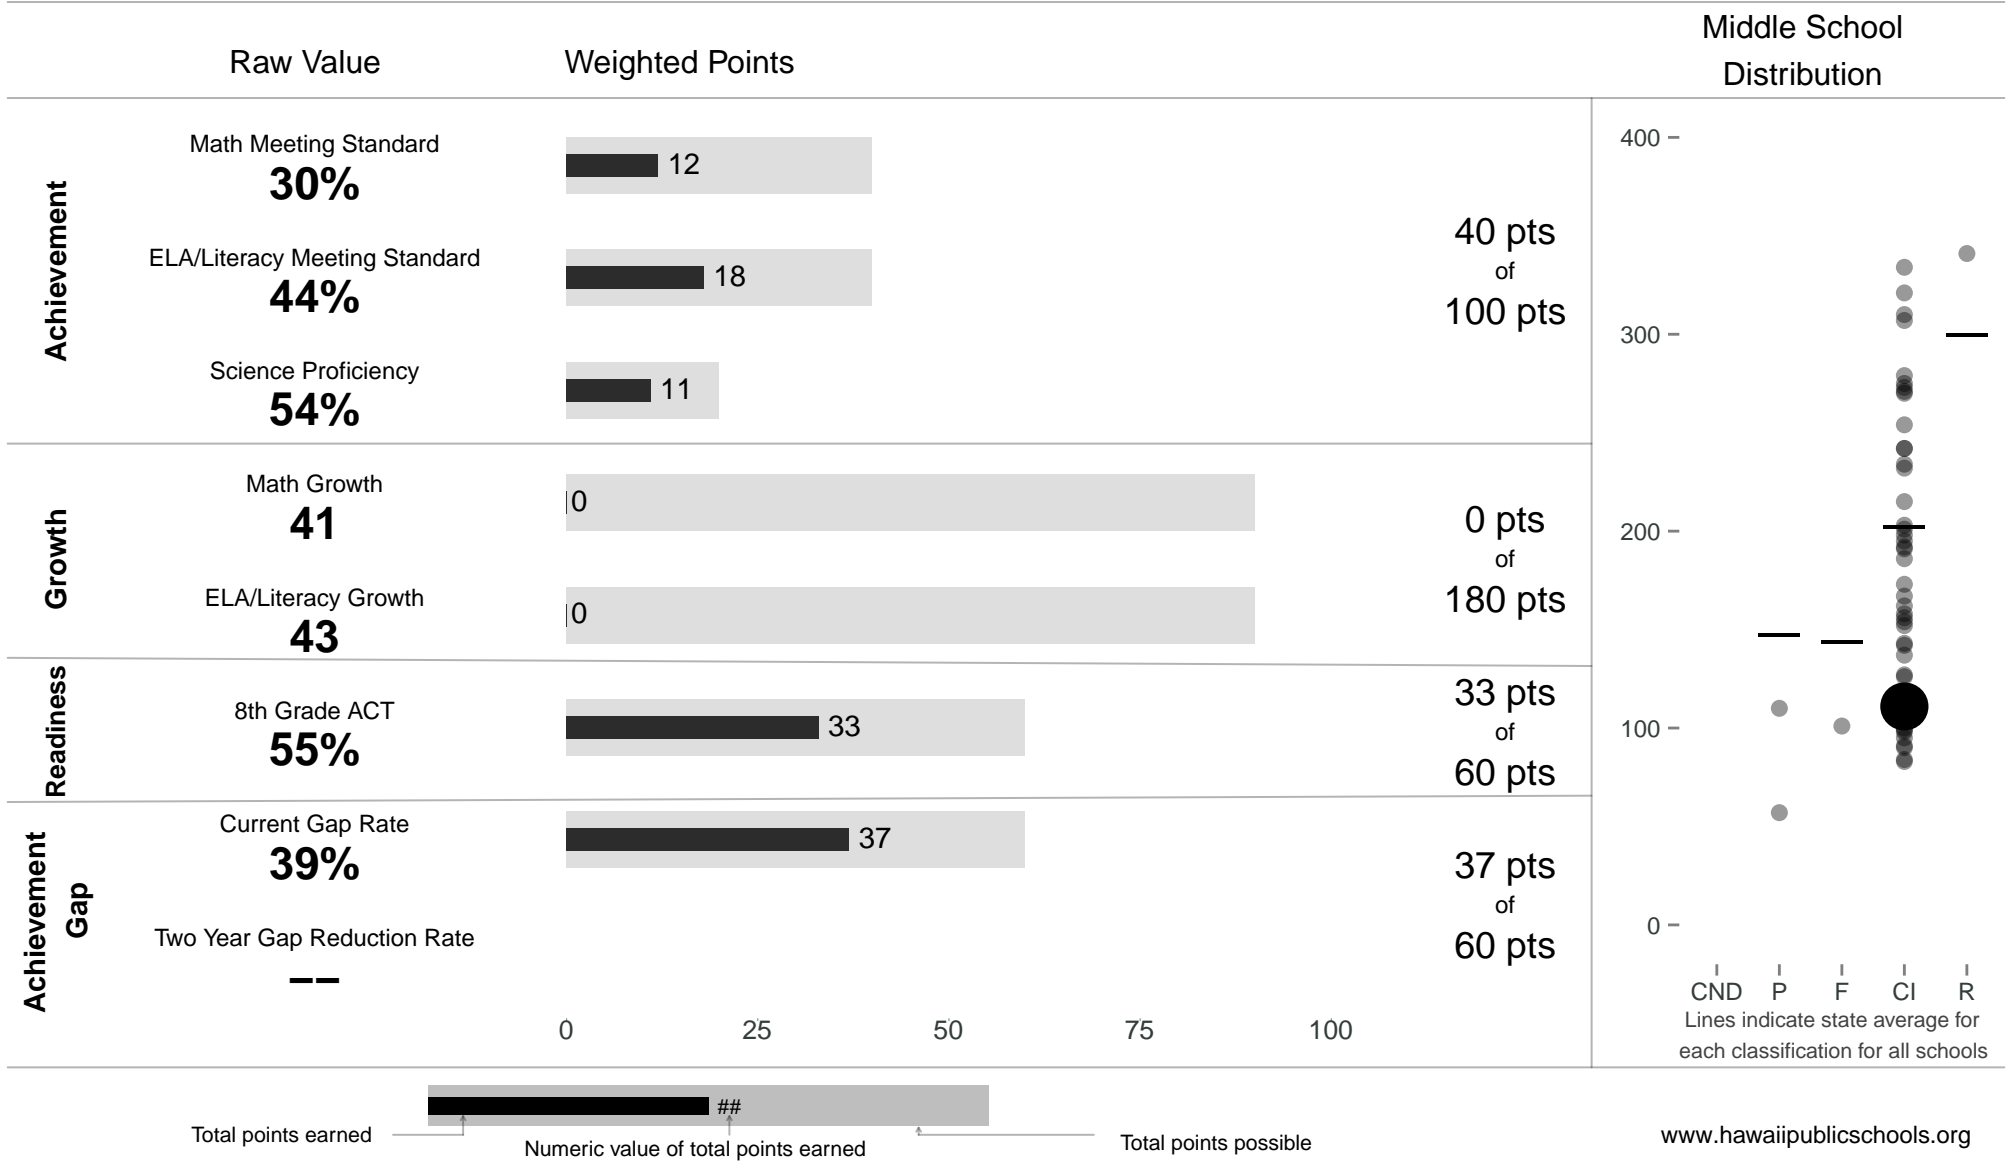

Aliamanu Middle

111 points of 400 points

School Year 2014–2015: Continuous Improvement

Trigger: None

School Year 2013–2014: Continuous Improvement

www.hawaiipublicschools.org

NOTE: Final display numbers are rounded, which may cause subtotals to appear to sum incorrectly. The total points value on the upper right is accurate.

Run Date: Tuesday, September 22, 2015