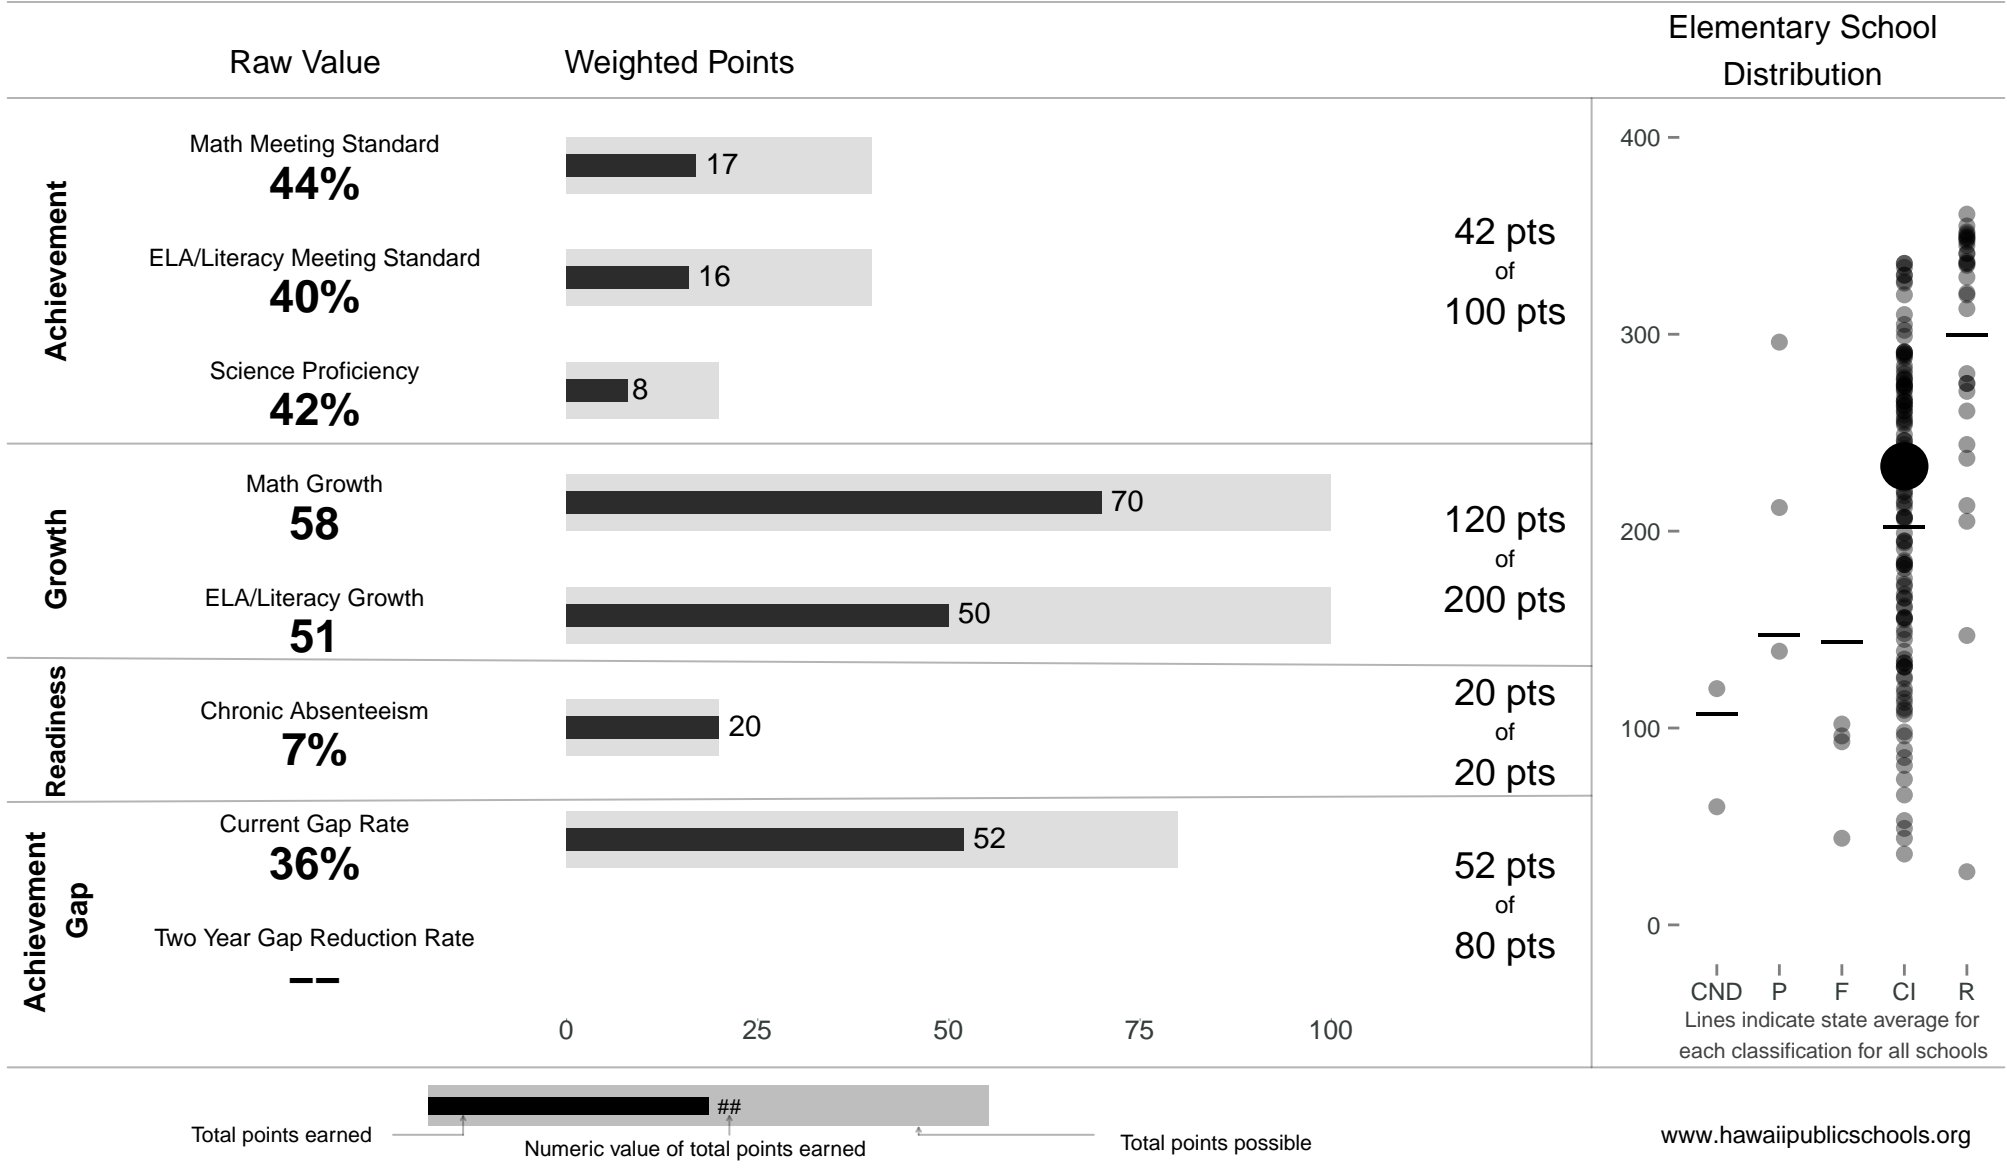

August Ahrens Elementary

233 points of 400 points

School Year 2014–2015: Continuous Improvement

Trigger: None

School Year 2013–2014: Continuous Improvement

www.hawaiipublicschools.org

NOTE: Final display numbers are rounded, which may cause subtotals to appear to sum incorrectly. The total points value on the upper right is accurate.

Run Date: Tuesday, September 22, 2015