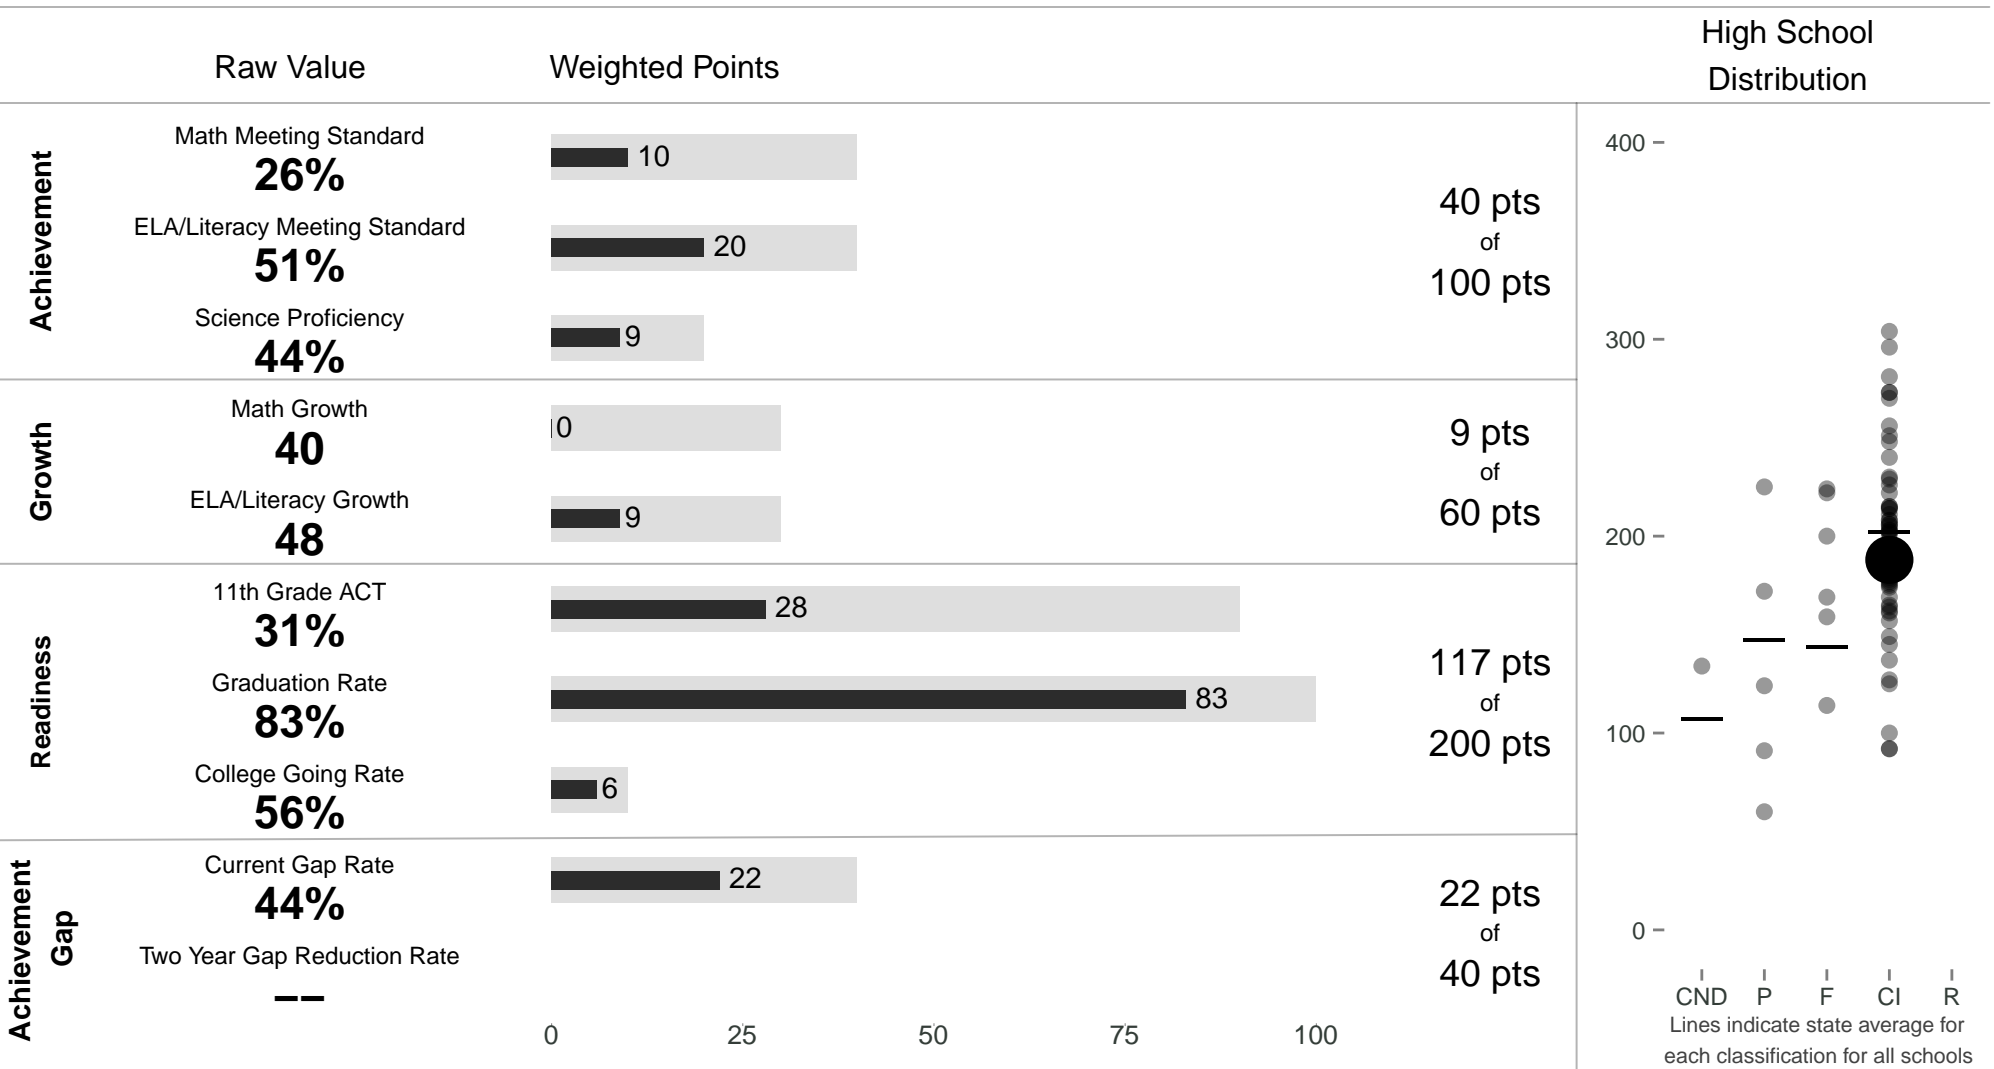

James Campbell High

188 points of 400 points

School Year 2014–2015: Continuous Improvement

Trigger: None

www.hawaiipublicschools.org

NOTE: Final display numbers are rounded, which may cause subtotals to appear to sum incorrectly. The total points value on the upper right is accurate.

Run Date: Tuesday, September 22, 2015