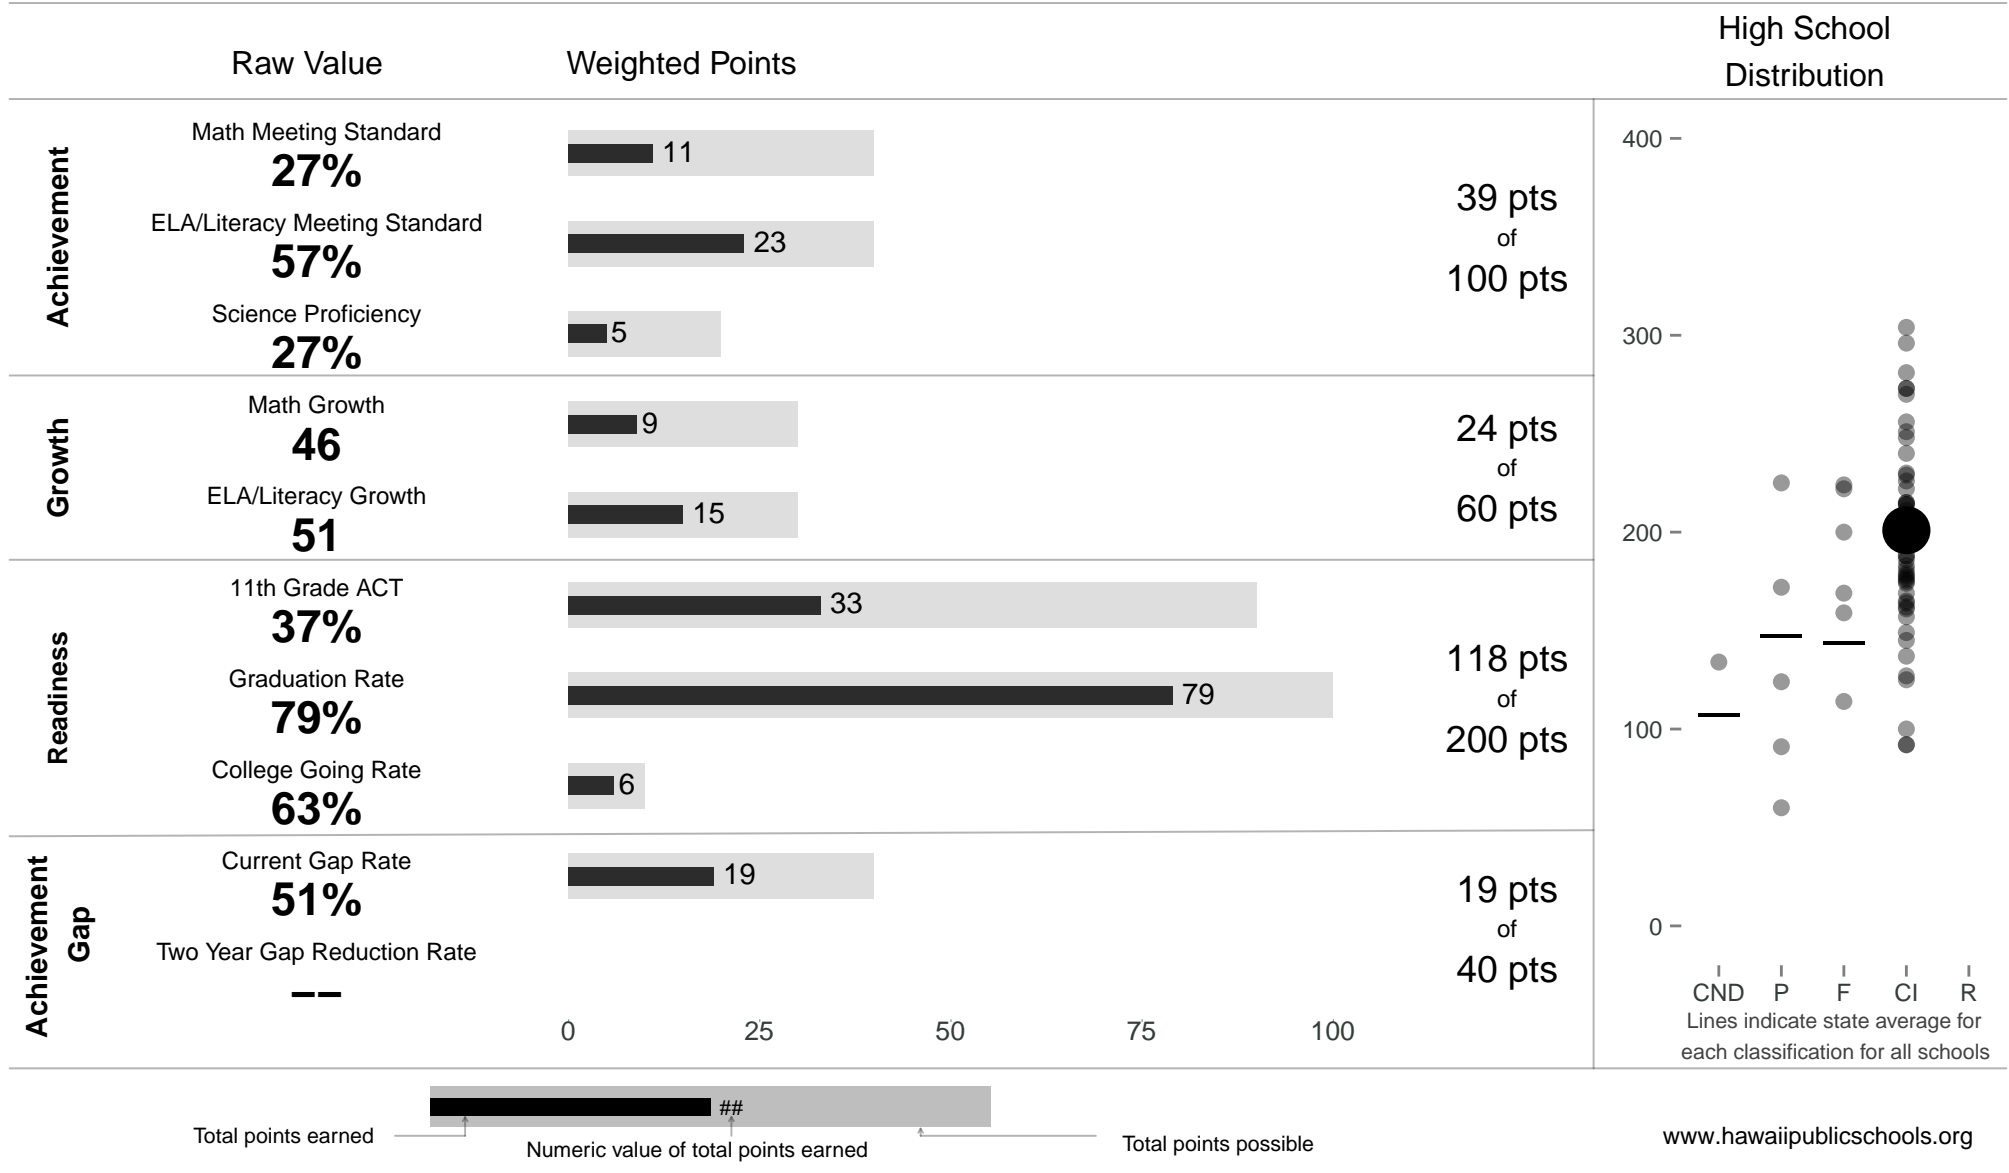

# James B. Castle High

**201 points** of 400 points

School Year 2014–2015: Continuous Improvement

Trigger: None

School Year 2013–2014: Focus

www.hawaiipublicschools.org

NOTE: Final display numbers are rounded, which may cause subtotals to appear to sum incorrectly. The total points value on the upper right is accurate.

Run Date: Tuesday, September 22, 2015