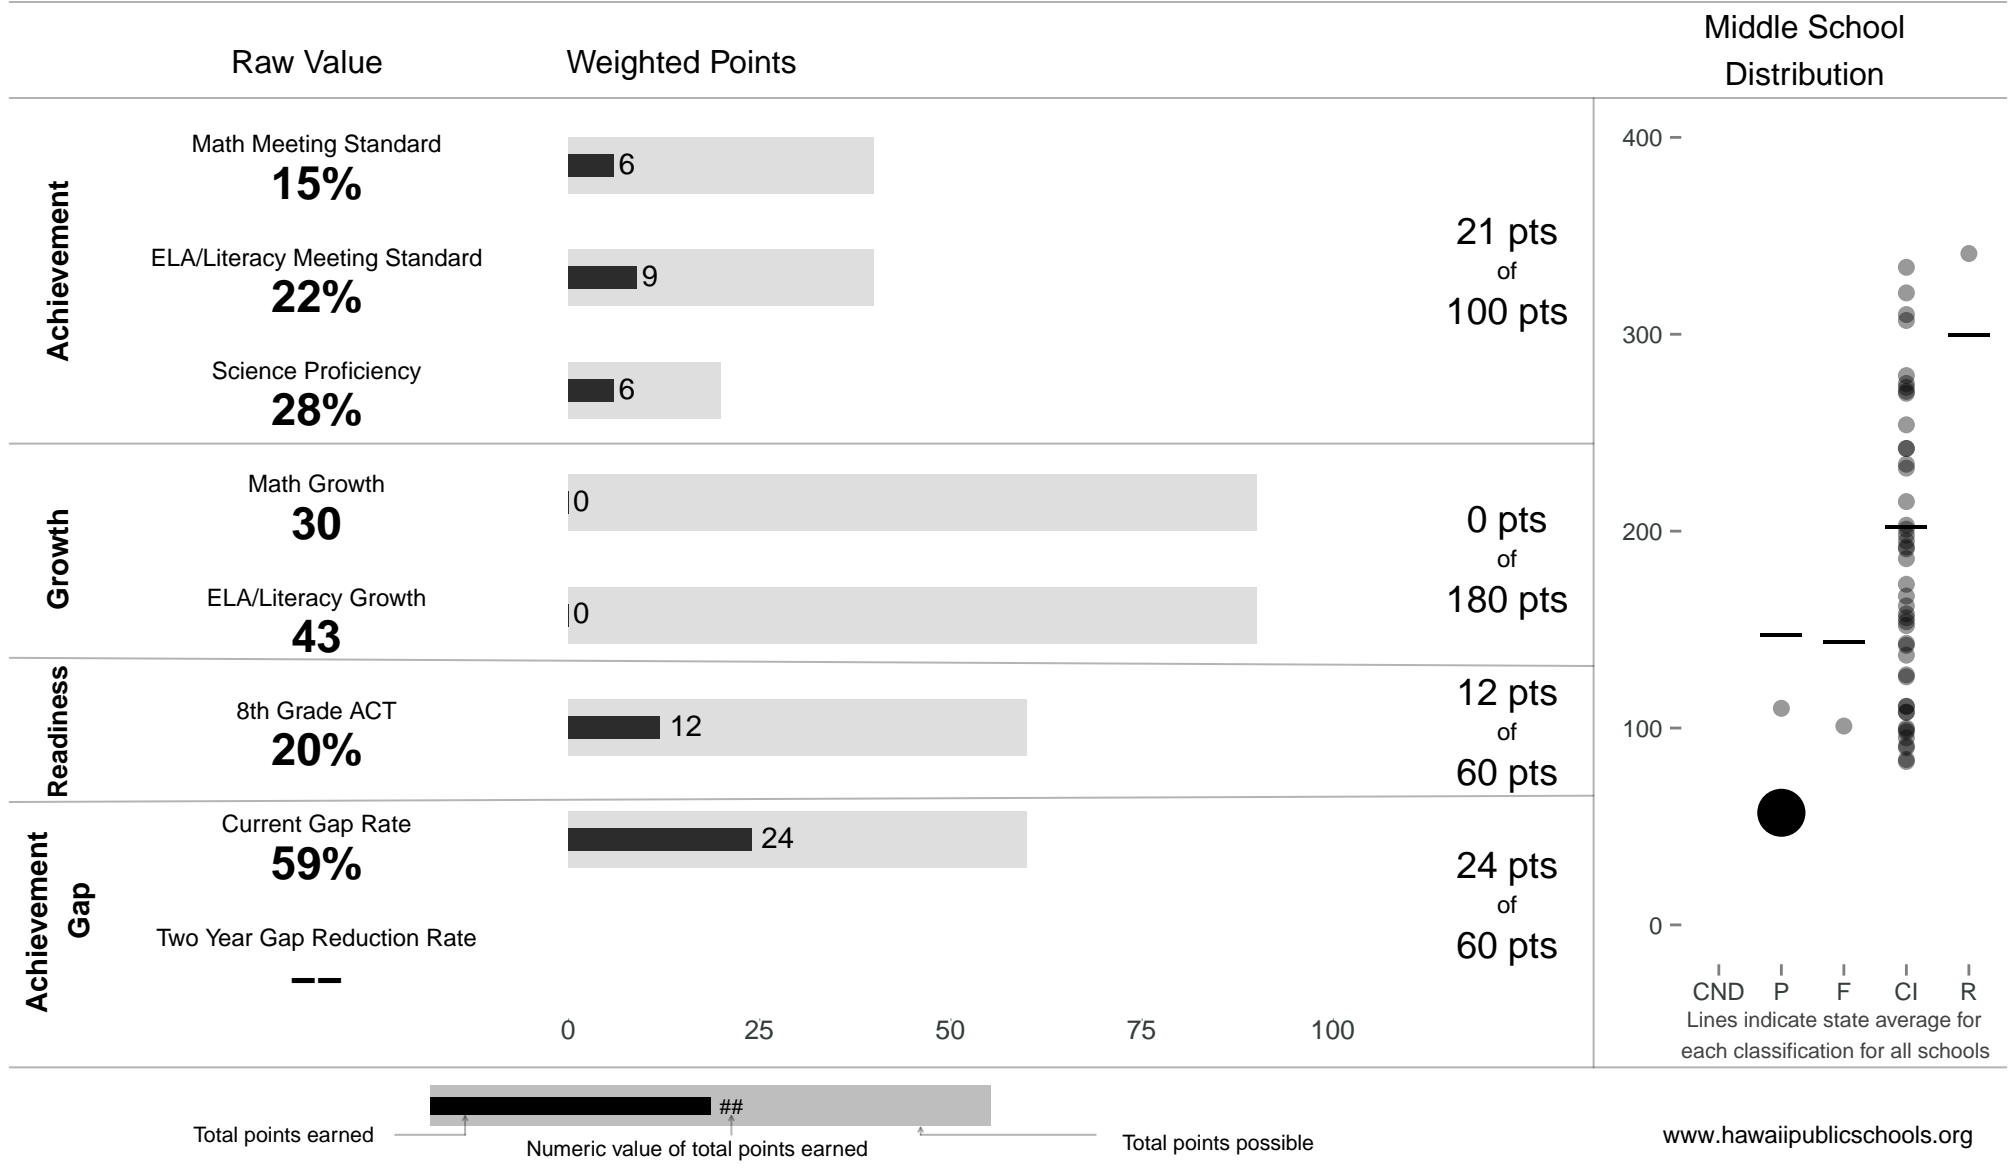

Sanford B. Dole Middle

57 points of 400 points

School Year 2014–2015: Priority

Trigger: Carry Over

School Year 2013–2014: Priority

www.hawaiipublicschools.org

NOTE: Final display numbers are rounded, which may cause subtotals to appear to sum incorrectly. The total points value on the upper right is accurate.

Run Date: Tuesday, September 22, 2015