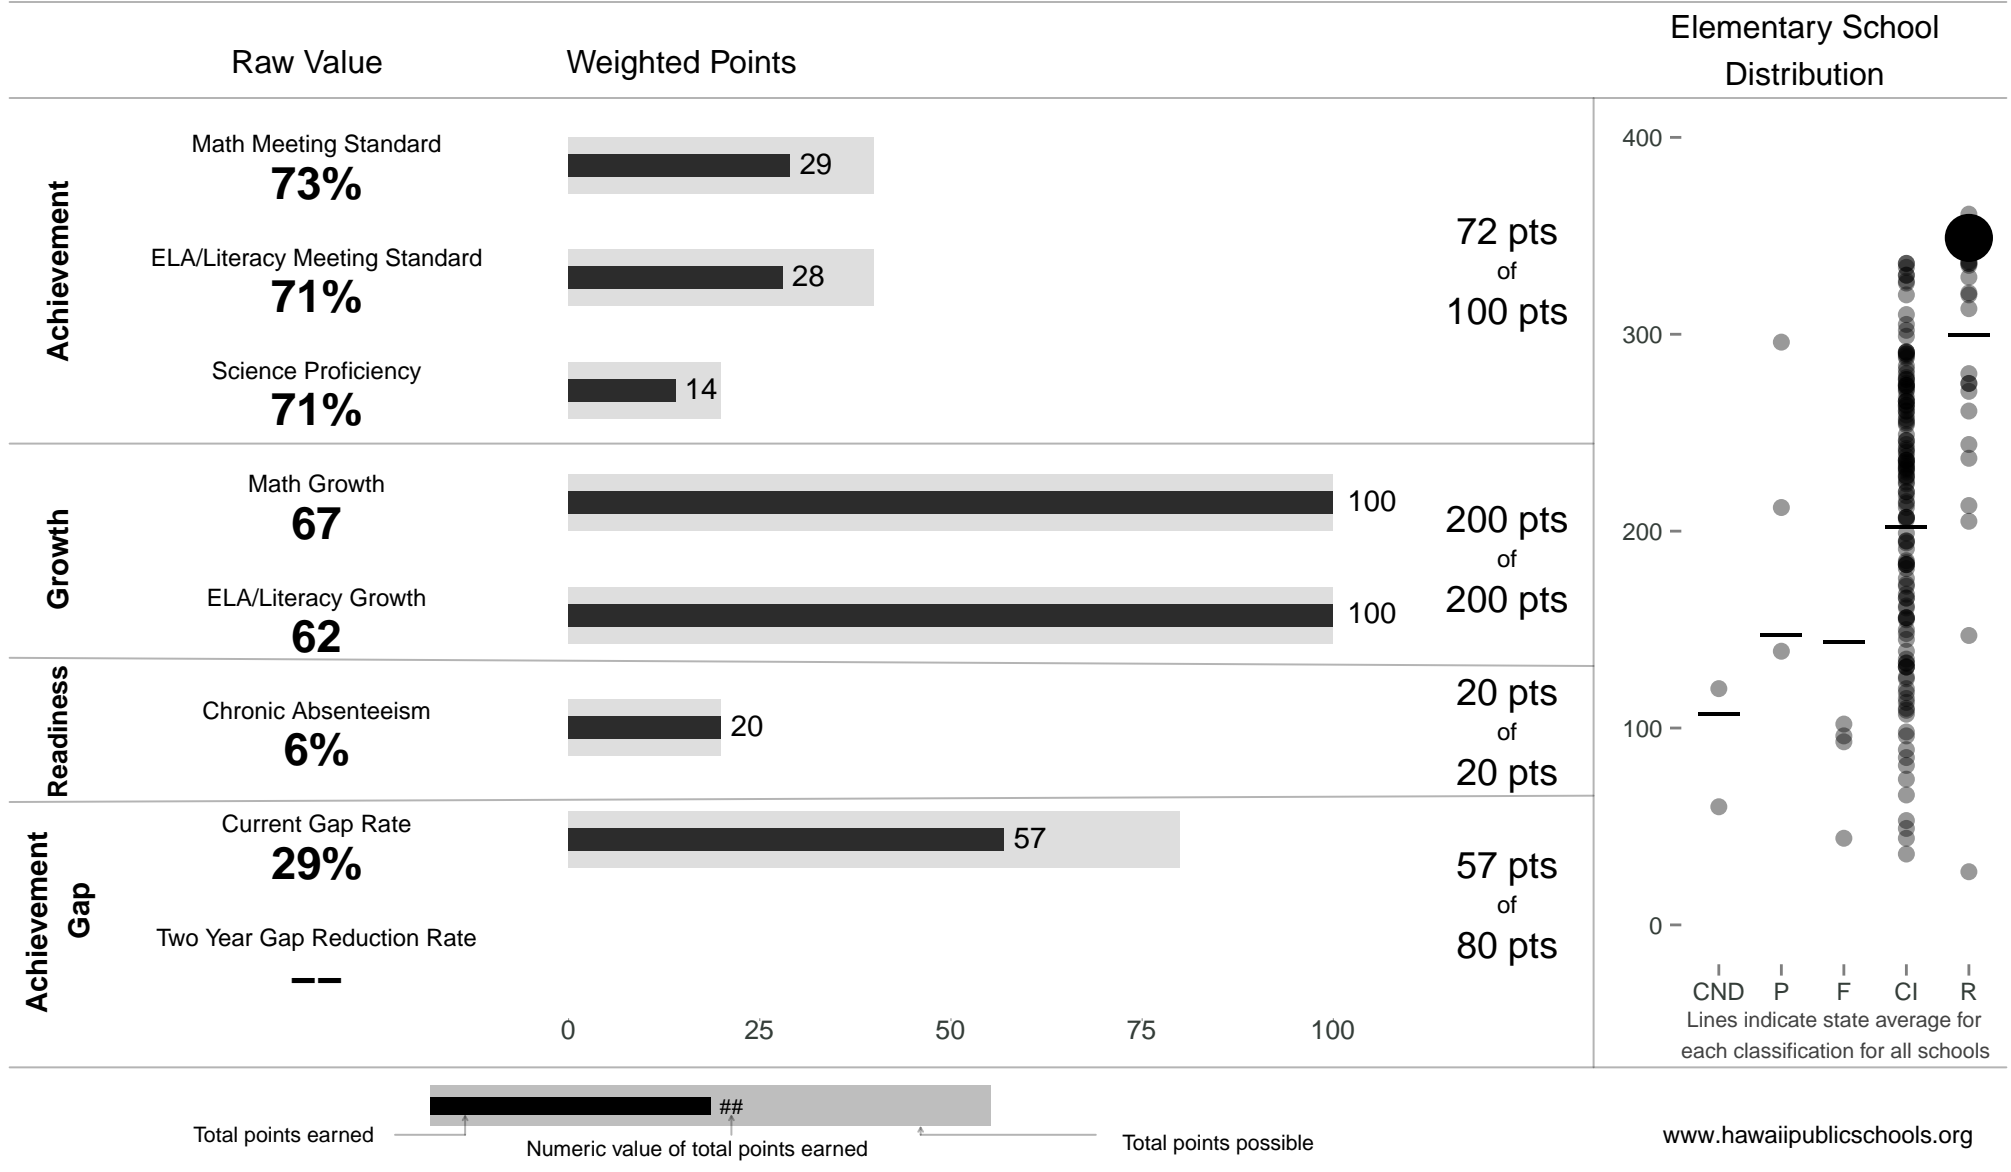

Ernest Bowen de Silva Elementary

349 points of 400 points

School Year 2014–2015: Recognition

Trigger: High–Performing and High–Progress

School Year 2013–2014: Recognition

NOTE: Final display numbers are rounded, which may cause subtotals to appear to sum incorrectly. The total points value on the upper right is accurate.